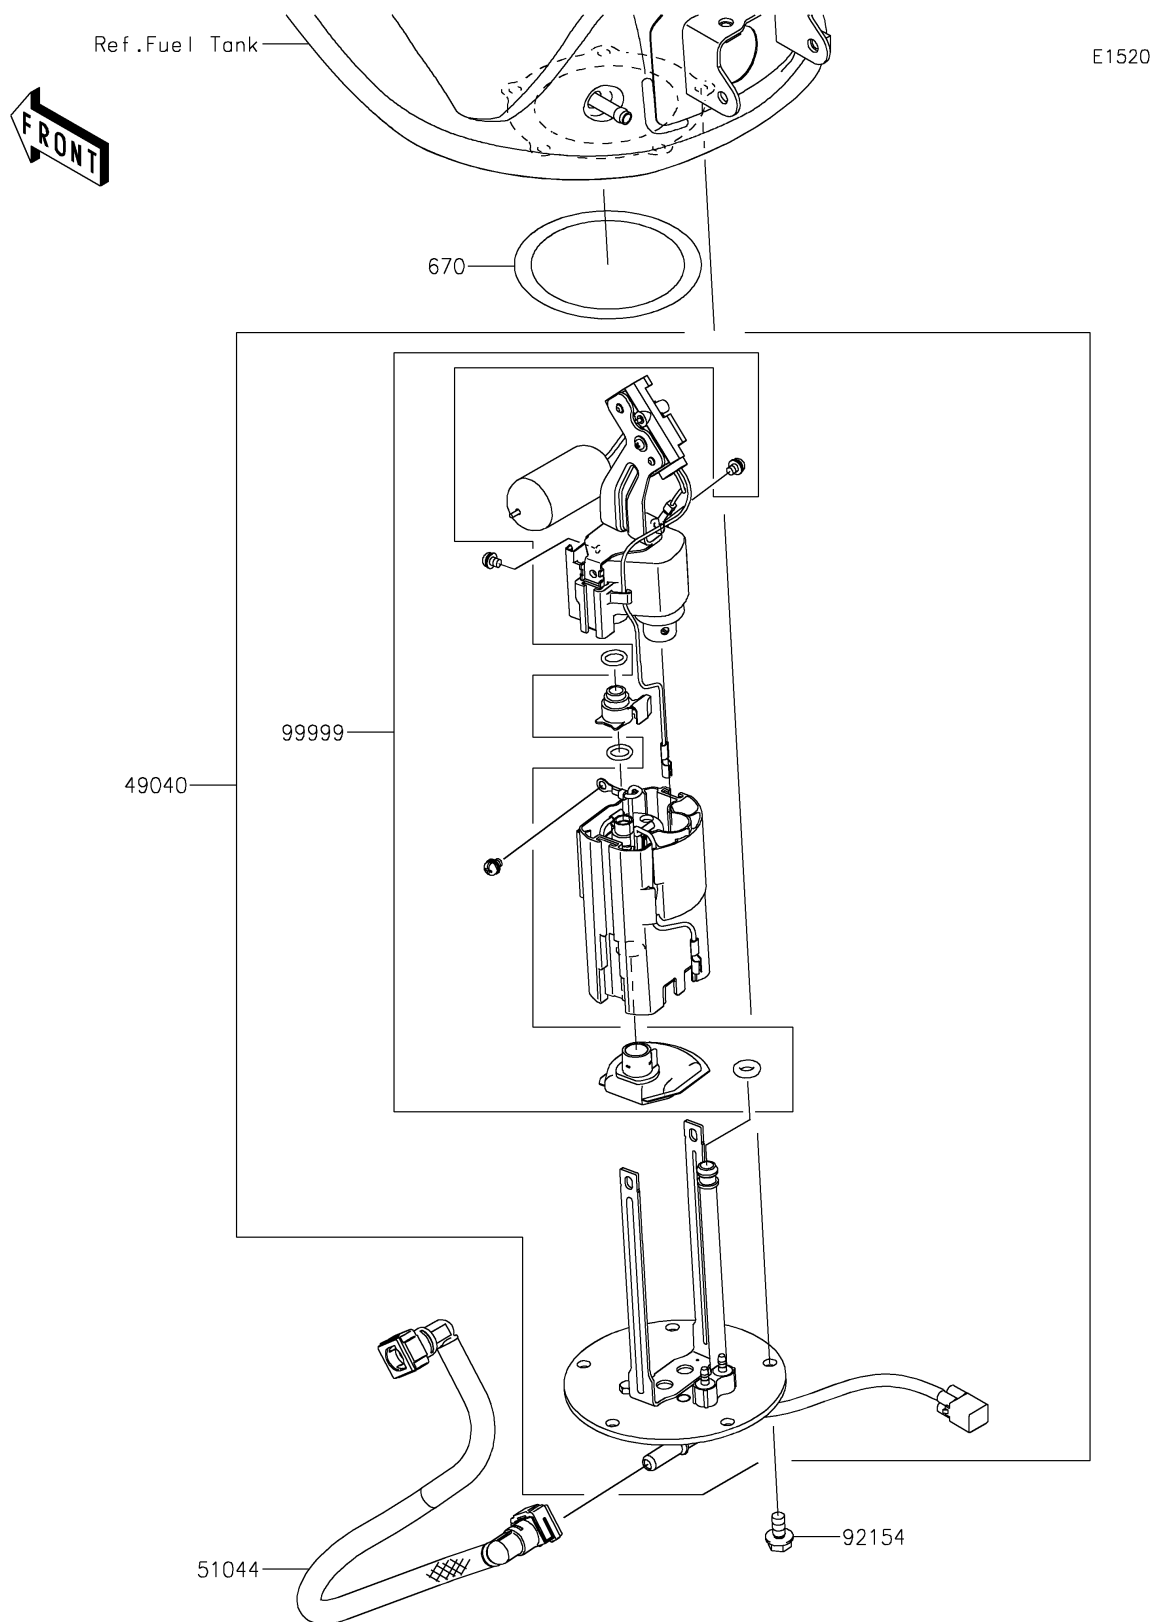

2017 NINJA® 1000 ABS PARTS DIAGRAM

Fuel Pump

2017 NINJA® 1000 ABS PARTS LIST

Fuel Pump

ITEM NAME	PART NUMBER	QUANTITY
PUMP-FUEL (Ref # 49040)	49040-0727	1
TUBE-ASSY,FUEL (Ref # 51044)	51044-0862	1
O RING (Ref # 670)	670E5075	1
BOLT,FLANGED,6X12 (Ref # 92154)	92154-1848	1
KIT,FUEL FILTER (Ref # 99999)	99999-0522	1