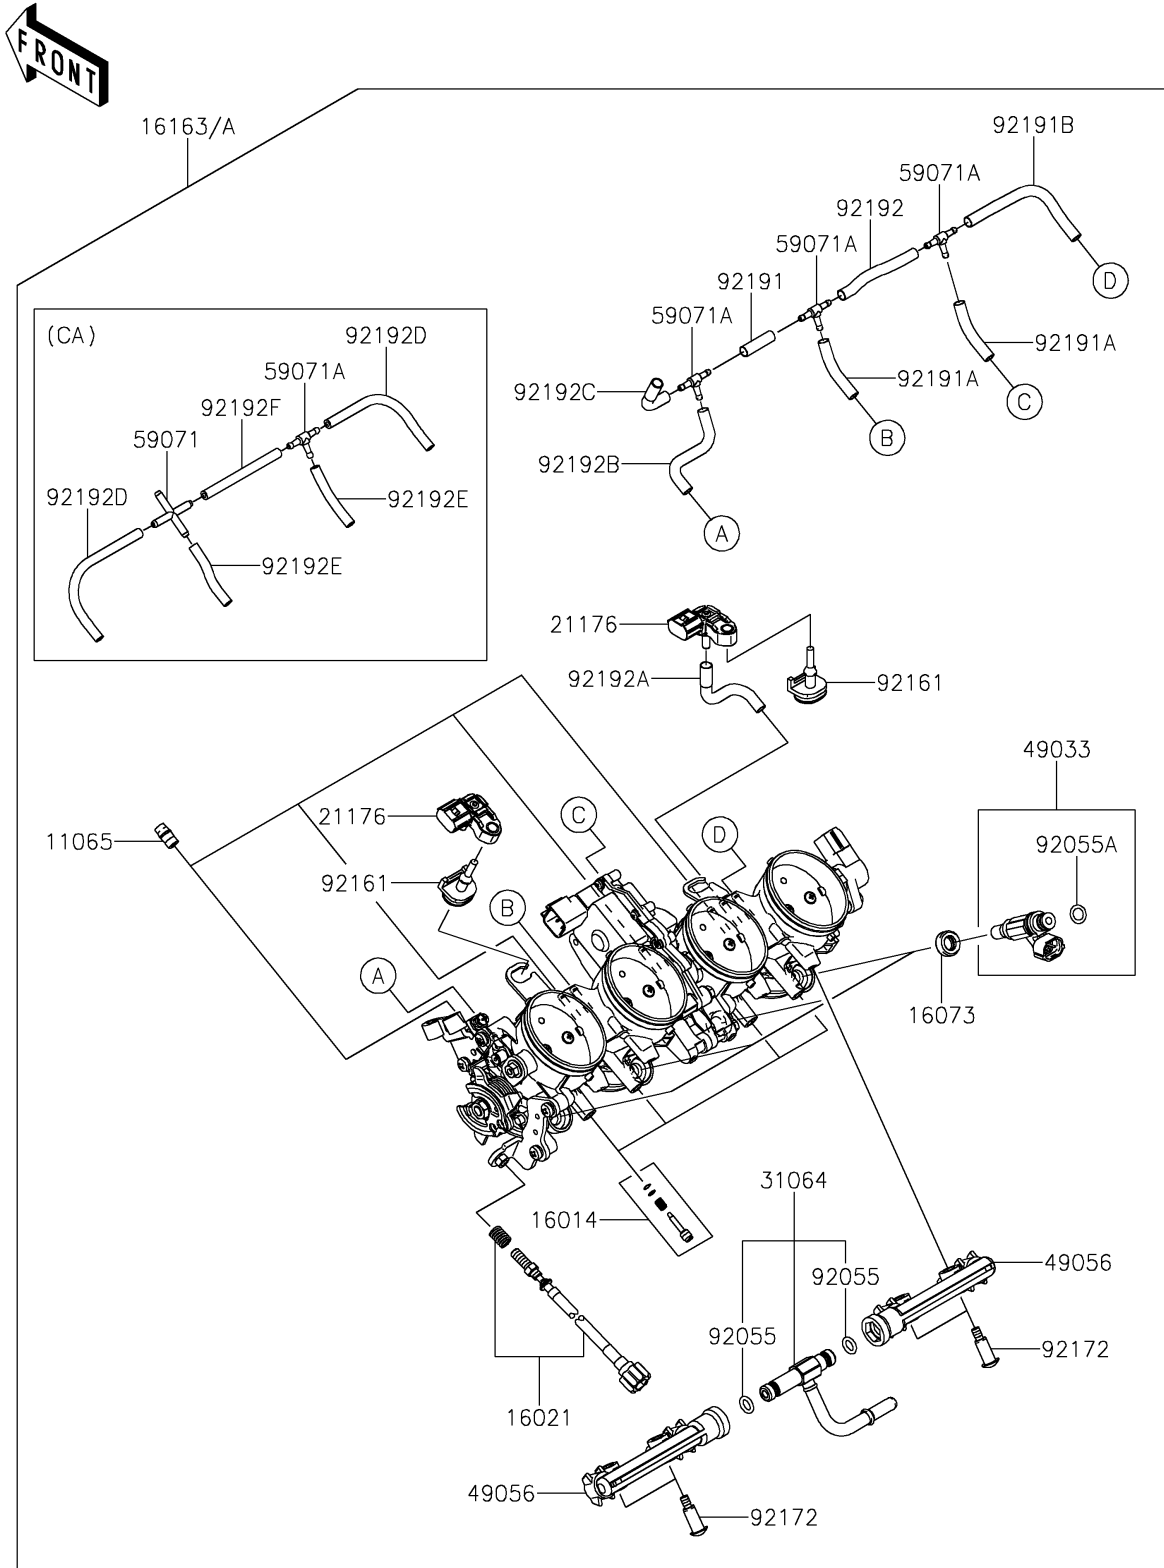

## 2017 NINJA® 1000 ABS PARTS DIAGRAM

Throttle

E1510

## 2017 NINJA® 1000 ABS PARTS LIST

Throttle

ITEM NAME	PART NUMBER	QUANTITY
CAP (Ref # 11065)	11065-0018	1
SCREW-PILOT AIR (Ref # 16014)	16014-0002	1
SCREW-THROTTLE STOP (Ref # 16021)	16021-0026	1
INSULATOR (Ref # 16073)	16073-3707	1
THROTTLE-ASSY (Ref # 16163)	16163-0904	1
THROTTLE-ASSY (Ref # 16163A)	16163-0905	1
SENSOR,PRESSURE (Ref # 21176)	21176-0111	1
PIPE-COMP,FUEL (Ref # 31064)	31064-0199	1
NOZZLE-INJECTION (Ref # 49033)	49033-0012	1
PIPE-INJECTION (Ref # 49056)	49056-0014	1
JOINT,4WAY (Ref # 59071)	59071-0014	1
JOINT,3WAY,T (Ref # 59071A)	59071-3752	2
RING-O (Ref # 92055)	92055-0064	1
RING-O,INJECTION NOZZLE (Ref # 92055A)	92055-1622	1
DAMPER (Ref # 92161)	92161-0673	1
SCREW,PIPE INJECTION (Ref # 92172)	92172-0064	1
TUBE,3X7X25 (Ref # 92191)	92191-0020	1
TUBE,3X7X40 (Ref # 92191A)	92191-0022	1
TUBE,3X7X100 (Ref # 92191B)	92191-0023	1
TUBE,3X7X72 (Ref # 92192)	92192-0739	1
TUBE,THROB0 RH-SENSOR (Ref # 92192A)	92192-0840	1
TUBE,THROB0 LH-JOINT (Ref # 92192B)	92192-0841	1
TUBE,SENSOR-JOINT (Ref # 92192C)	92192-0842	1
TUBE,3X6X100 (Ref # 92192D)	92192-1258	1
TUBE,3X6X40 (Ref # 92192E)	92192-1259	1
TUBE,3X6X70 (Ref # 92192F)	92192-1260	1