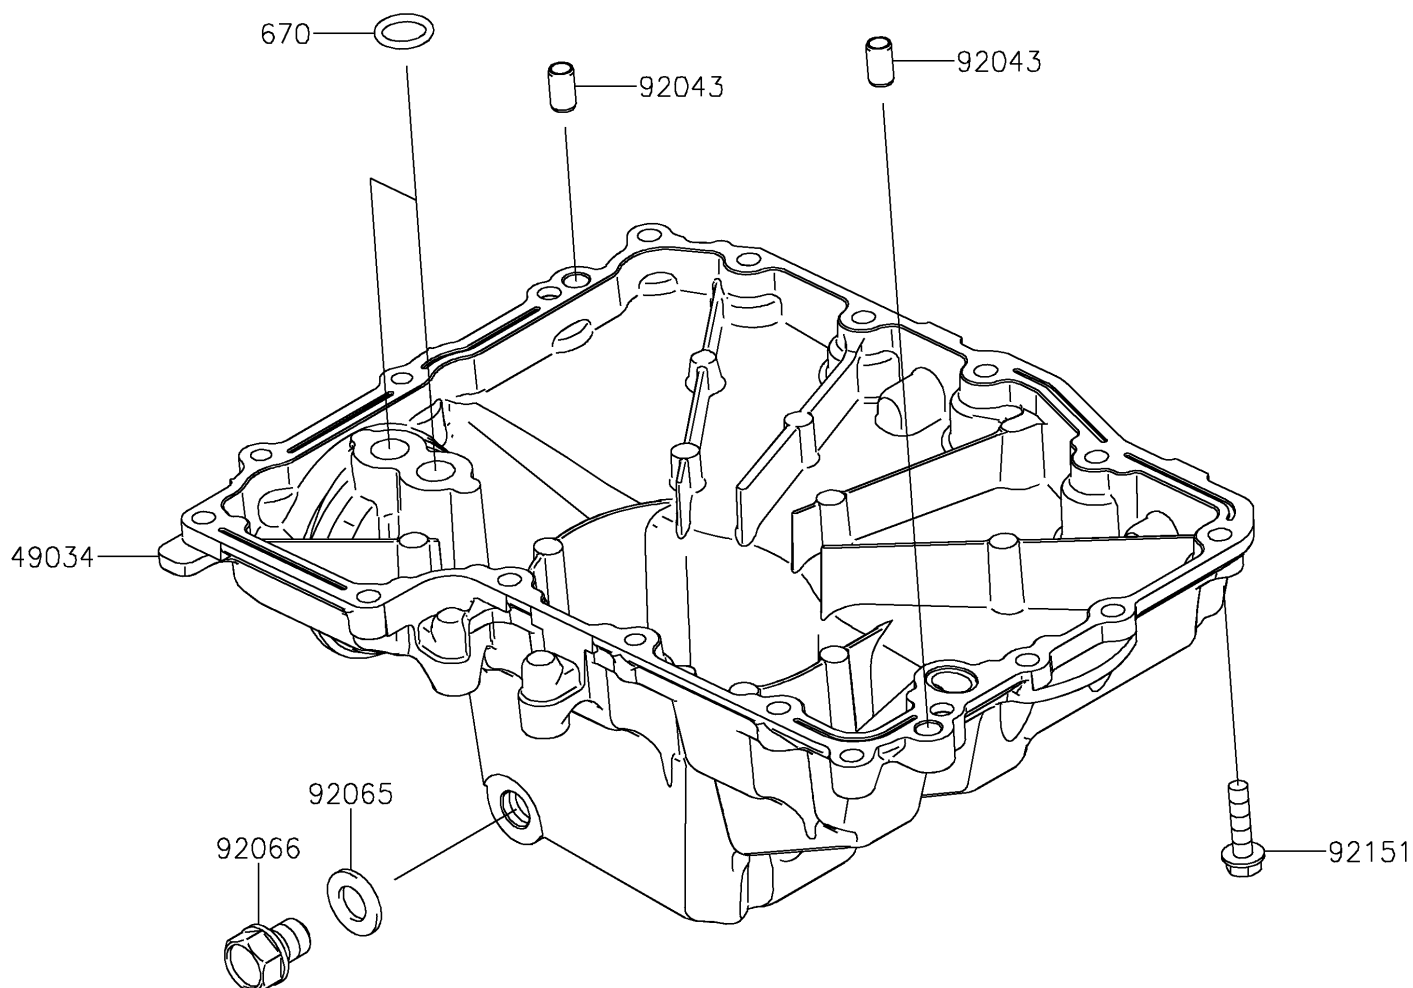

2017 NINJA® 1000 ABS PARTS DIAGRAM

Oil Pan

E1434

2017 NINJA® 1000 ABS PARTS LIST

Oil Pan

ITEM NAME	PART NUMBER	QUANTITY
PAN-OIL (Ref # 49034)	49034-0048	1
O RING,14MM (Ref # 670)	670D2014	1
PIN,6.2X8X14 (Ref # 92043)	92043-1263	1
GASKET,12X22X2 (Ref # 92065)	92065-097	1
PLUG,12X15 (Ref # 92066)	92066-0079	1
BOLT,FLANGED,6X25 (Ref # 92151)	92151-1225	1