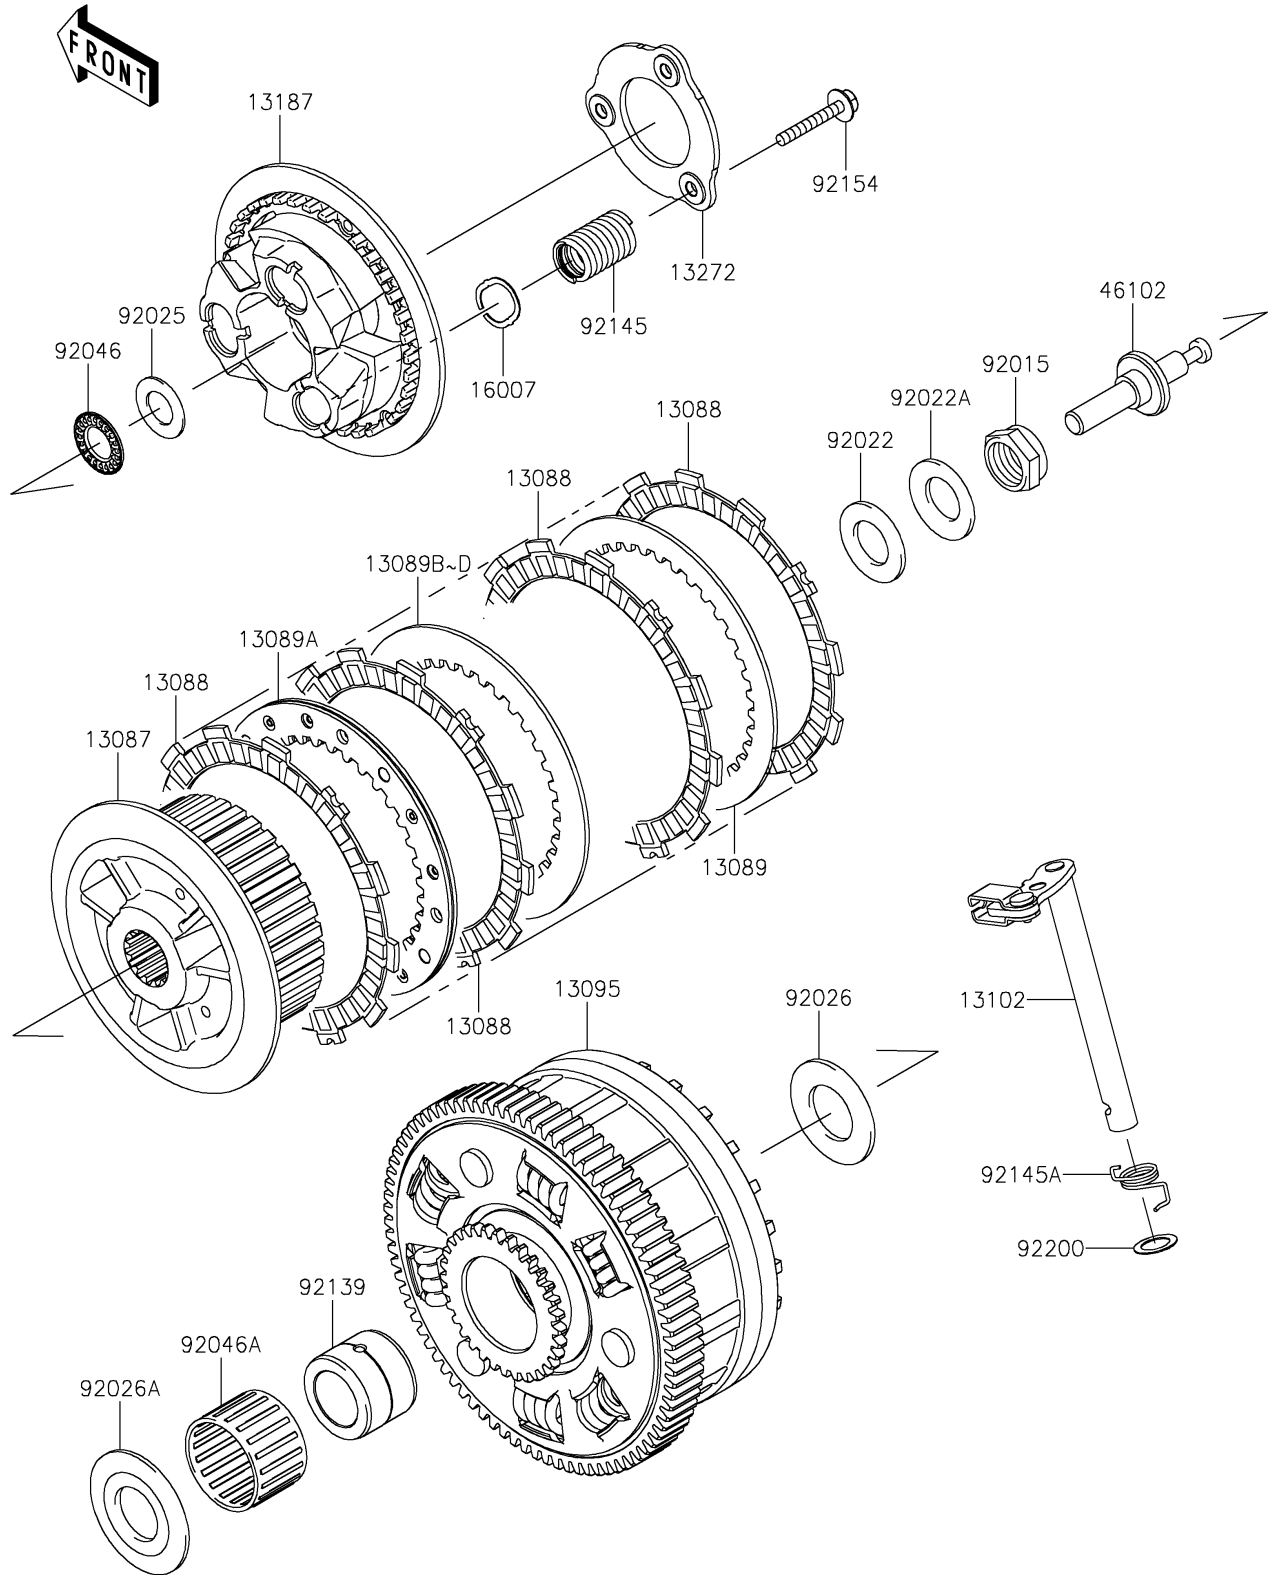

## 2017 NINJA® 1000 ABS PARTS DIAGRAM

Clutch

E1350

## 2017 NINJA® 1000 ABS PARTS LIST

### Clutch

ITEM NAME	PART NUMBER	QUANTITY
HUB-CLUTCH (Ref # 13087)	13087-0583	1
PLATE-FRICTION (Ref # 13088)	13088-0568	1
PLATE-CLUTCH,T=2.3 (Ref # 13089)	13089-0023	1
PLATE-CLUTCH,SPG COMP (Ref # 13089A)	13089-0024	1
PLATE-CLUTCH,T=2.0 (Ref # 13089B)	13089-1073	1
PLATE-CLUTCH,T=2.3 (Ref # 13089C)	13089-1084	1
PLATE-CLUTCH,T=2.6 (Ref # 13089D)	13089-1115	1
HOUSING-COMP-CLUTCH (Ref # 13095)	13095-0572	1
RELEASE-COMP-CLUTCH (Ref # 13102)	13102-0047	1
PLATE-CLUTCH OPERATING (Ref # 13187)	13187-0031	1
PLATE (Ref # 13272)	13272-1413	1
SEAT-SPRING (Ref # 16007)	16007-0711	1
ROD (Ref # 46102)	46102-0630	1
NUT,20MM (Ref # 92015)	92015-1555	1
WASHER,20.3X36X2.3 (Ref # 92022)	92022-1116	1
WASHER,20.3X36X3.7 (Ref # 92022A)	92022-1868	1
SHIM,15.3X27.5X1.20 (Ref # 92025)	92025-1137	1
SPACER,25.5X47X2.5 (Ref # 92026)	92026-022	1
SPACER (Ref # 92026A)	92026-1497	1
BEARING-NEEDLE,AXK1102 (Ref # 92046)	92046-1052	1
BEARING-NEEDLE,K38X43X28.8X (Ref # 92046A)	92046-1263	1
BUSHING,25X38X29.05 (Ref # 92139)	92139-0067	1
SPRING (Ref # 92145)	92145-1630	1
SPRING,RELEASE-COMP (Ref # 92145A)	92145-1770	1
BOLT,FLANGED,6X35 (Ref # 92154)	92154-1116	1
WASHER,12X18.5X0.5 (Ref # 92200)	92200-1487	1