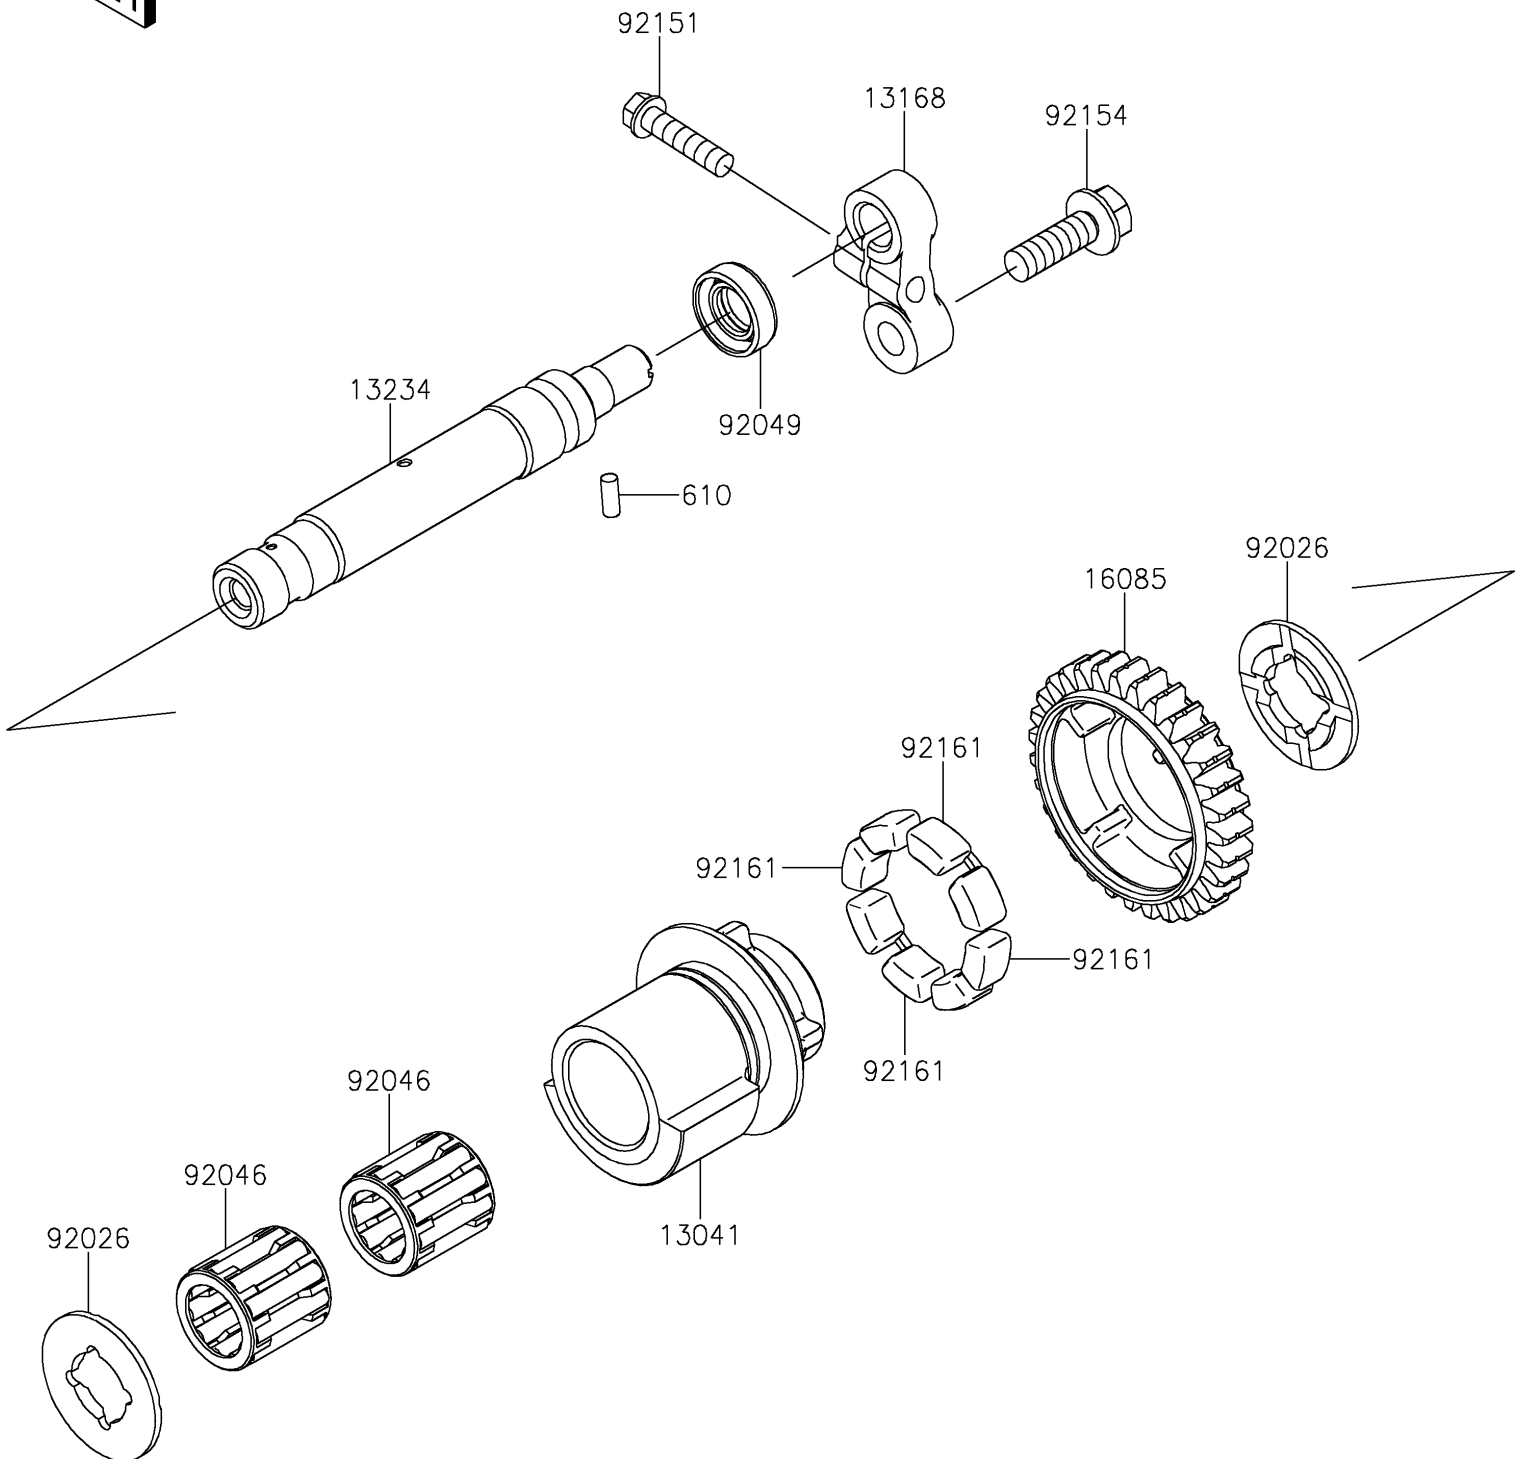

2017 NINJA® 1000 ABS PARTS DIAGRAM

Balancer

E1323

2017 NINJA® 1000 ABS PARTS LIST

Balancer

ITEM NAME	PART NUMBER	QUANTITY
BALANCER (Ref # 13041)	13041-0040	1
LEVER (Ref # 13168)	13168-0115	1
SHAFT-COMP (Ref # 13234)	13234-0038	1
GEAR,BALANCER,31T (Ref # 16085)	16085-0134	1
ROLLER,4X10 (Ref # 610)	610A0410	1
SPACER (Ref # 92026)	92026-0082	1
BEARING-NEEDLE (Ref # 92046)	92046-1266	1
SEAL-OIL,TC 12X22X7 (Ref # 92049)	92049-2204	1
BOLT,FLANGED-SMALL,6X25 (Ref # 92151)	92151-1930	1
BOLT,FLANGED,8X25 (Ref # 92154)	92154-0413	1
DAMPER (Ref # 92161)	92161-1055	1