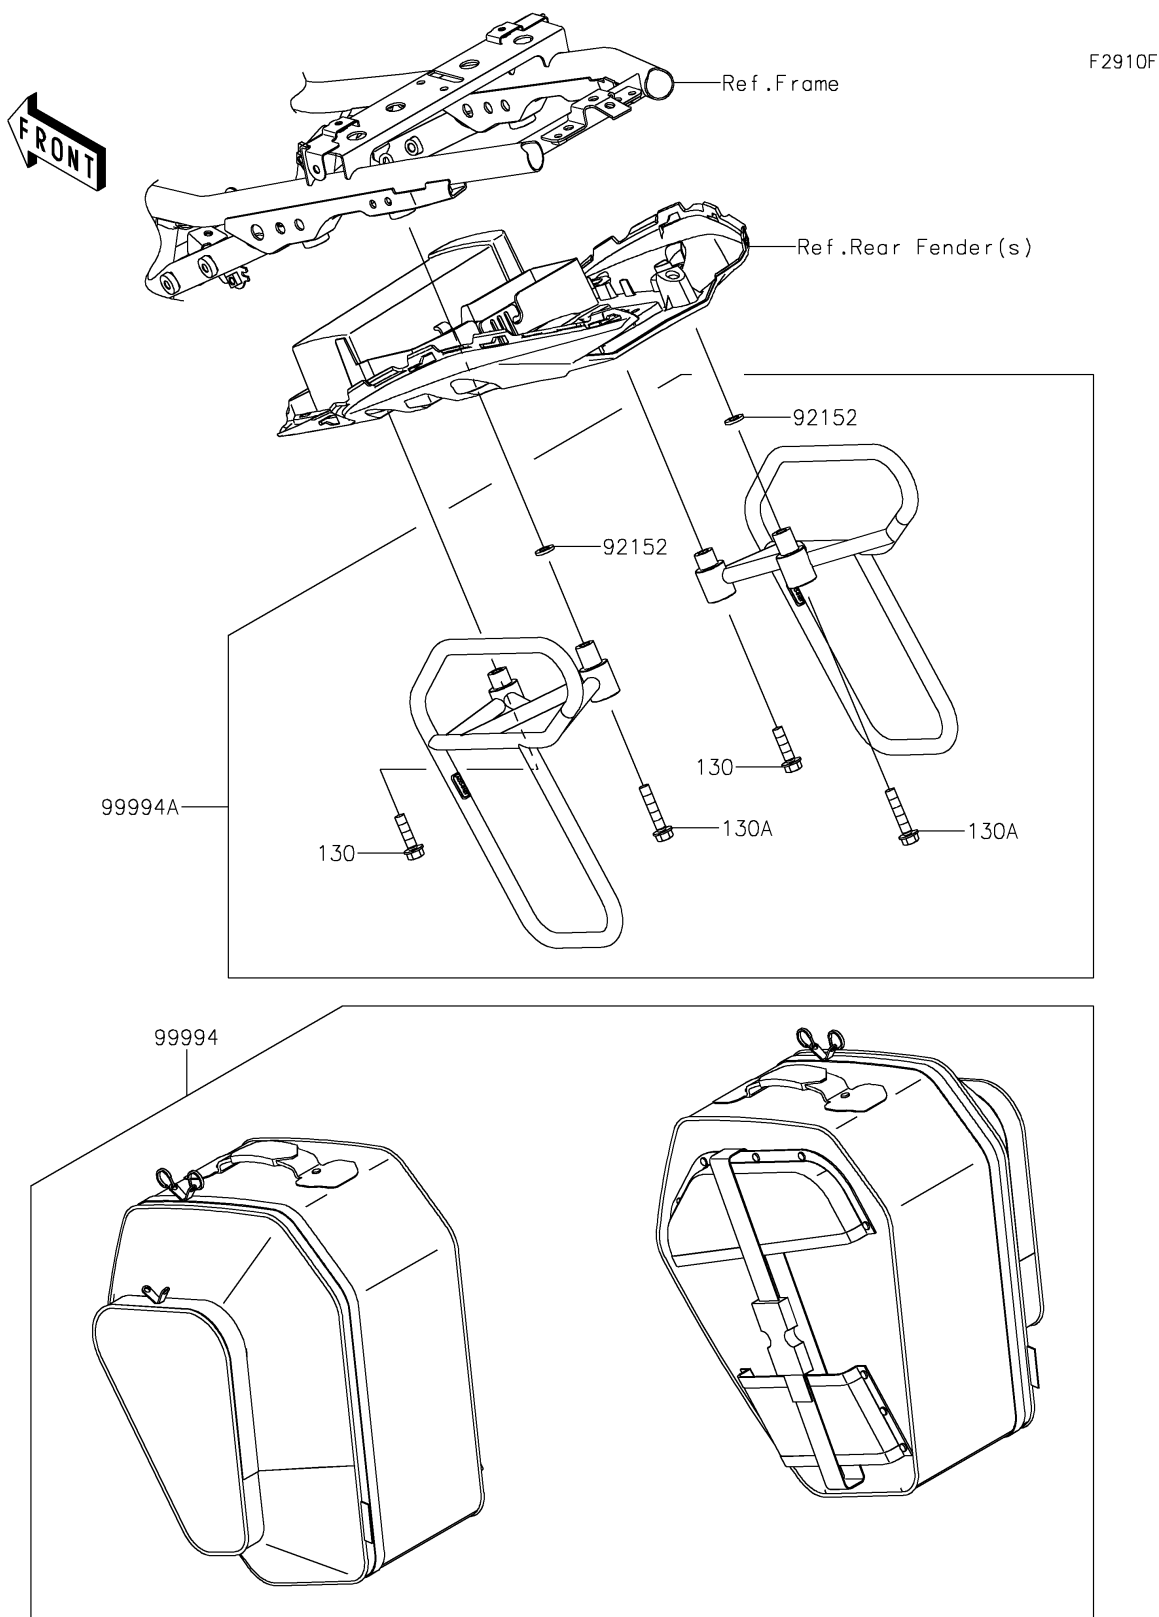

2017 PARTS DIAGRAM

Accessory(Pannier)

2017 PARTS LIST

Accessory(Pannier)

ITEM NAME	PART NUMBER	QUANTITY
BOLT-FLANGED,8X30 (Ref # 130)	130BA0830	1
BOLT-FLANGED,8X40 (Ref # 130A)	130BA0840	1
COLLAR,8.5X16X2.3 (Ref # 92152)	92152-2320	1
KIT-ACC,PANNIER(SOFT-LUGGAGE) (Ref # 99994)	99994-0801	1
KIT-ACCESSORY,PANNIER BRACKET (Ref # 99994A)	99994-0802	1