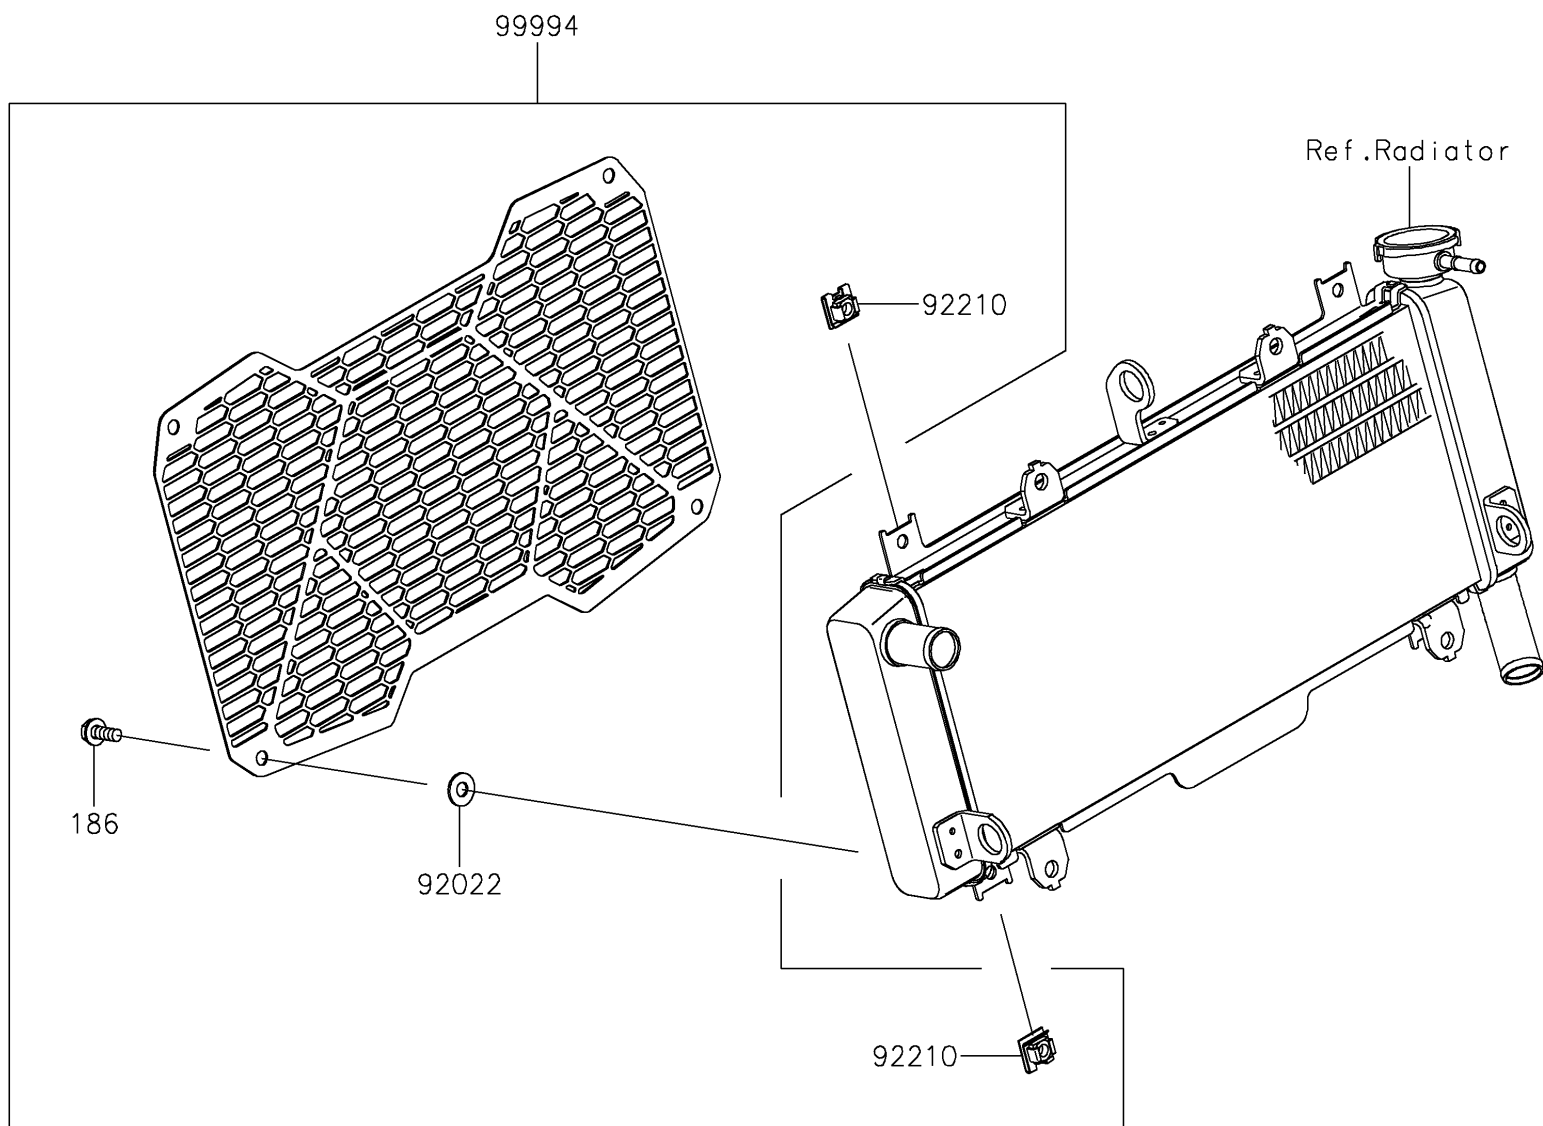

2017 PARTS DIAGRAM

Accessory(Radiator Screen)

F2910

2017 PARTS LIST

Accessory(Radiator Screen)

ITEM NAME	PART NUMBER	QUANTITY
BOLT-UPSET-WP (Ref # 186)	186BA0616	1
WASHER,7X16X1.2 (Ref # 92022)	92022-024	1
NUT,CLIP,6MM (Ref # 92210)	92210-0867	1
KIT-ACCESSORY,RADIATOR SCREEN (Ref # 99994)	99994-0795	1