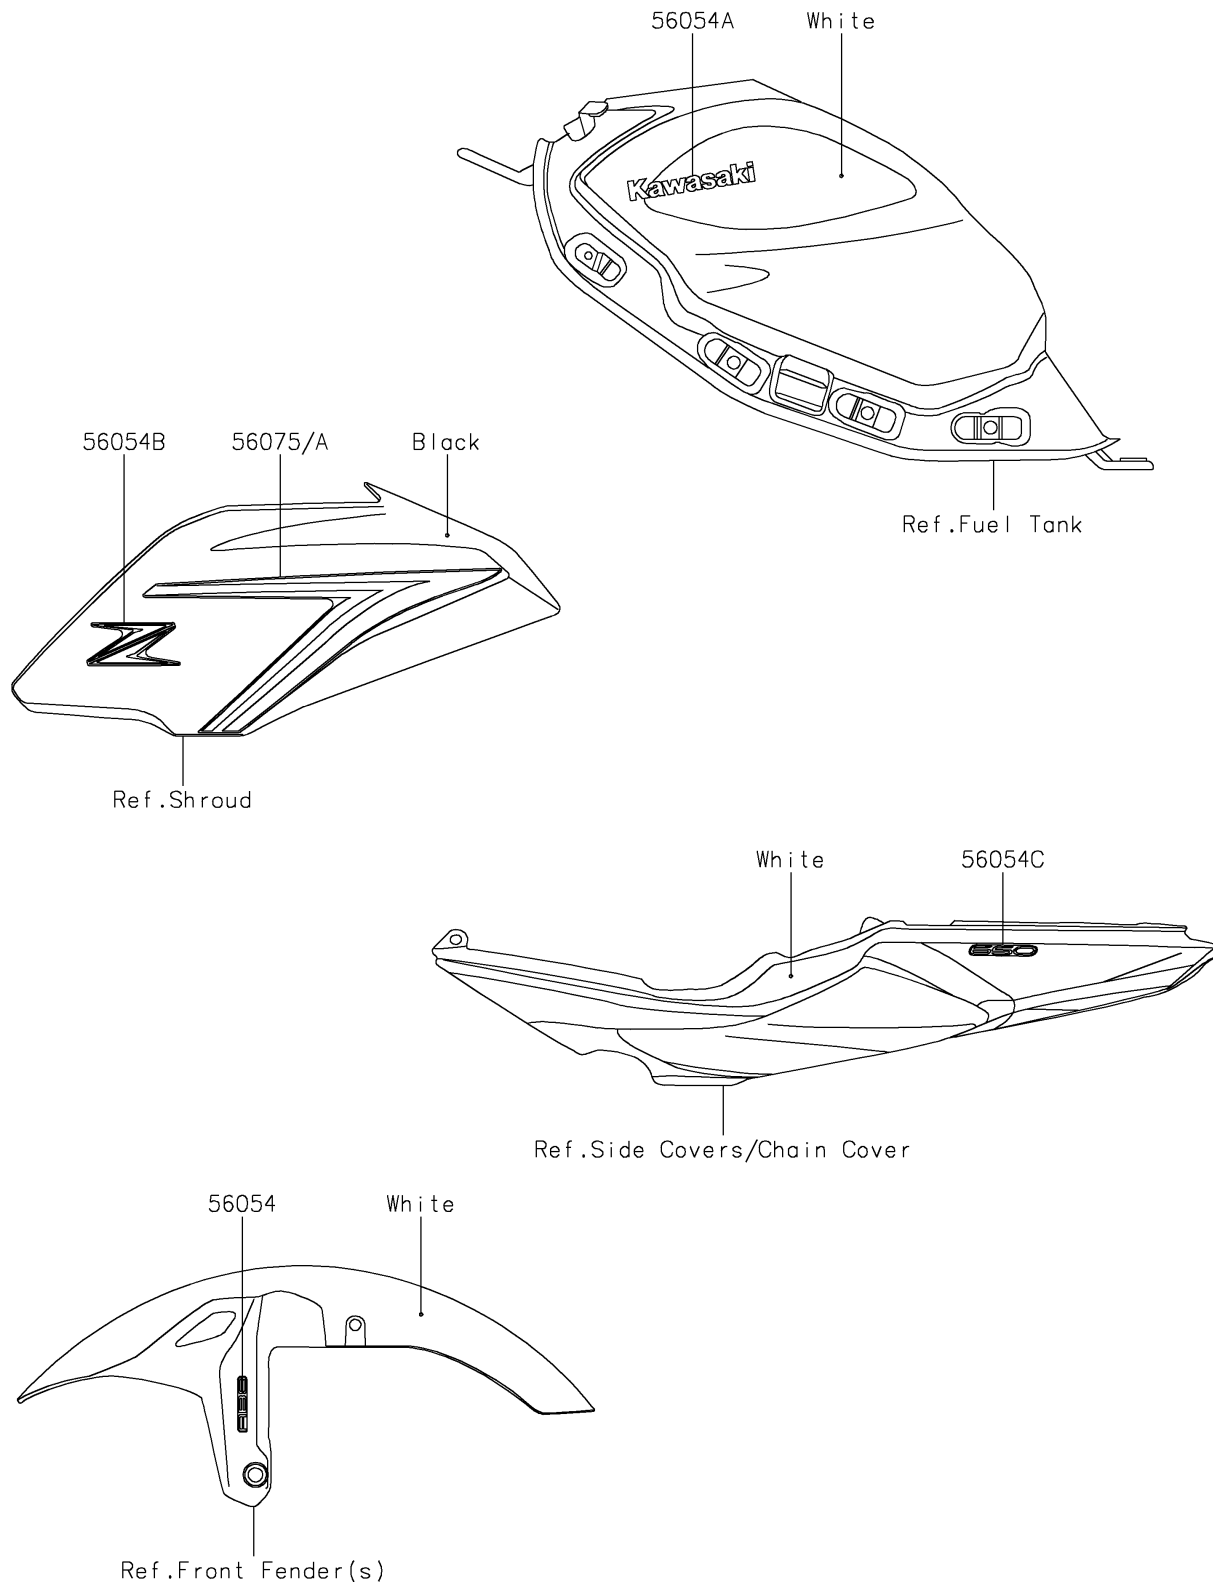

2017 PARTS DIAGRAM

Decals(White)(HHF)

F2861A

2017 PARTS LIST

Decals(White)(HHF)

ITEM NAME	PART NUMBER	QUANTITY
MARK,FR FENDER,ABS (Ref # 56054)	56054-1644	1
MARK,FUEL TANK,KAWASAKI (Ref # 56054A)	56054-2132	1
MARK,SHROUD,Z (Ref # 56054B)	56054-2133	1
MARK,TAIL COVER,650 (Ref # 56054C)	56054-2159	1
PATTERN,SHROUD,LH (Ref # 56075)	56075-2383	1
PATTERN,SHROUD,RH (Ref # 56075A)	56075-2384	1