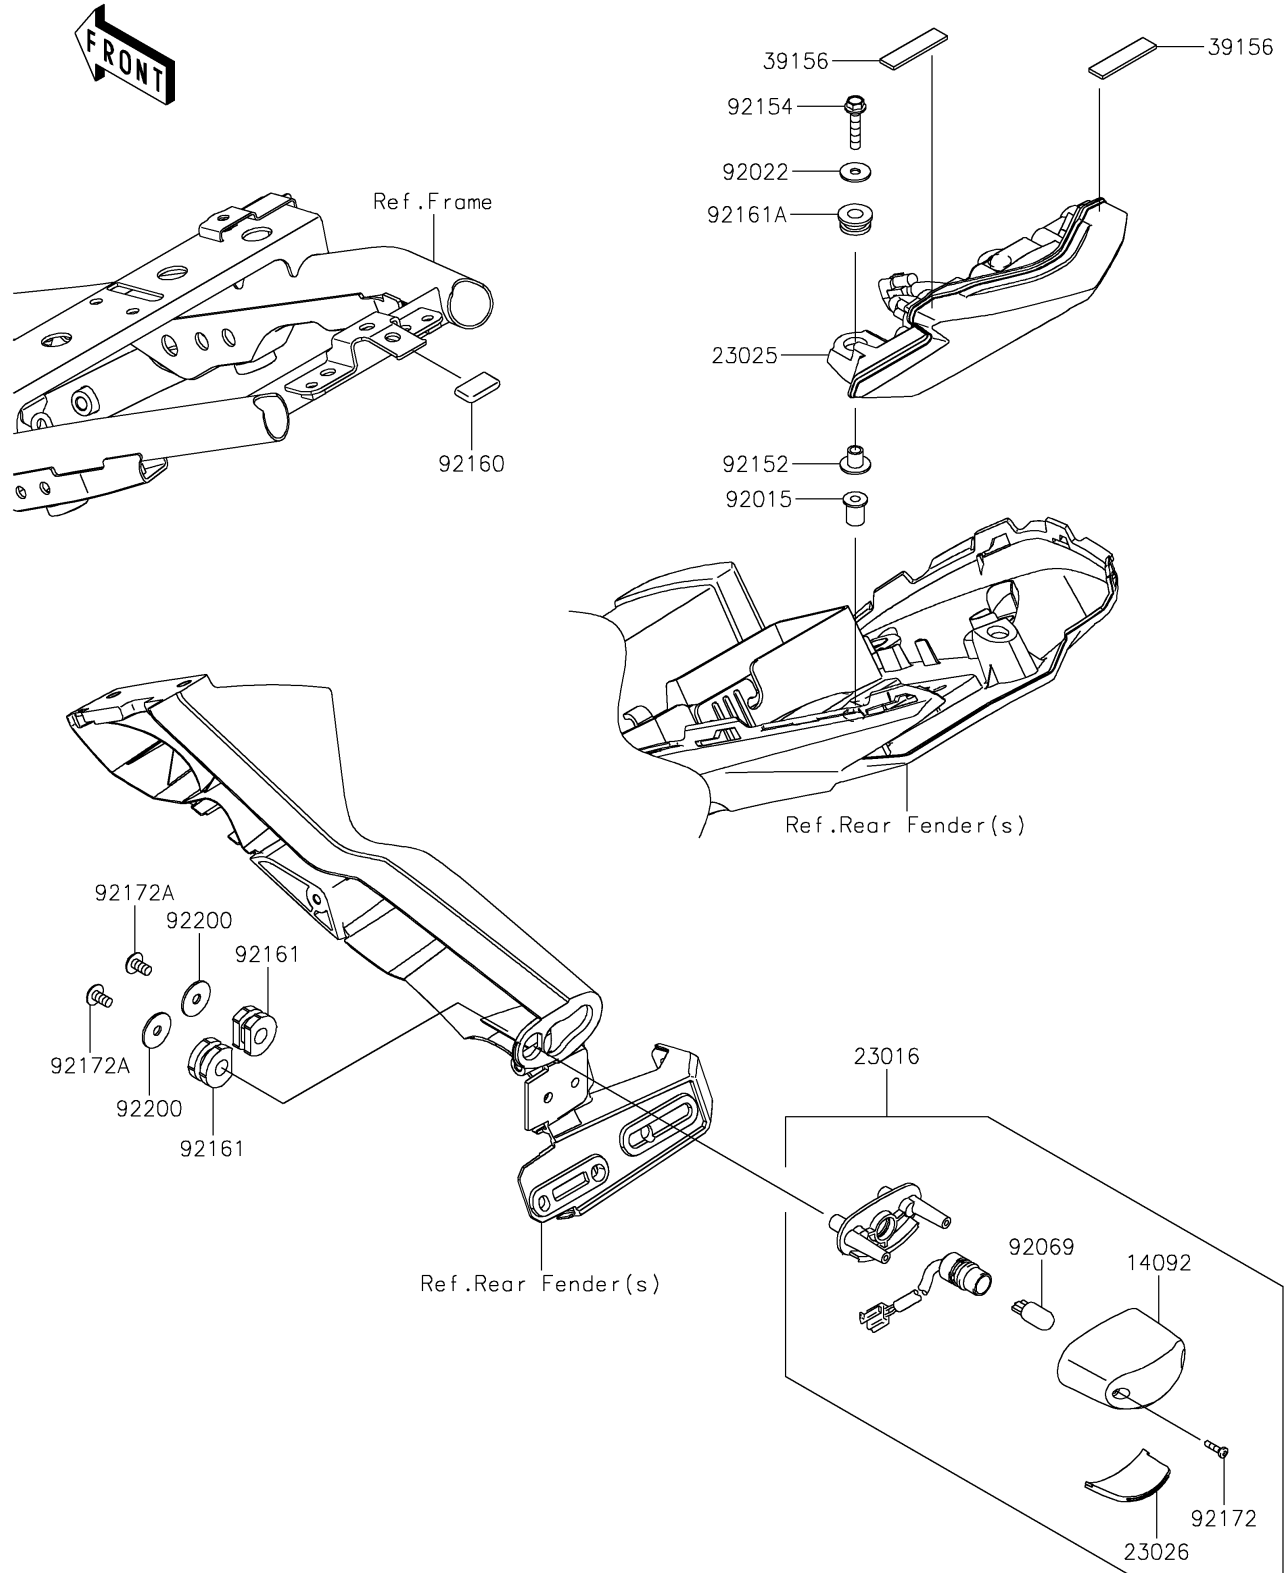

2017 PARTS DIAGRAM

Taillight(s)

F2720

2017 PARTS LIST

Taillight(s)

ITEM NAME	PART NUMBER	QUANTITY
COVER,LICENSE LAMP (Ref # 14092)	14092-0001	1
LAMP-ASSY,LICENSE (Ref # 23016)	23016-0607	1
LAMP-TAIL (Ref # 23025)	23025-0361	1
LENS,LICENCE LAMP (Ref # 23026)	23026-0028	1
PAD (Ref # 39156)	39156-2170	1
NUT,WELL,5MM (Ref # 92015)	92015-1757	1
WASHER,5.2X16X1.2 (Ref # 92022)	92022-263	1
BULB,12V 5W (Ref # 92069)	92069-1016	1
COLLAR (Ref # 92152)	92152-1592	1
BOLT,FLANGED,5X25 (Ref # 92154)	92154-0846	1
DAMPER (Ref # 92160)	92160-1190	1
DAMPER (Ref # 92161)	92161-0776	1
DAMPER,8X18X8.1 (Ref # 92161A)	92161-1369	1
SCREW,TAPPING,2.9X13 (Ref # 92172)	92172-0343	1
SCREW,TAPPING,5X16 (Ref # 92172A)	92172-0427	1
WASHER,5.5X20X1.2 (Ref # 92200)	92200-0284	1