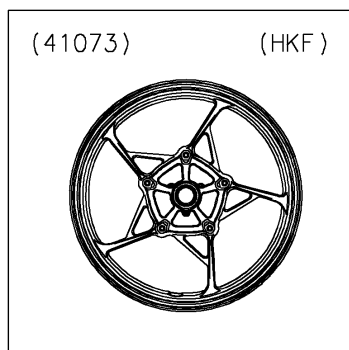

2017 PARTS DIAGRAM

Front Wheel

F2230

WOD

41073

92152

41068

92045

92049

92152A

92049

92045

92152

Ref. Tires

2017 PARTS LIST

Front Wheel

ITEM NAME	PART NUMBER	QUANTITY
AXLE,FR,20X209 (Ref # 41068)	41068-0616	1
WHEEL-ASSY,FR,G.BLACK (Ref # 41073)	41073-0702-QT	1
BEARING-BALL,20X42X12 (Ref # 92045)	92045-0820	1
SEAL-OIL,BJN30427 (Ref # 92049)	92049-0130	1
COLLAR,20X30X15.5 (Ref # 92152)	92152-0946	1
COLLAR,20.2X27.2X115 (Ref # 92152A)	92152-2227	1