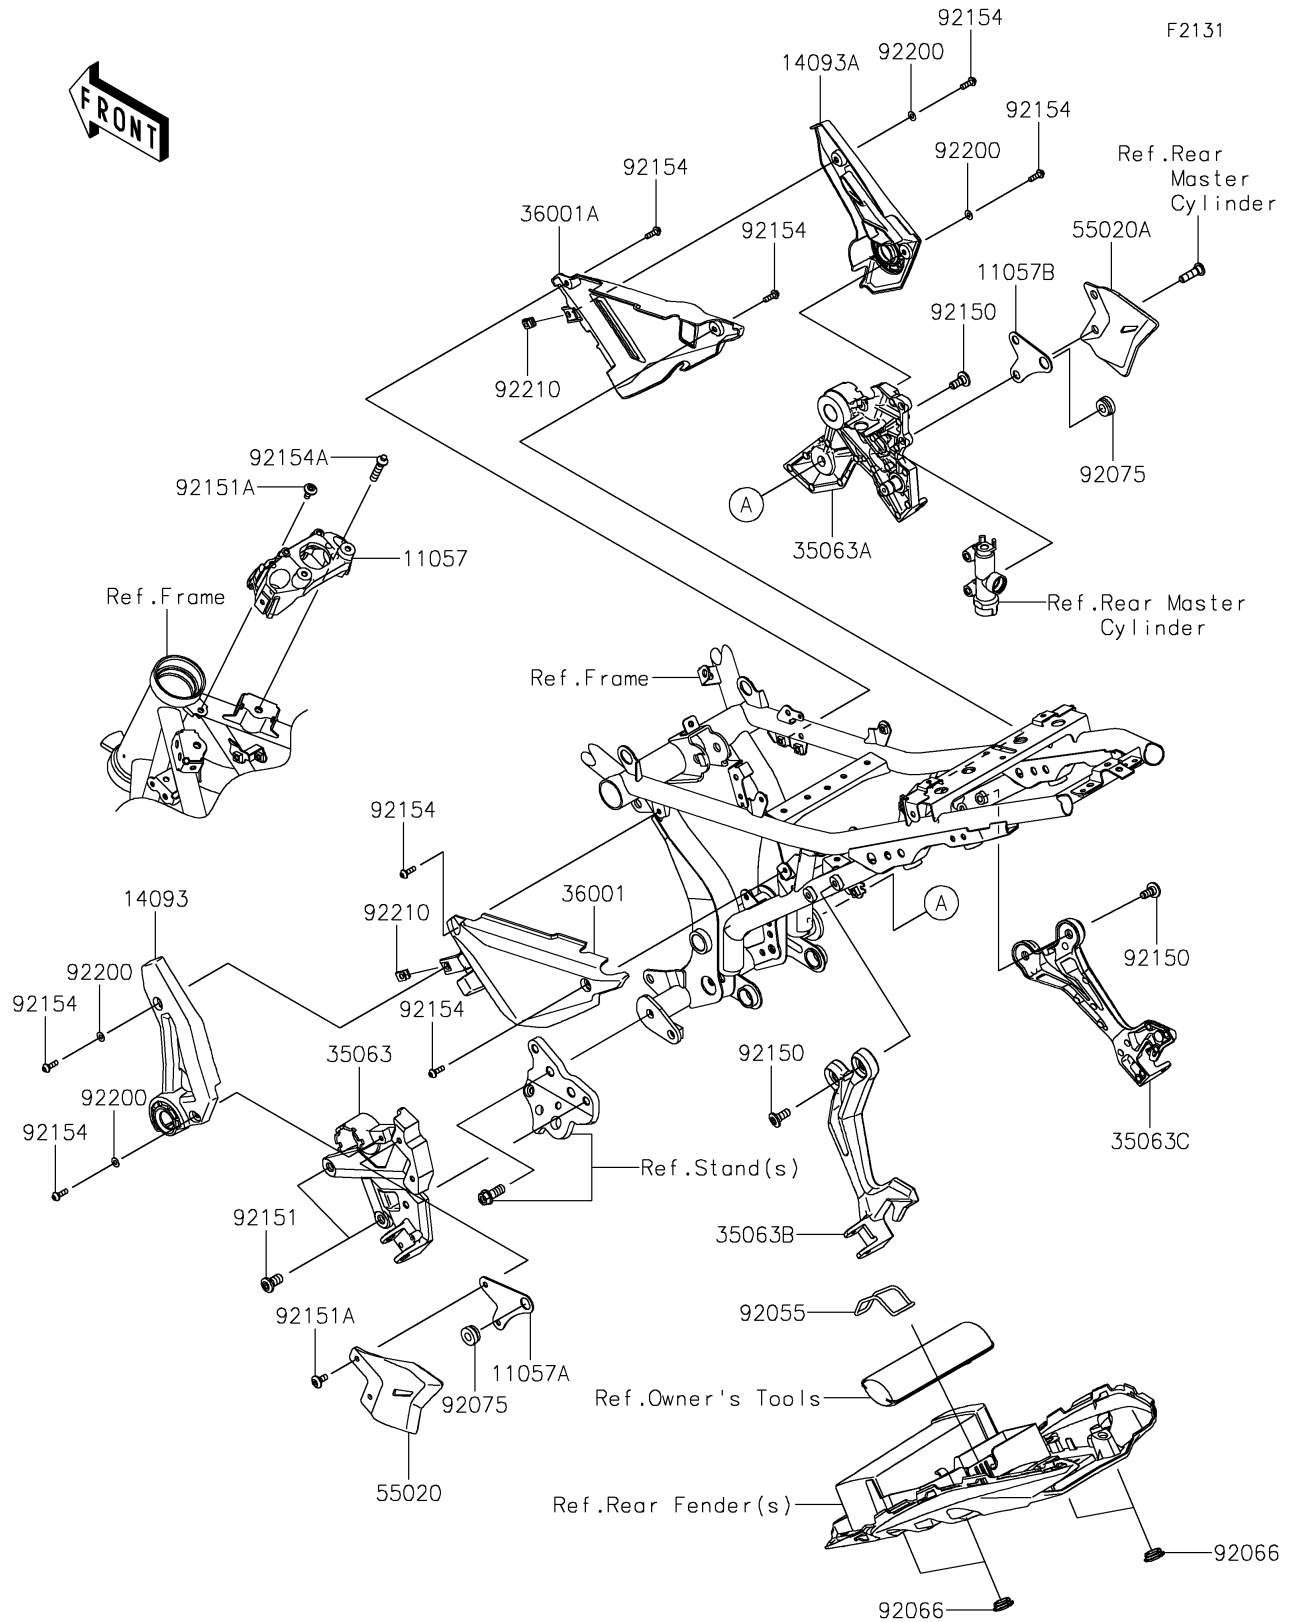

2017 PARTS DIAGRAM

Frame Fittings

2017 PARTS LIST

Frame Fittings

ITEM NAME	PART NUMBER	QUANTITY
BRACKET,IG. SWITCH (Ref # 11057)	11057-0079	1
BRACKET,STEP STAY,LH (Ref # 11057A)	11057-0476	1
BRACKET,STEP STAY,RH (Ref # 11057B)	11057-0477	1
COVER,STEP,LH,B.SILVER (Ref # 14093)	14093-0480-54N	1
COVER,STEP,RH,B.SILVER (Ref # 14093A)	14093-0623-54N	1
STAY,STEP,FR,LH,F.S.BLACK (Ref # 35063)	35063-1348-18R	1
STAY,STEP,FR,RH,F.S.BLACK (Ref # 35063A)	35063-1349-18R	1
STAY,STEP,RR,LH,F.S.BLACK (Ref # 35063B)	35063-1350-18R	1
STAY,STEP,RR,RH,F.S.BLACK (Ref # 35063C)	35063-1351-18R	1
COVER-SIDE,LH (Ref # 36001)	36001-0642	1
COVER-SIDE,RH (Ref # 36001A)	36001-0643	1
GUARD,HEEL,LH (Ref # 55020)	55020-1956	1
GUARD,HEEL,RH (Ref # 55020A)	55020-1957	1
RING-O,62.6X3.5 (Ref # 92055)	92055-0873	1
PLUG (Ref # 92066)	92066-0096	1
DAMPER (Ref # 92075)	92075-277	1
BOLT,SOCKET,8X20 (Ref # 92150)	92150-1760	1
BOLT,SOCKET,10X20 (Ref # 92151)	92151-1557	1
BOLT,SOCKET,6X14 (Ref # 92151A)	92151-1654	1
BOLT,SOCKET,5X16 (Ref # 92154)	92154-0209	1
BOLT,TORX,8X35 (Ref # 92154A)	92154-0730	1
WASHER,NYLONE,5.3X11.5X0.5 (Ref # 92200)	92200-0006	1
NUT,PLATE,5MM (Ref # 92210)	92210-0935	1