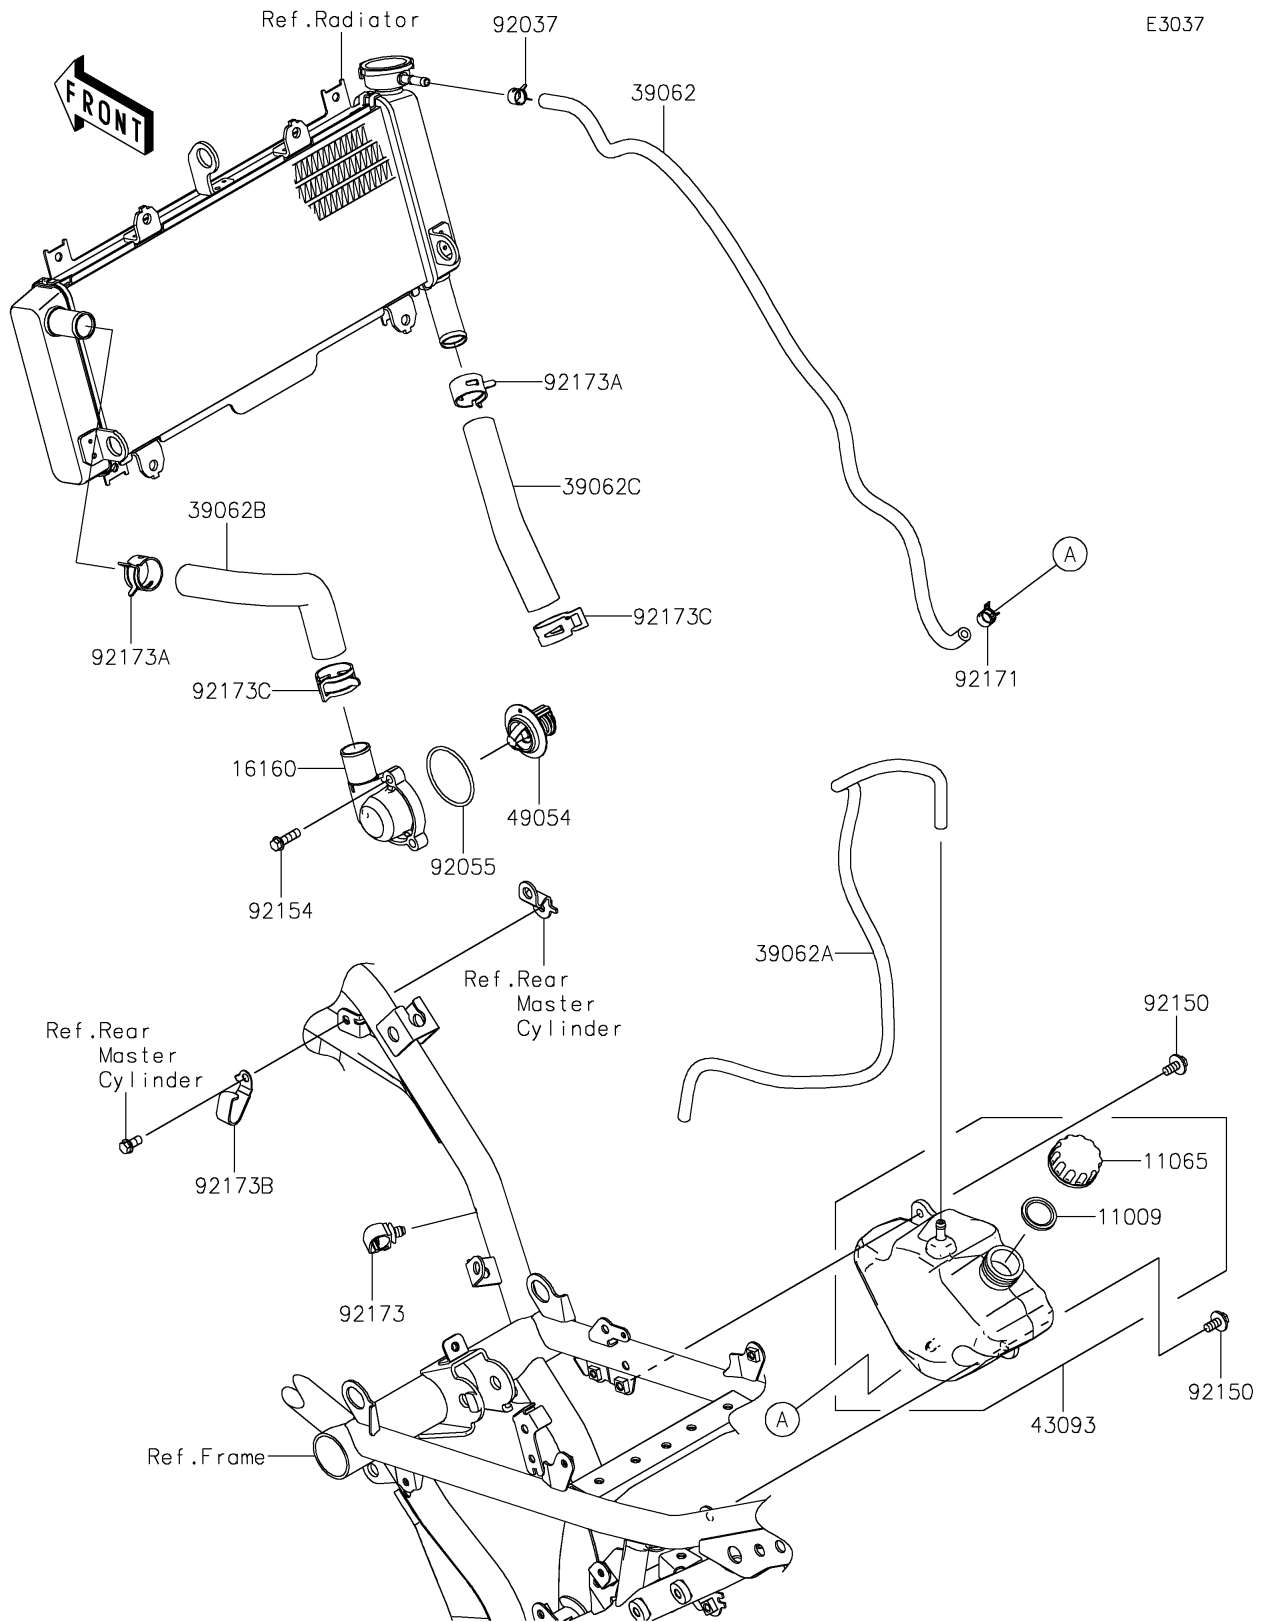

2017 PARTS DIAGRAM

Water Pipe

2017 PARTS LIST

Water Pipe

| ITEM NAME | PART NUMBER | QUANTITY |
|--|-------------|----------|
| GASKET,RESERVOIR TANK CAP (Ref # 11009) | 11009-1145 | 1 |
| CAP (Ref # 11065) | 11065-0962 | 1 |
| BODY,THERMO (Ref # 16160) | 16160-0793 | 1 |
| HOSE-COOLING,RADI.-RESERVOIR (Ref # 39062) | 39062-0745 | 1 |
| HOSE-COOLING,BREATHER (Ref # 39062A) | 39062-0746 | 1 |
| HOSE-COOLING,HEAD-RADIATOR (Ref # 39062B) | 39062-0747 | 1 |
| HOSE-COOLING,RADIATOR-PUMP (Ref # 39062C) | 39062-0748 | 1 |
| RESERVOIR-ASSY-TANK (Ref # 43093) | 43093-0003 | 1 |
| THERMOSTAT (Ref # 49054) | 49054-0001 | 1 |
| CLAMP (Ref # 92037) | 92037-2113 | 1 |
| RING-O,44.7X2.4 (Ref # 92055) | 92055-0160 | 1 |
| BOLT,6X14 (Ref # 92150) | 92150-1340 | 1 |
| BOLT,FLANGED,6X20 (Ref # 92154) | 92154-1778 | 1 |
| CLAMP,10.5X8X0.7 (Ref # 92171) | 92171-1992 | 1 |
| CLAMP,12MM DIA. (Ref # 92173) | 92173-0736 | 1 |
| CLAMP (Ref # 92173A) | 92173-1567 | 1 |
| CLAMP (Ref # 92173B) | 92173-1592 | 1 |
| CLAMP (Ref # 92173C) | 92173-1688 | 1 |