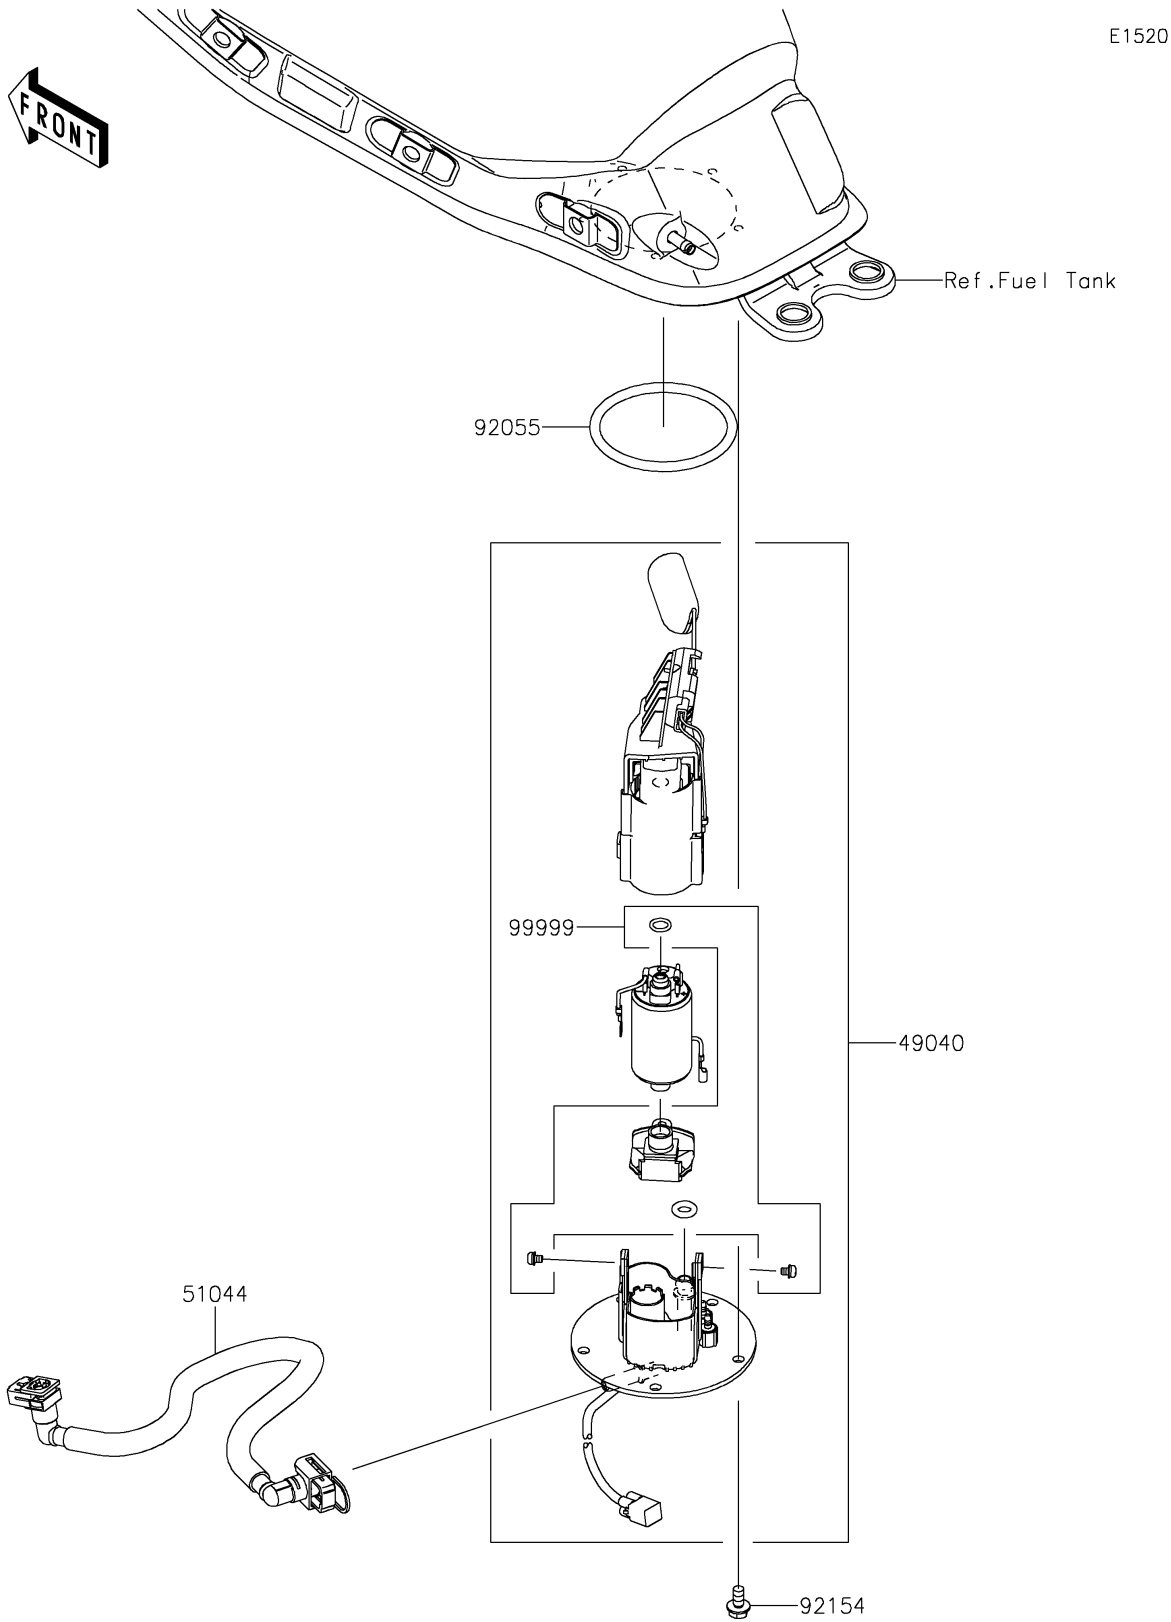

2017 PARTS DIAGRAM

Fuel Pump

2017 PARTS LIST

Fuel Pump

ITEM NAME	PART NUMBER	QUANTITY
PUMP-FUEL (Ref # 49040)	49040-0754	1
TUBE-ASSY,FUEL (Ref # 51044)	51044-0847	1
RING-O,74.6X5.7 (Ref # 92055)	92055-0728	1
BOLT,FLANGED,6X12 (Ref # 92154)	92154-2335	1
KIT,FUEL FILTER (Ref # 99999)	99999-0525	1