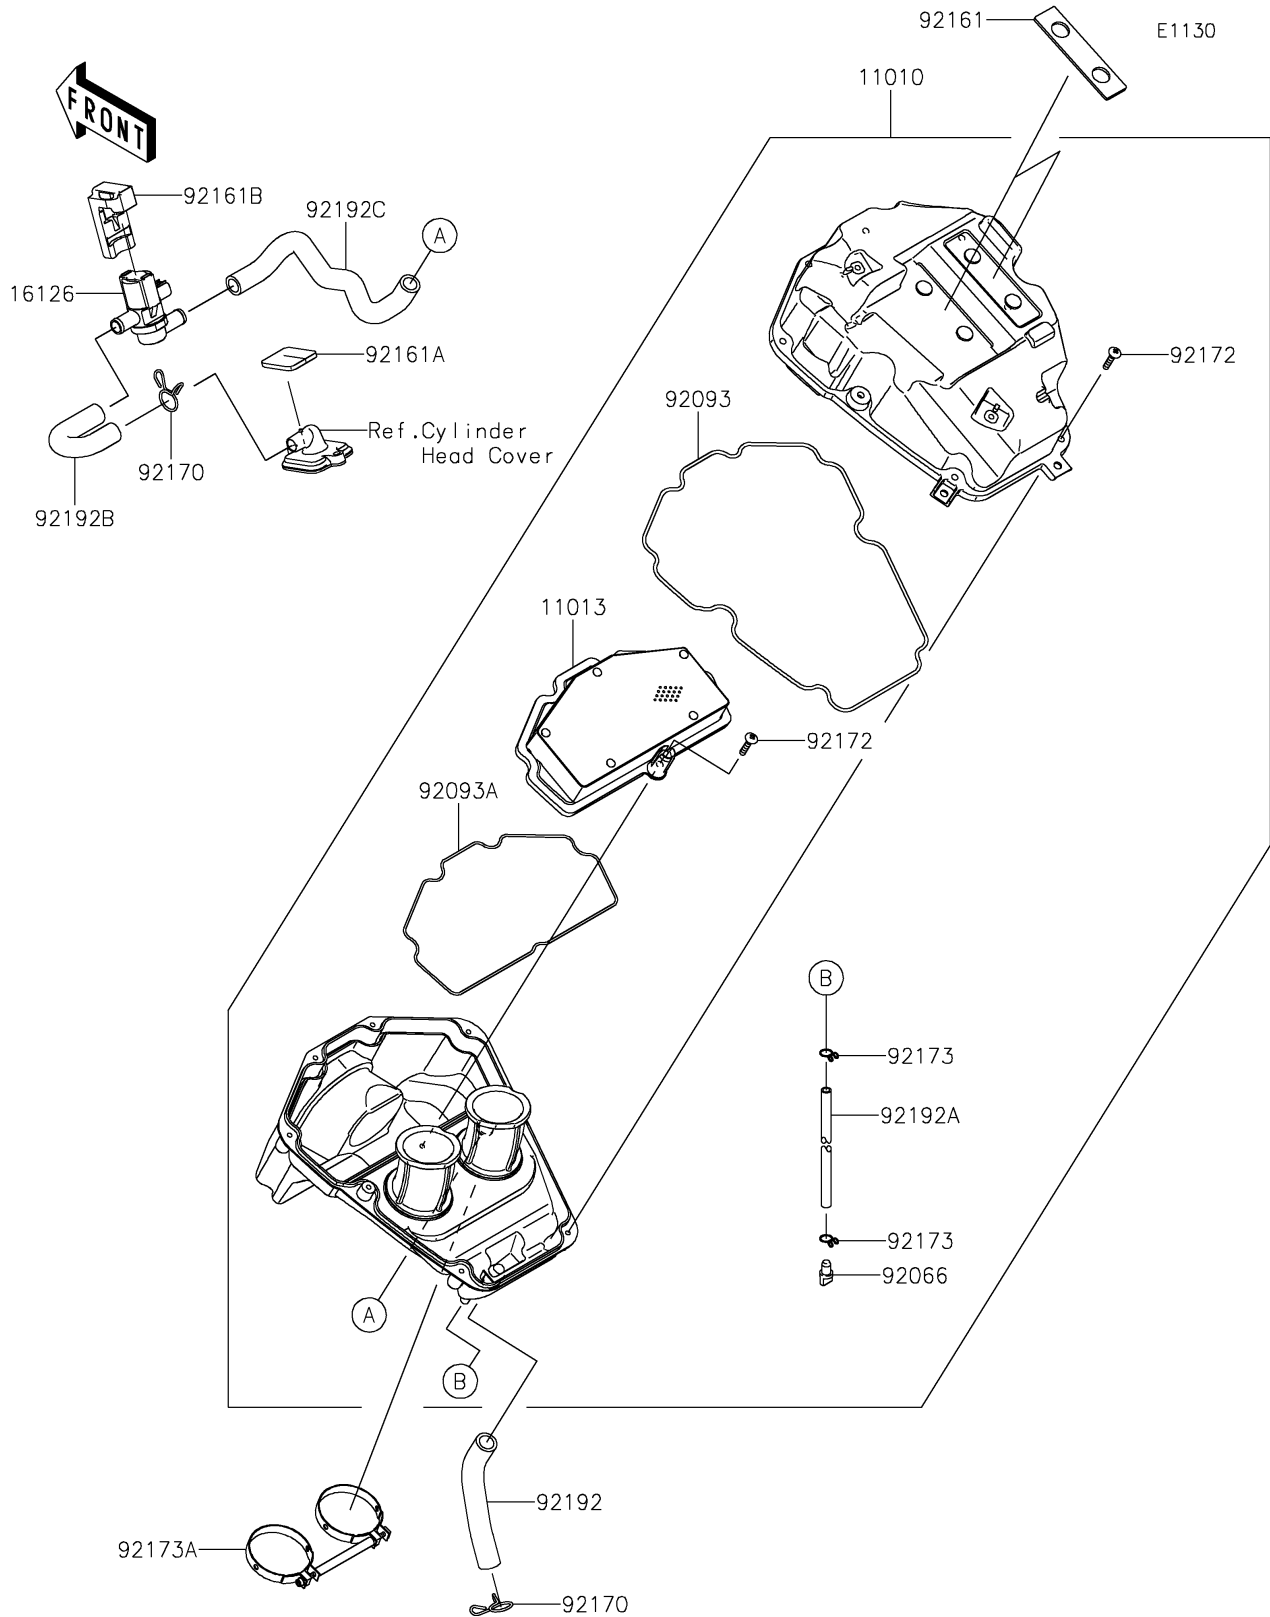

2017 PARTS DIAGRAM

Air Cleaner

2017 PARTS LIST

Air Cleaner

ITEM NAME	PART NUMBER	QUANTITY
FILTER-ASSY-AIR (Ref # 11010)	11010-0852	1
ELEMENT-AIR FILTER (Ref # 11013)	11013-0745	1
VALVE,AIR SWITING (Ref # 16126)	16126-0019	1
PLUG,DRAIN (Ref # 92066)	92066-0782	1
SEAL (Ref # 92093)	92093-0610	1
SEAL,ELEMENT (Ref # 92093A)	92093-0611	1
DAMPER (Ref # 92161)	92161-1428	1
DAMPER (Ref # 92161A)	92161-1899	1
DAMPER (Ref # 92161B)	92161-1933	1
CLAMP (Ref # 92170)	92170-1017	1
SCREW,5X25 (Ref # 92172)	92172-0891	1
CLAMP,10MM (Ref # 92173)	92173-1044	1
CLAMP (Ref # 92173A)	92173-1698	1
TUBE,BREATHER (Ref # 92192)	92192-0958	1
TUBE,DRAIN,L=245 (Ref # 92192A)	92192-1380	1
TUBE,ASV-HEAD (Ref # 92192B)	92192-1698	1
TUBE,A/C-ASV (Ref # 92192C)	92192-1699	1