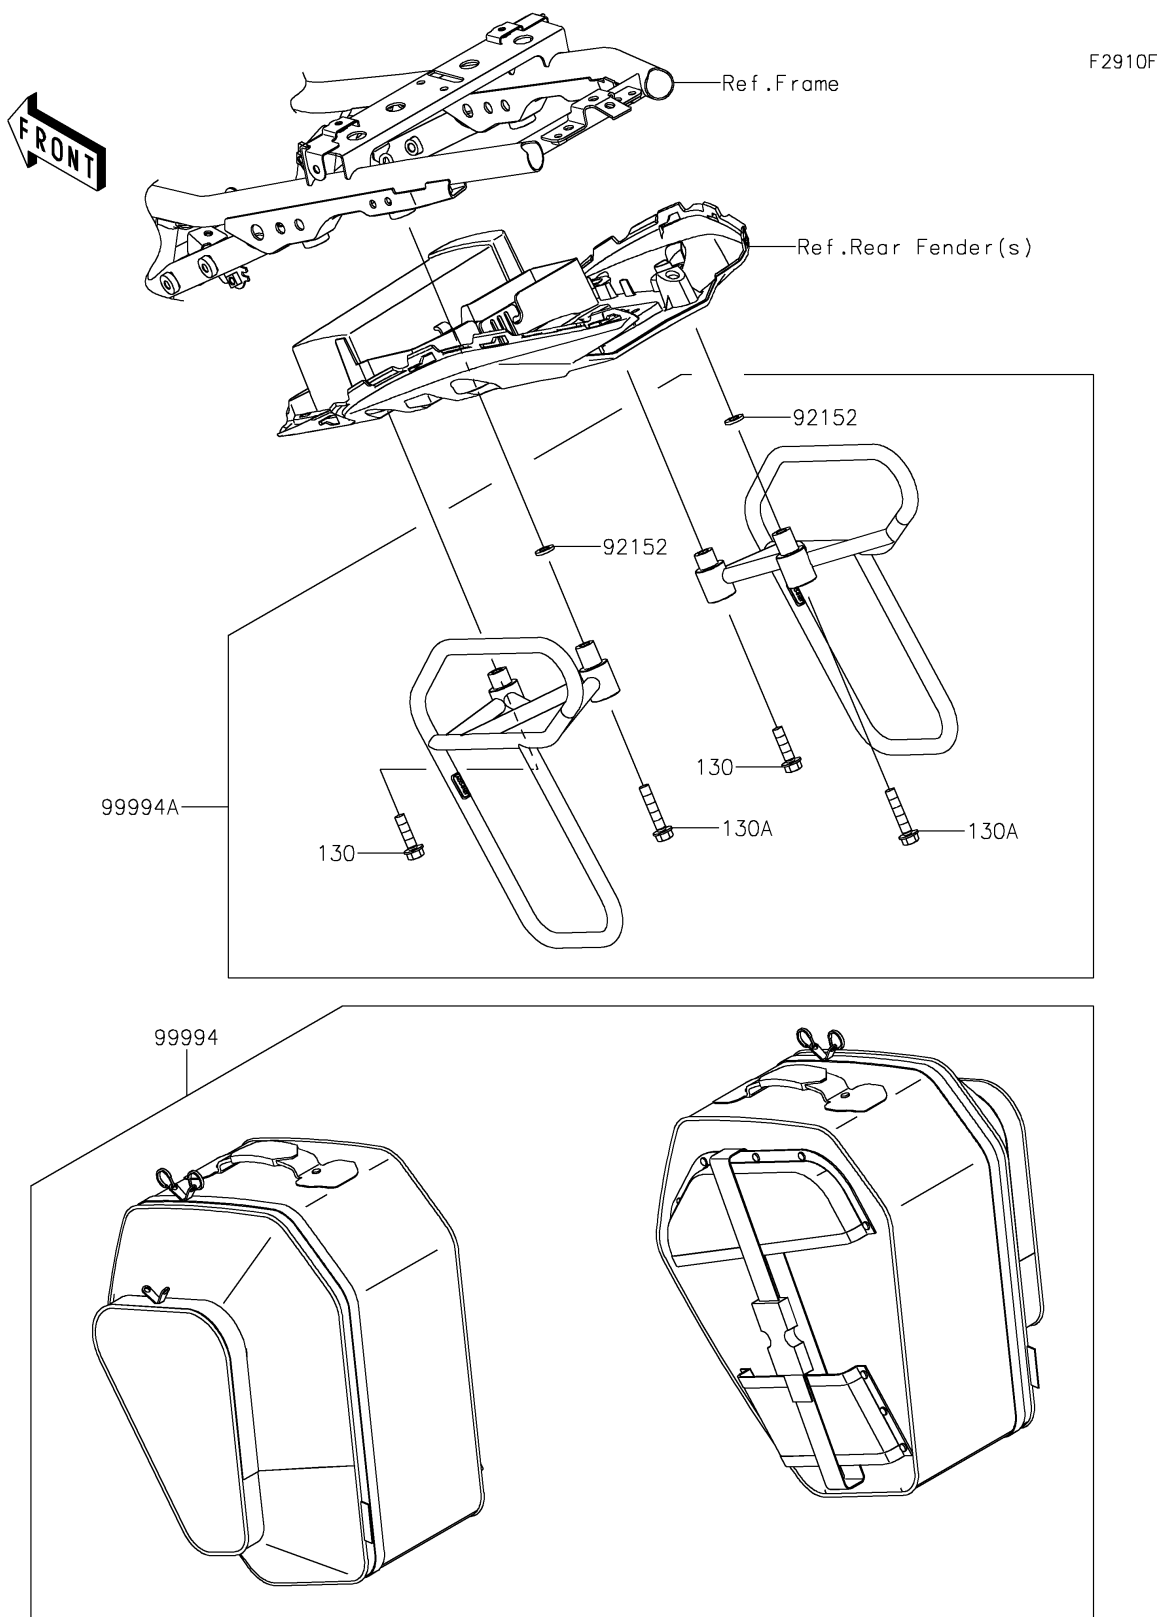

2017 Z650 PARTS DIAGRAM

Accessory(Pannier)

2017 Z650 PARTS LIST

Accessory(Pannier)

ITEM NAME	PART NUMBER	QUANTITY
BOLT-FLANGED,8X30 (Ref # 130)	130BA0830	1
BOLT-FLANGED,8X40 (Ref # 130A)	130BA0840	1
COLLAR,8.5X16X2.3 (Ref # 92152)	92152-2320	1
KIT-ACC,PANNIER(SOFT-LUGGAGE) (Ref # 99994)	99994-0801	1
KIT-ACCESSORY,PANNIER BRACKET (Ref # 99994A)	99994-0802	1