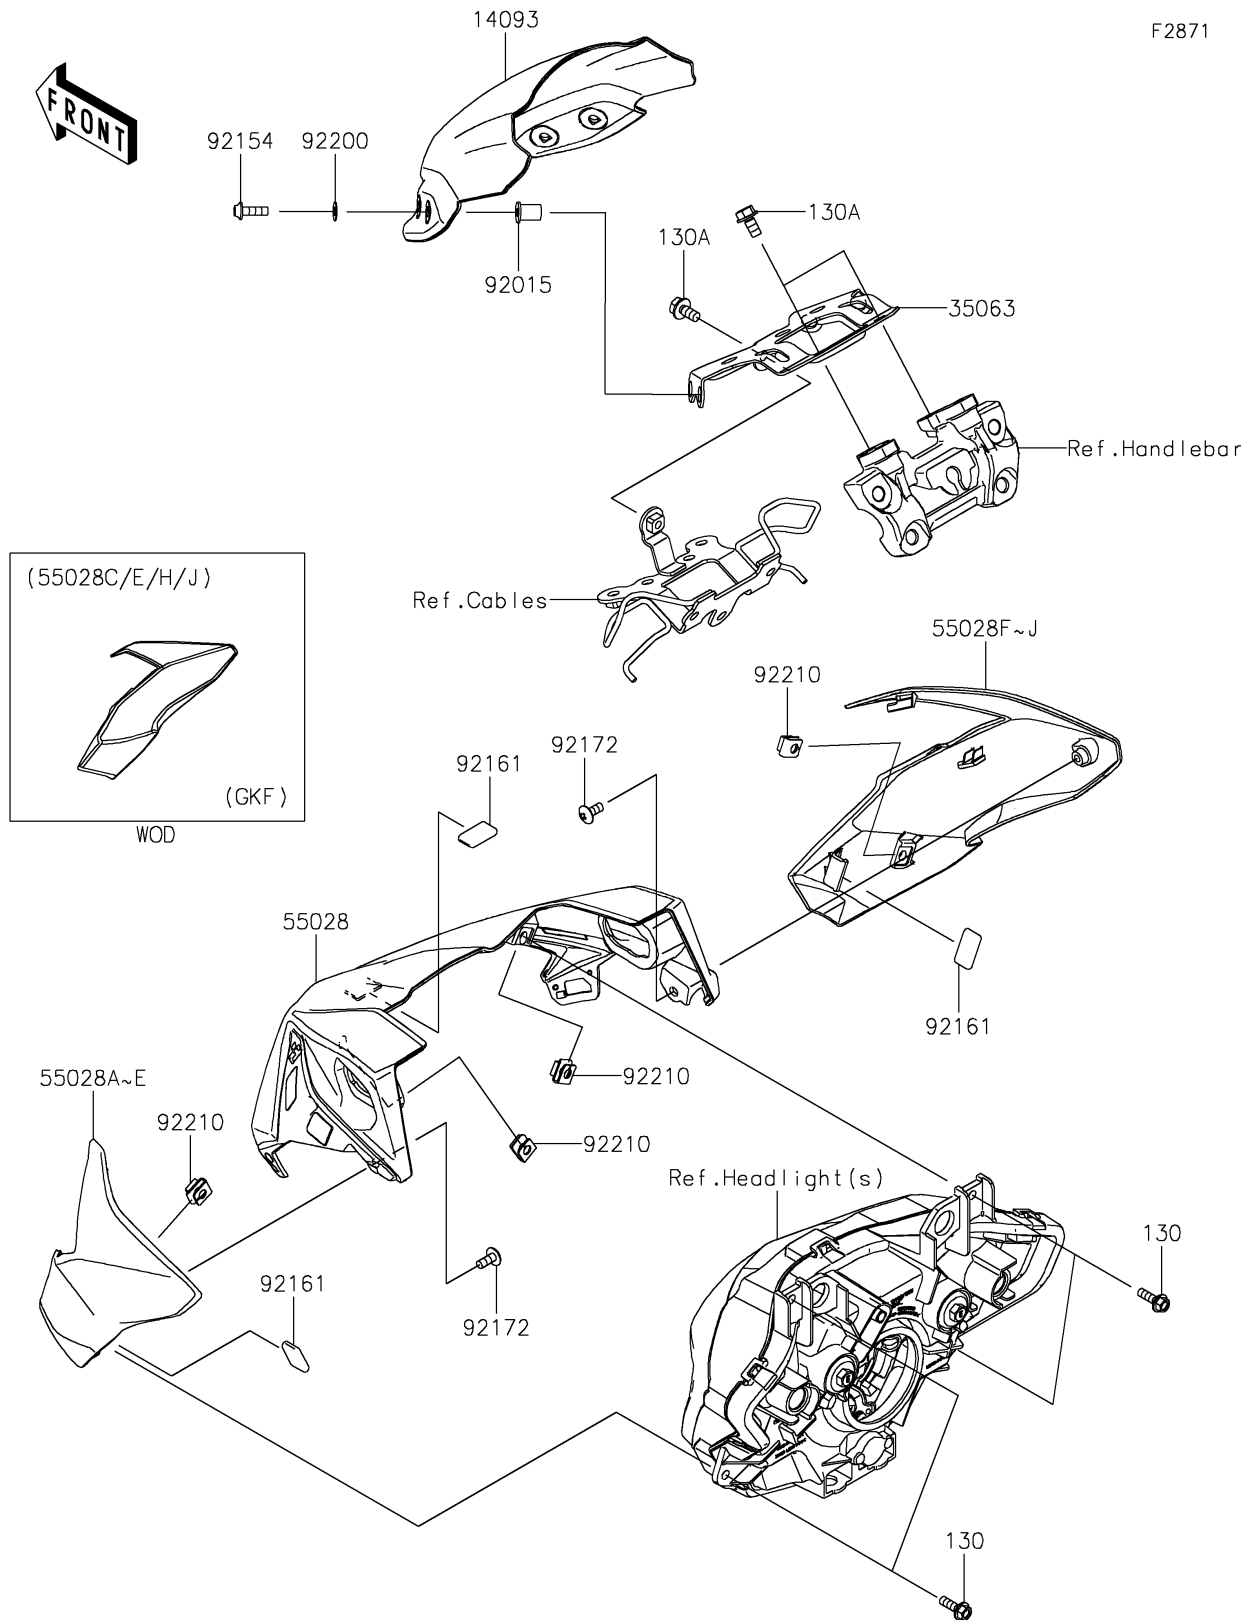

2017 Z650 PARTS DIAGRAM

Cowling

2017 Z650 PARTS LIST

Cowling

ITEM NAME	PART NUMBER	QUANTITY
BOLT-FLANGED,5X16 (Ref # 130)	130BA0516	1
BOLT-FLANGED,6X12 (Ref # 130A)	130BB0612	1
COVER,METER (Ref # 14093)	14093-0487	1
STAY,METER (Ref # 35063)	35063-1352	1
COWLING,UPP (Ref # 55028)	55028-0587	1
COWLING,UPP,LH,P.F.S.WHITE (Ref # 55028B)	55028-0588-40X	1
COWLING,UPP,LH,M.S.BLACK (Ref # 55028D)	55028-0588-660	1
COWLING,UPP,RH,P.F.S.WHITE (Ref # 55028G)	55028-0589-40X	1
COWLING,UPP,RH,M.S.BLACK (Ref # 55028I)	55028-0589-660	1
NUT,WELL,5MM (Ref # 92015)	92015-1757	1
BOLT,SOCKET,5X16 (Ref # 92154)	92154-1701	1
DAMPER,12X23 (Ref # 92161)	92161-1367	1
SCREW,5X12 (Ref # 92172)	92172-0821	1
WASHER,NYLON,5.3X11.5X0.5 (Ref # 92200)	92200-1480	1
NUT,5MM (Ref # 92210)	92210-0351	1