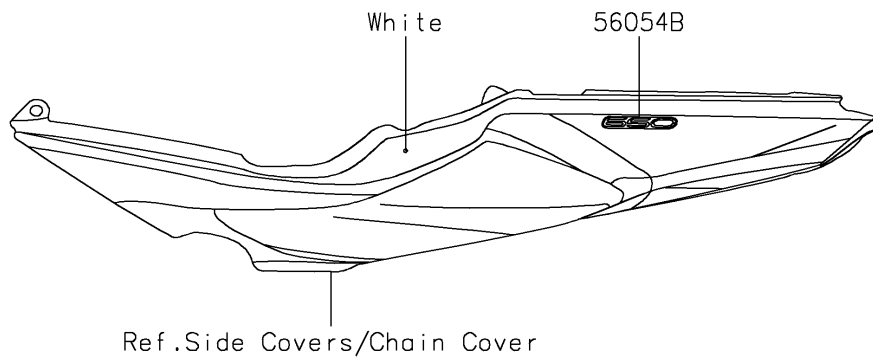

## 2017 Z650 PARTS DIAGRAM

Decals(White)(GHF)

F2861A

## 2017 Z650 PARTS LIST

Decals(White)(GHF)

ITEM NAME	PART NUMBER	QUANTITY
MARK,FUEL TANK,KAWASAKI (Ref # 56054)	56054-2132	1
MARK,SHROUD,Z (Ref # 56054A)	56054-2133	1
MARK,TAIL COVER,650 (Ref # 56054B)	56054-2159	1
PATTERN,SHROUD,LH (Ref # 56075)	56075-2383	1
PATTERN,SHROUD,RH (Ref # 56075A)	56075-2384	1