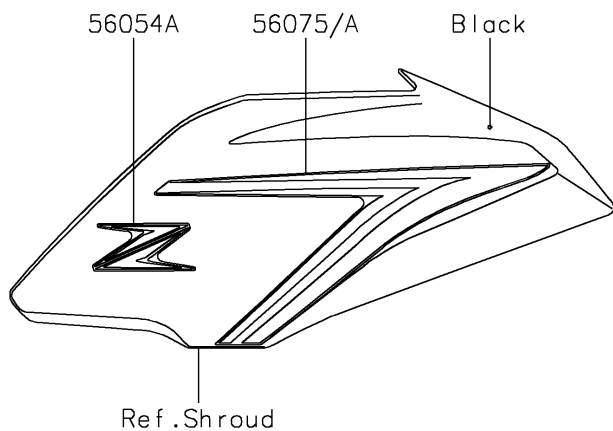

## 2017 Z650 PARTS DIAGRAM

Decals(White)(GHF)

F2861A

## 2017 Z650 PARTS LIST

Decals(White)(GHF)

ITEM NAME	PART NUMBER	QUANTITY
MARK,FUEL TANK,KAWASAKI (Ref # 56054)	56054-2132	1
MARK,SHROUD,Z (Ref # 56054A)	56054-2133	1
MARK,TAIL COVER,650 (Ref # 56054B)	56054-2159	1
PATTERN,SHROUD,LH (Ref # 56075)	56075-2383	1
PATTERN,SHROUD,RH (Ref # 56075A)	56075-2384	1