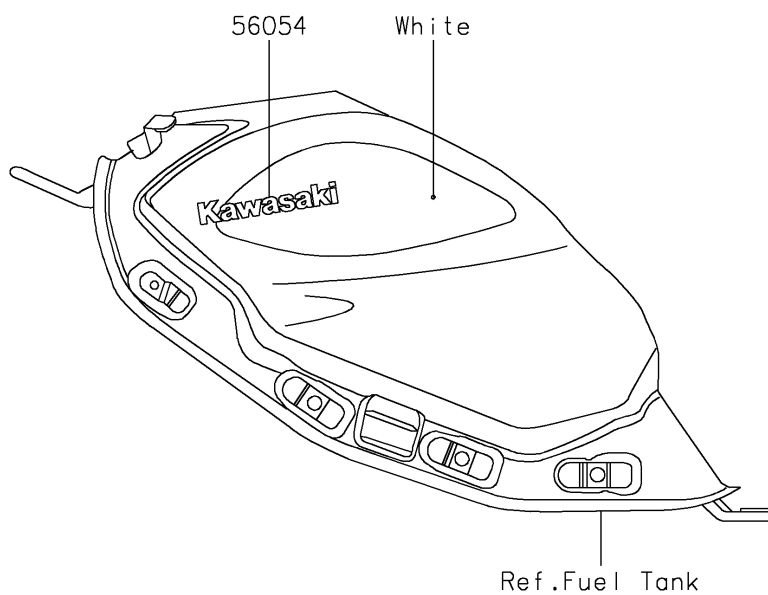

## 2017 Z650 PARTS DIAGRAM

Decals(White)(GHF)

F2861A

## 2017 Z650 PARTS LIST

Decals(White)(GHF)

ITEM NAME	PART NUMBER	QUANTITY
MARK,FUEL TANK,KAWASAKI (Ref # 56054)	56054-2132	1
MARK,SHROUD,Z (Ref # 56054A)	56054-2133	1
MARK,TAIL COVER,650 (Ref # 56054B)	56054-2159	1
PATTERN,SHROUD,LH (Ref # 56075)	56075-2383	1
PATTERN,SHROUD,RH (Ref # 56075A)	56075-2384	1