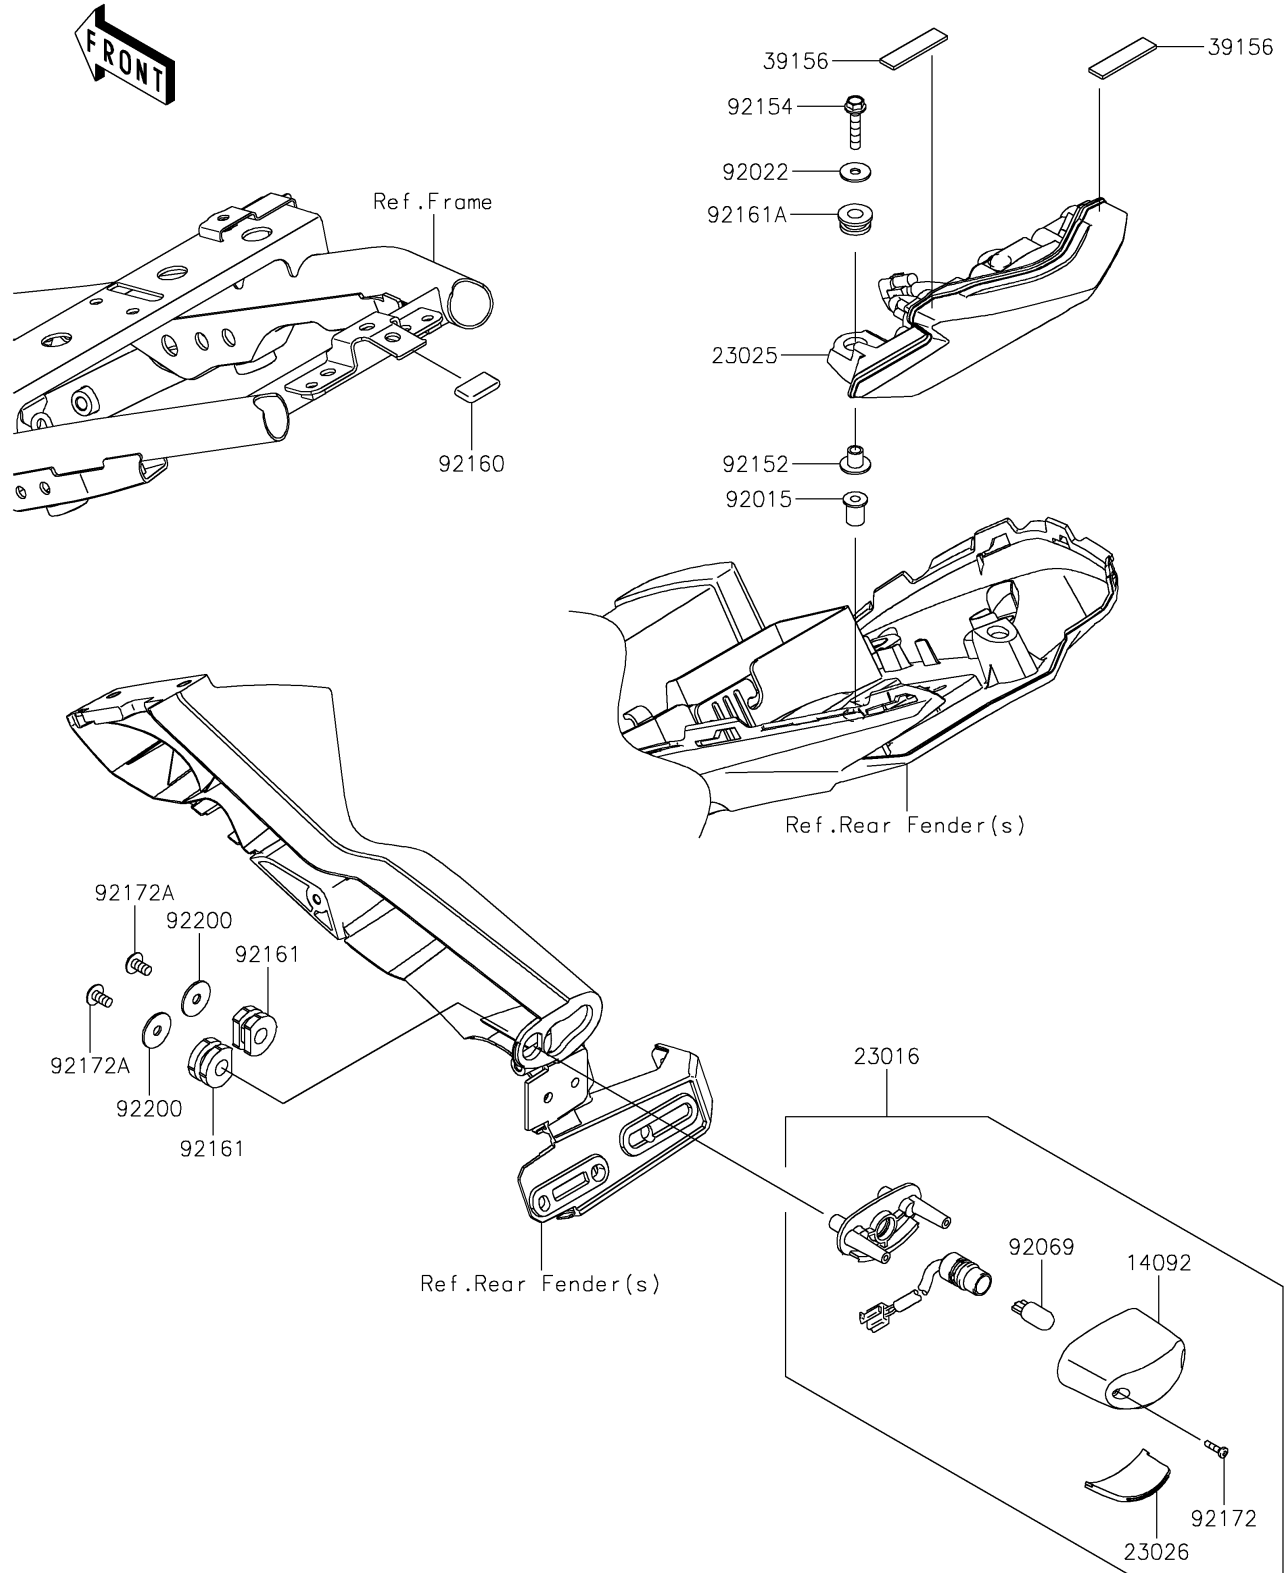

2017 Z650 PARTS DIAGRAM

Taillight(s)

F2720

2017 Z650 PARTS LIST

Taillight(s)

ITEM NAME	PART NUMBER	QUANTITY
COVER,LICENSE LAMP (Ref # 14092)	14092-0001	1
LAMP-ASSY,LICENSE (Ref # 23016)	23016-0607	1
LAMP-TAIL (Ref # 23025)	23025-0361	1
LENS,LICENCE LAMP (Ref # 23026)	23026-0028	1
PAD (Ref # 39156)	39156-2170	1
NUT,WELL,5MM (Ref # 92015)	92015-1757	1
WASHER,5.2X16X1.2 (Ref # 92022)	92022-263	1
BULB,12V 5W (Ref # 92069)	92069-1016	1
COLLAR (Ref # 92152)	92152-1592	1
BOLT,FLANGED,5X25 (Ref # 92154)	92154-0846	1
DAMPER (Ref # 92160)	92160-1190	1
DAMPER (Ref # 92161)	92161-0776	1
DAMPER,8X18X8.1 (Ref # 92161A)	92161-1369	1
SCREW,TAPPING,2.9X13 (Ref # 92172)	92172-0343	1
SCREW,TAPPING,5X16 (Ref # 92172A)	92172-0427	1
WASHER,5.5X20X1.2 (Ref # 92200)	92200-0284	1