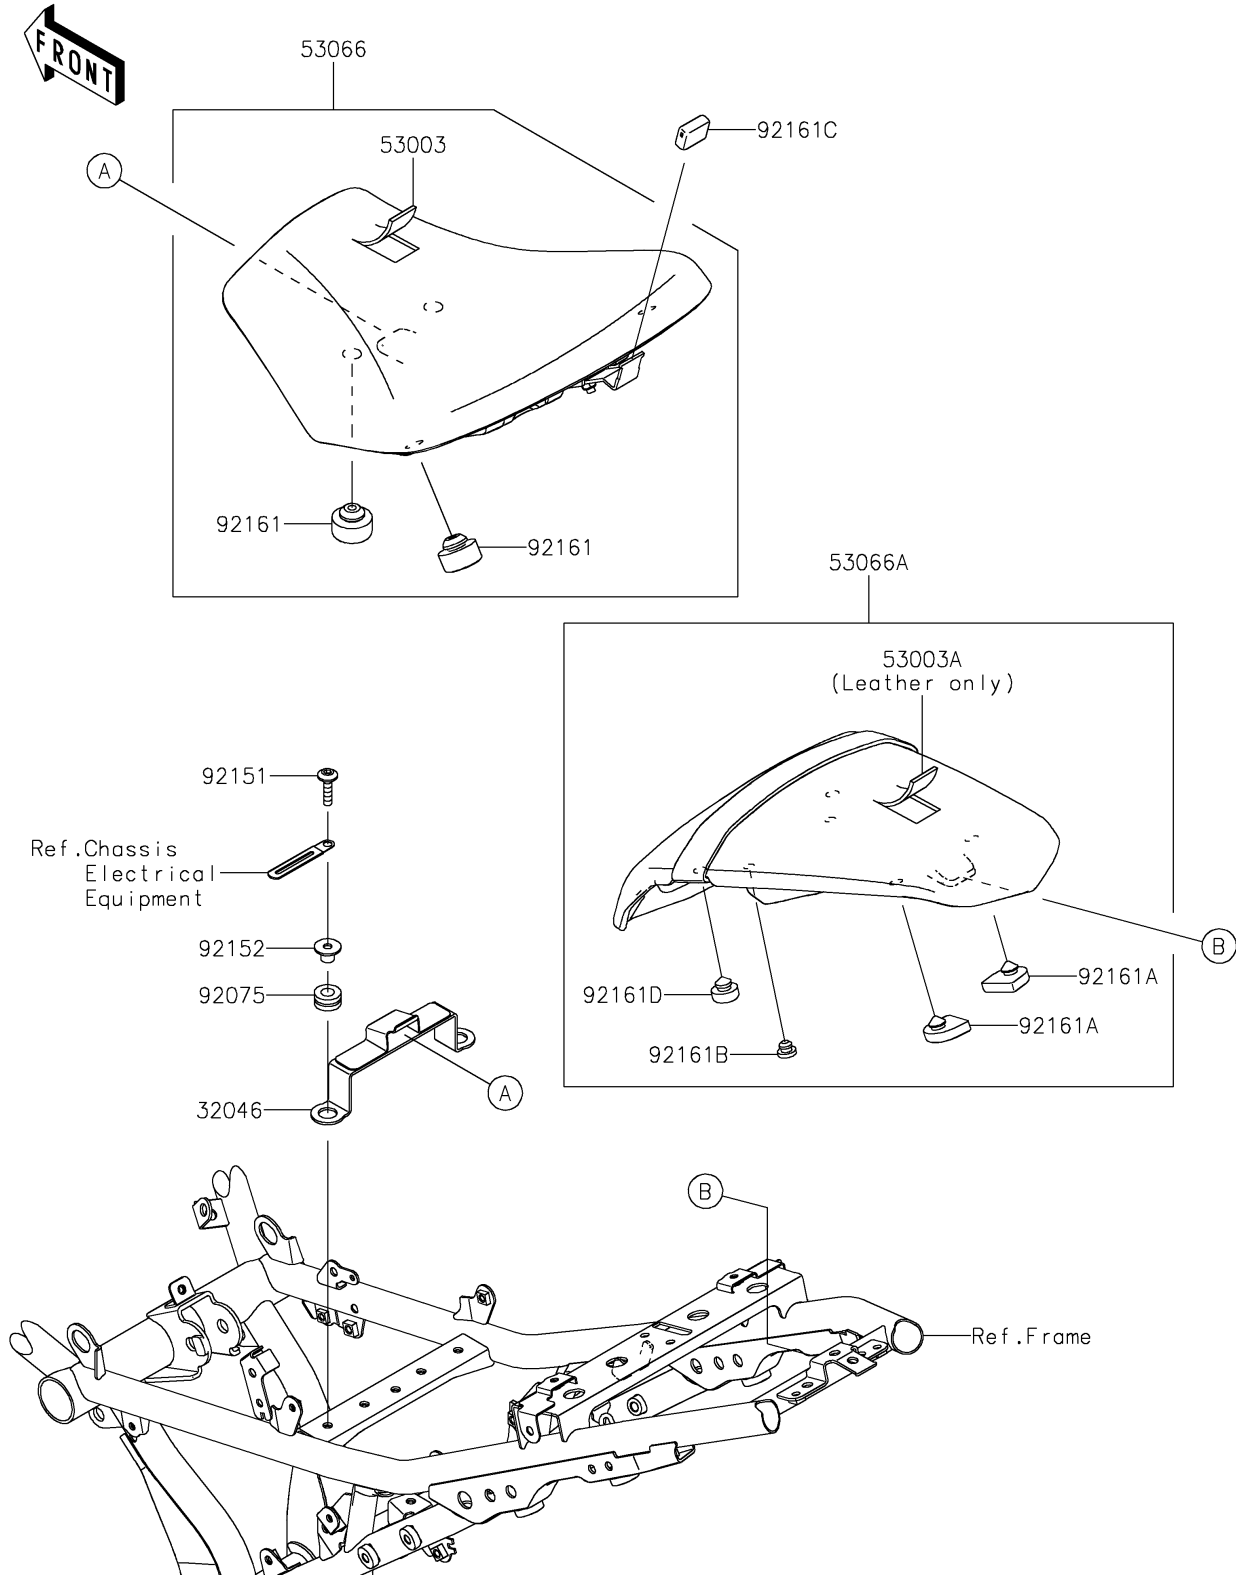

2017 Z650 PARTS DIAGRAM

Seat

F2510

2017 Z650 PARTS LIST

Seat

ITEM NAME	PART NUMBER	QUANTITY
BRACKET-SEAT (Ref # 32046)	32046-0394	1
LEATHER,FR SEAT,BLACK (Ref # 53003)	53003-0425-MA	1
LEATHER,RR SEAT,BLACK (Ref # 53003A)	53003-0426-MA	1
SEAT-ASSY,FR,BLACK (Ref # 53066)	53066-0522-MA	1
SEAT-ASSY,RR,BLACK+BLK (Ref # 53066A)	53066-0571-12Y	1
DAMPER (Ref # 92075)	92075-1880	1
BOLT,SOCKET,6X25 (Ref # 92151)	92151-1611	1
COLLAR,6.5X10X11.6 (Ref # 92152)	92152-2326	1
DAMPER,FR SEAT (Ref # 92161)	92161-0930	1
DAMPER,RR SEAT (Ref # 92161A)	92161-0954	1
DAMPER (Ref # 92161B)	92161-1084	1
DAMPER,SEAT BRACKET,FR (Ref # 92161C)	92161-1865	1
DAMPER,10X20X8 (Ref # 92161D)	92161-1898	1