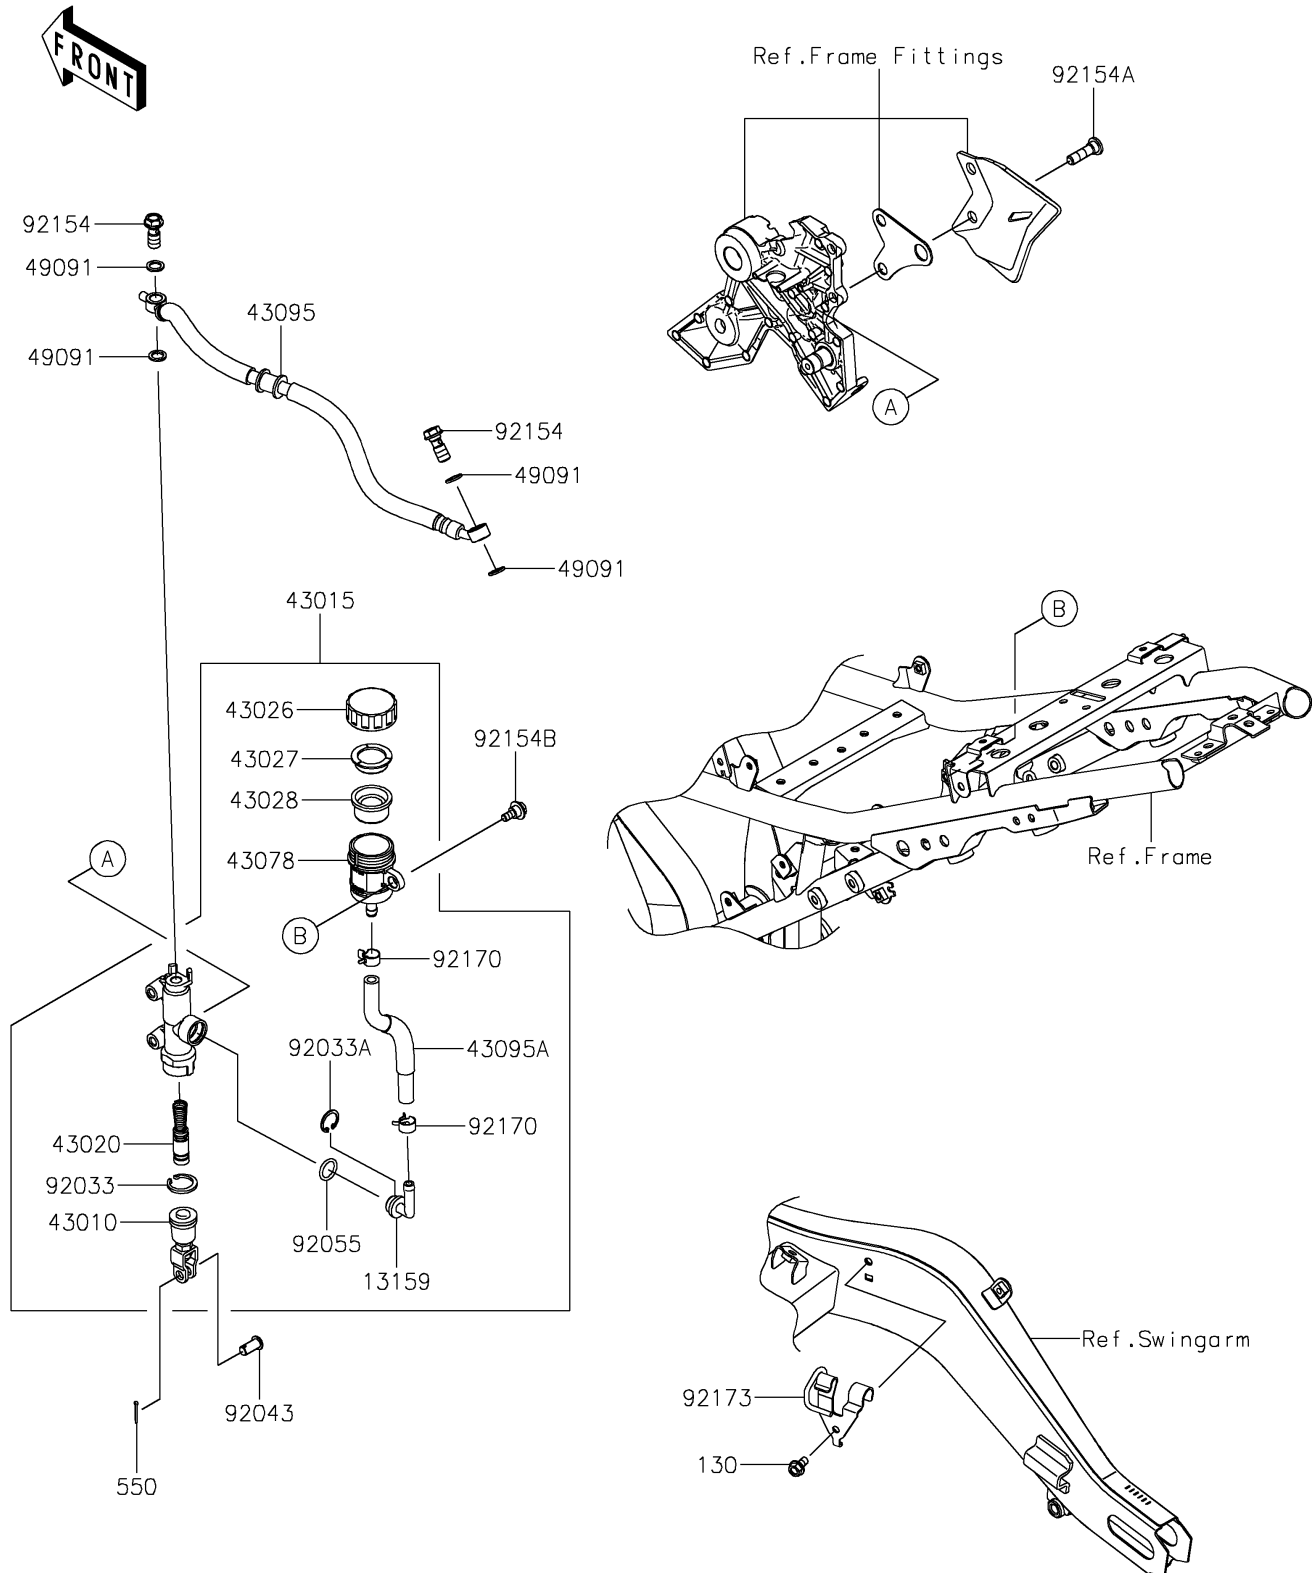

2017 Z650 PARTS DIAGRAM

Rear Master Cylinder

F2293

2017 Z650 PARTS LIST

Rear Master Cylinder

ITEM NAME	PART NUMBER	QUANTITY
BOLT-FLANGED,6X12 (Ref # 130)	130BA0612	1
CONNECTOR (Ref # 13159)	13159-1056	1
ROD-ASSY-BRAKE (Ref # 43010)	43010-1062	1
CYLINDER-ASSY-MASTER (Ref # 43015)	43015-0646	1
PISTON-COMP-BRAKE (Ref # 43020)	43020-1094	1
CAP-BRAKE (Ref # 43026)	43026-0009	1
PLATE-DIAPHRAGM (Ref # 43027)	43027-1053	1
DIAPHRAGM (Ref # 43028)	43028-1065	1
RESERVOIR (Ref # 43078)	43078-0060	1
HOSE-BRAKE,RR,436MM (Ref # 43095)	43095-0965	1
HOSE-BRAKE,RR M/CYL. (Ref # 43095A)	43095-0969	1
WASHER-SEAL,10.1X14.5X1.5 (Ref # 49091)	49091-0001	1
PIN-COTTER,2.0X15 (Ref # 550)	550AA2015	1
RING-SNAP,20.9X24.6X1.2 (Ref # 92033)	92033-0079	1
RING-SNAP,20.5MM (Ref # 92033A)	92033-1186	1
PIN (Ref # 92043)	92043-0182	1
RING-O,14.8X2.4 (Ref # 92055)	92055-0741	1
BOLT,OIL,L=23 (Ref # 92154)	92154-0226	1
BOLT,SOCKET,8X30 (Ref # 92154A)	92154-0843	1
BOLT (Ref # 92154B)	92154-0929	1
CLAMP,HOSE (Ref # 92170)	92170-1091	1
CLAMP,SWING ARM (Ref # 92173)	92173-1665	1