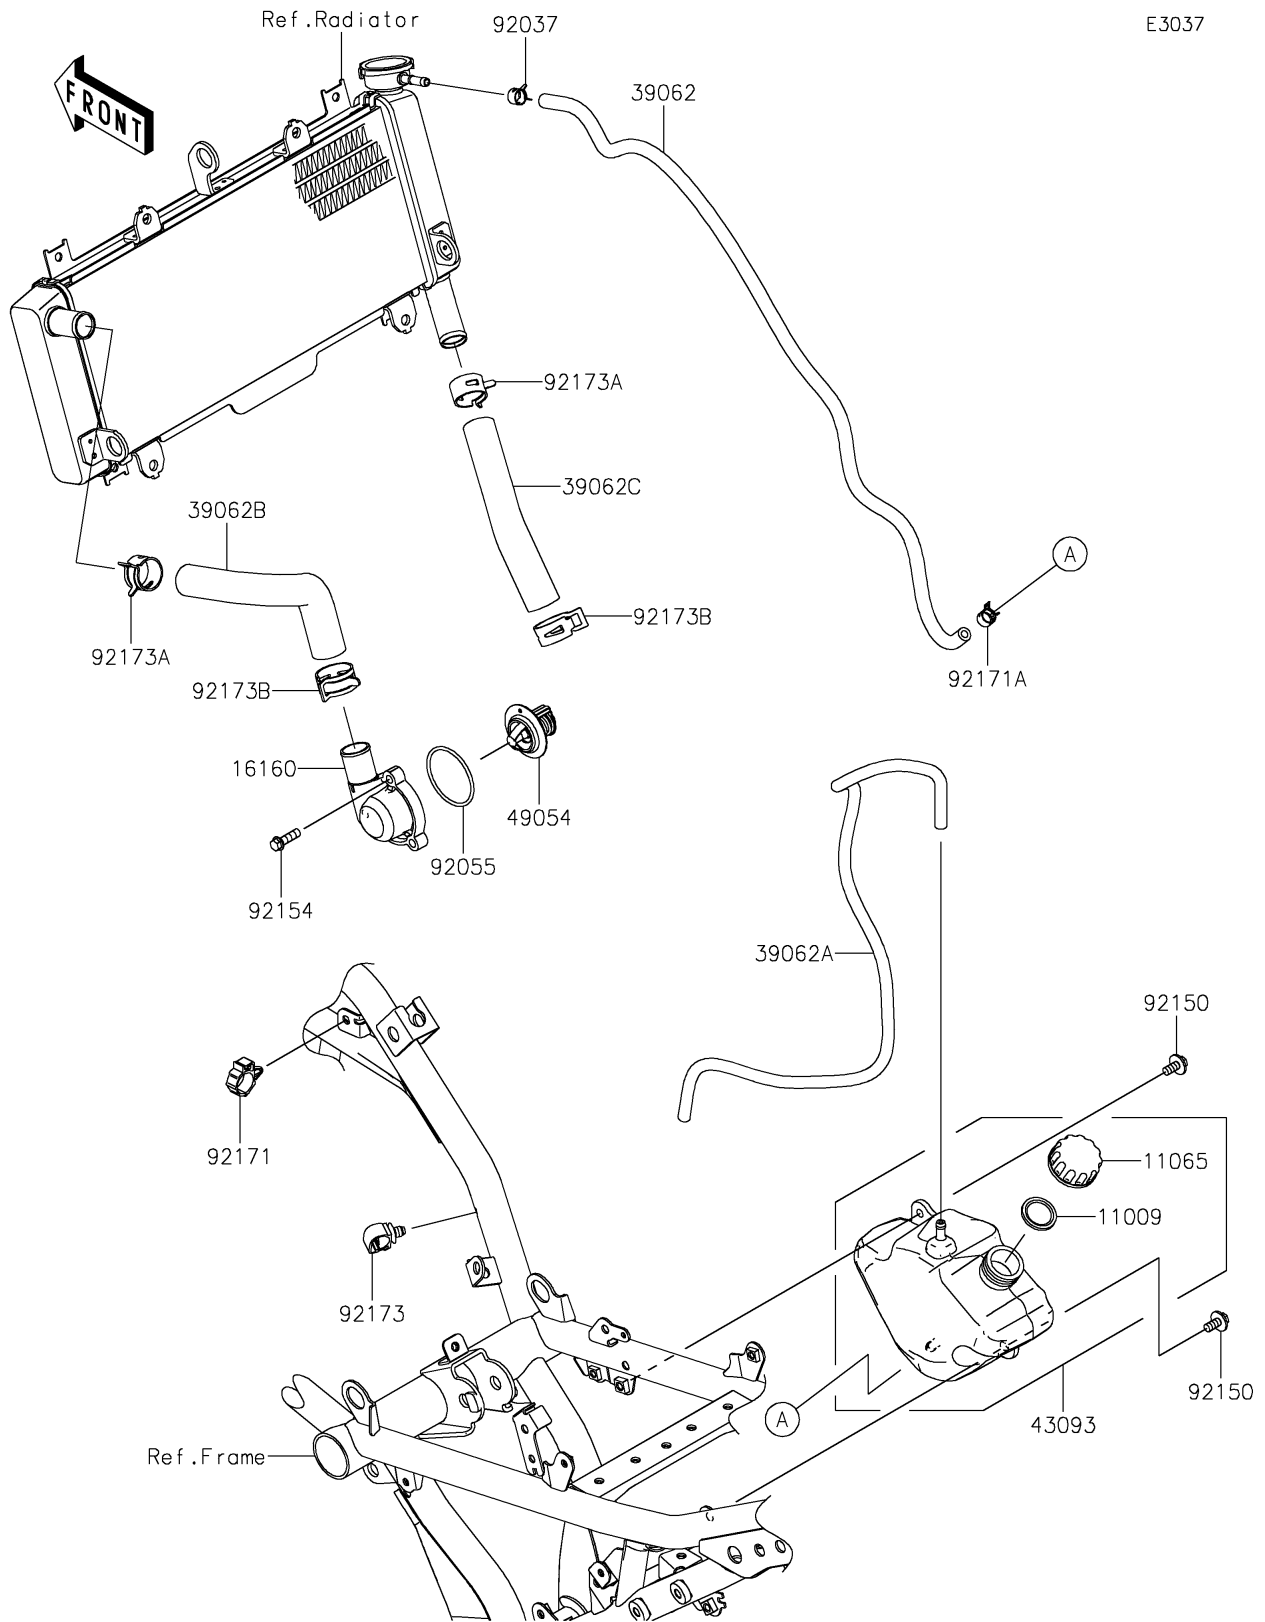

2017 Z650 PARTS DIAGRAM

Water Pipe

E3037

2017 Z650 PARTS LIST

Water Pipe

ITEM NAME	PART NUMBER	QUANTITY
GASKET,RESERVOIR TANK CAP (Ref # 11009)	11009-1145	1
CAP (Ref # 11065)	11065-0962	1
BODY,THERMO (Ref # 16160)	16160-0793	1
HOSE-COOLING,RADI.-RESERVOIR (Ref # 39062)	39062-0745	1
HOSE-COOLING,BREATHER (Ref # 39062A)	39062-0746	1
HOSE-COOLING,HEAD-RADIATOR (Ref # 39062B)	39062-0747	1
HOSE-COOLING,RADIATOR-PUMP (Ref # 39062C)	39062-0748	1
RESERVOIR-ASSY-TANK (Ref # 43093)	43093-0003	1
THERMOSTAT (Ref # 49054)	49054-0001	1
CLAMP (Ref # 92037)	92037-2113	1
RING-O,44.7X2.4 (Ref # 92055)	92055-0160	1
BOLT,6X14 (Ref # 92150)	92150-1340	1
BOLT,FLANGED,6X20 (Ref # 92154)	92154-1778	1
CLAMP,BRAKE HOSE (Ref # 92171)	92171-0316	1
CLAMP,10.5X8X0.7 (Ref # 92171A)	92171-1992	1
CLAMP,12MM DIA. (Ref # 92173)	92173-0736	1
CLAMP (Ref # 92173A)	92173-1567	1
CLAMP (Ref # 92173B)	92173-1688	1