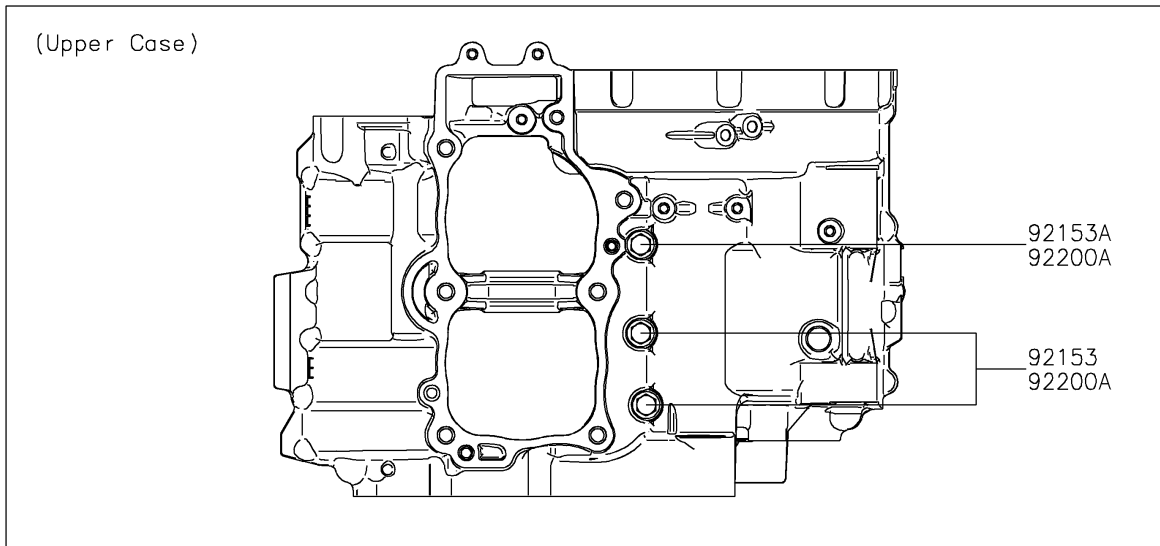

2017 Z650 PARTS DIAGRAM

Crankcase Bolt Pattern

E1412

2017 Z650 PARTS LIST

Crankcase Bolt Pattern

| ITEM NAME | PART NUMBER | QUANTITY |
|-----------------------------------|-------------|----------|
| BOLT,6X38 (Ref # 92150) | 92150-1301 | 1 |
| BOLT,8X60 (Ref # 92151) | 92151-1461 | 1 |
| BOLT,8X73 (Ref # 92151A) | 92151-1462 | 1 |
| BOLT,8X50 (Ref # 92151B) | 92151-1463 | 1 |
| BOLT,FLANGED,8X110 (Ref # 92153) | 92153-0959 | 1 |
| BOLT,FLANGED,8X120 (Ref # 92153A) | 92153-0960 | 1 |
| BOLT,FLANGED,9X113 (Ref # 92153B) | 92153-1449 | 1 |
| BOLT,FLANGED,9X83 (Ref # 92153C) | 92153-1450 | 1 |
| BOLT,FLANGED,6X45 (Ref # 92154) | 92154-0966 | 1 |
| BOLT,FLANGED,6X32 (Ref # 92154A) | 92154-0967 | 1 |
| WASHER,9.2X19X2.3 (Ref # 92200) | 92200-0115 | 1 |
| WASHER,8.5X16X1.2 (Ref # 92200A) | 92200-1063 | 1 |