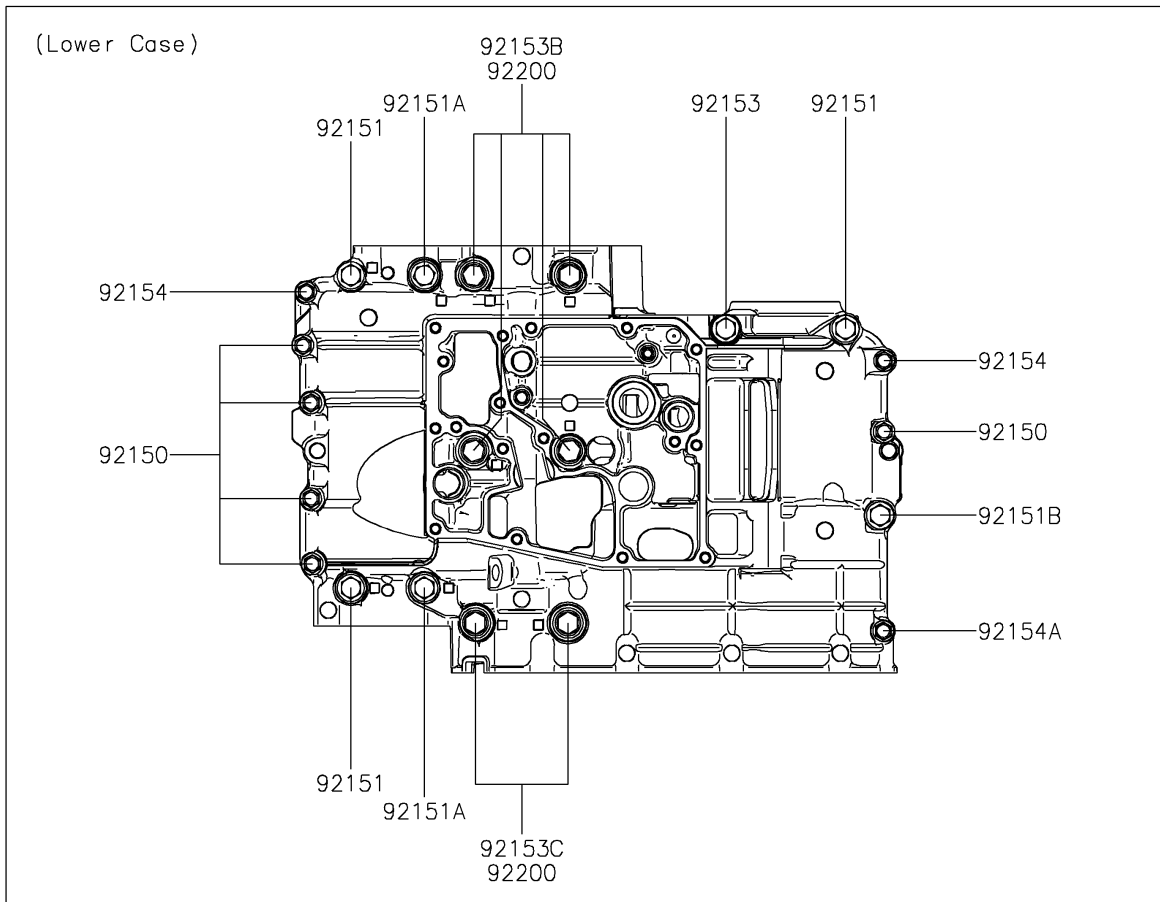

2017 Z650 PARTS DIAGRAM

Crankcase Bolt Pattern

E1412

2017 Z650 PARTS LIST

Crankcase Bolt Pattern

| ITEM NAME | PART NUMBER | QUANTITY |
|-----------------------------------|-------------|----------|
| BOLT,6X38 (Ref # 92150) | 92150-1301 | 1 |
| BOLT,8X60 (Ref # 92151) | 92151-1461 | 1 |
| BOLT,8X73 (Ref # 92151A) | 92151-1462 | 1 |
| BOLT,8X50 (Ref # 92151B) | 92151-1463 | 1 |
| BOLT,FLANGED,8X110 (Ref # 92153) | 92153-0959 | 1 |
| BOLT,FLANGED,8X120 (Ref # 92153A) | 92153-0960 | 1 |
| BOLT,FLANGED,9X113 (Ref # 92153B) | 92153-1449 | 1 |
| BOLT,FLANGED,9X83 (Ref # 92153C) | 92153-1450 | 1 |
| BOLT,FLANGED,6X45 (Ref # 92154) | 92154-0966 | 1 |
| BOLT,FLANGED,6X32 (Ref # 92154A) | 92154-0967 | 1 |
| WASHER,9.2X19X2.3 (Ref # 92200) | 92200-0115 | 1 |
| WASHER,8.5X16X1.2 (Ref # 92200A) | 92200-1063 | 1 |