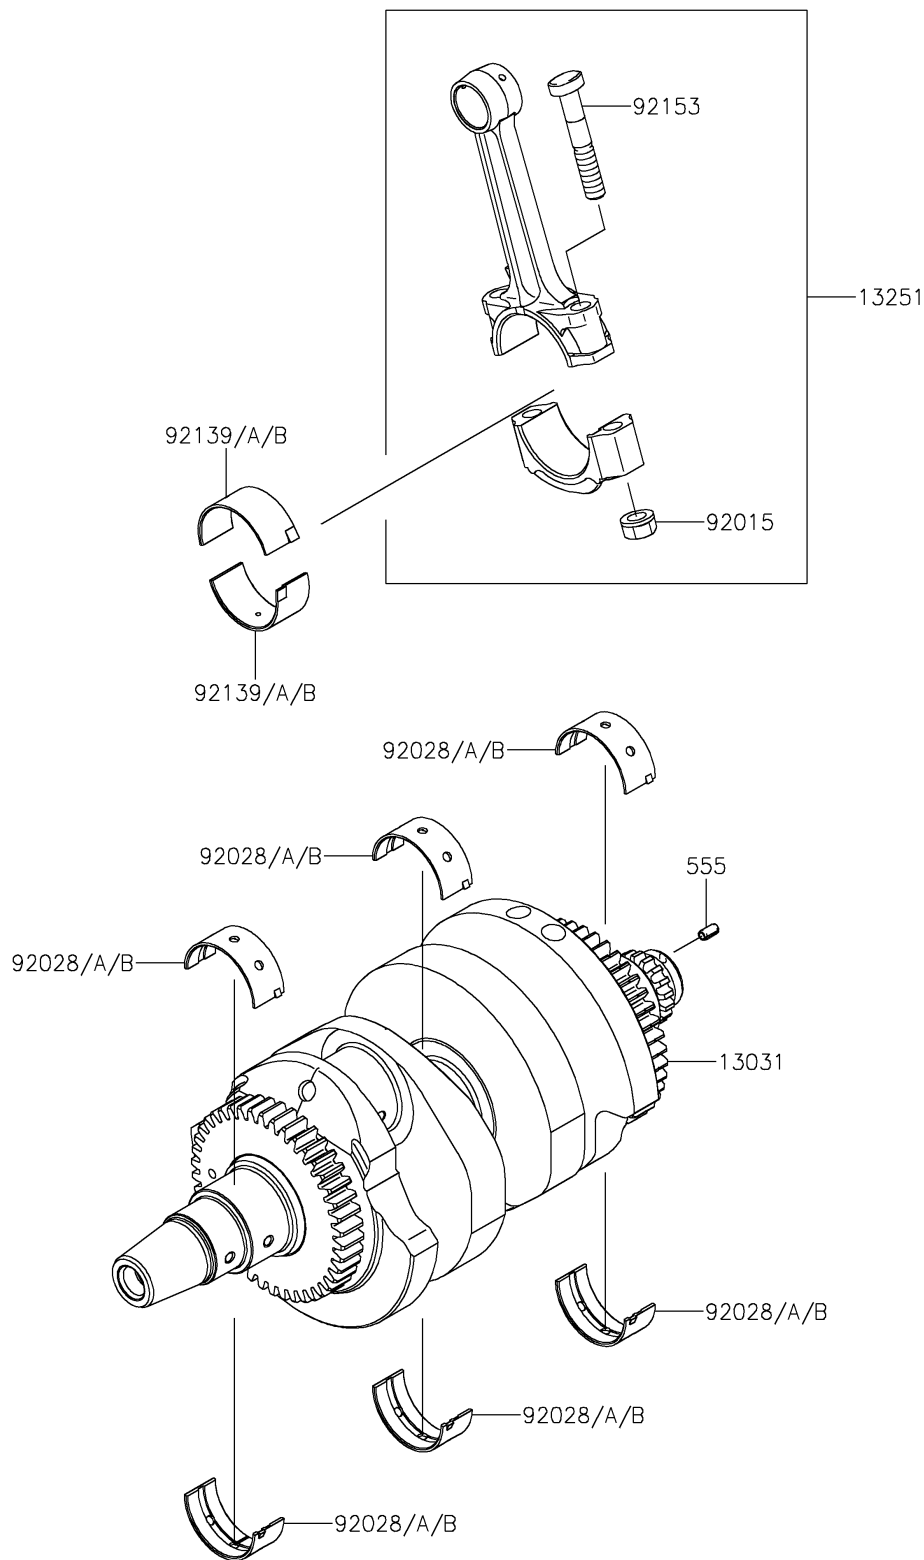

2017 Z650 PARTS DIAGRAM

Crankshaft

E1321

2017 Z650 PARTS LIST

Crankshaft

ITEM NAME	PART NUMBER	QUANTITY
CRANKSHAFT-COMP (Ref # 13031)	13031-0149	1
ROD-ASSY-CONNECTING,K (Ref # 13251)	13251-0010-KK	1
PIN-SPRING,4X8 (Ref # 555)	555A0408	1
NUT,FLANGED,8MM (Ref # 92015)	92015-1311	1
BUSHING,CRANKSHAFT,BLUE (Ref # 92028)	92028-1903	1
BUSHING,CRANKSHAFT,BLACK (Ref # 92028A)	92028-1904	1
BUSHING,CRANKSHAFT,BROWN (Ref # 92028B)	92028-1905	1
BUSHING,CON-ROD,BLUE (Ref # 92139)	92139-0114	1
BUSHING,CON-ROD,BLACK (Ref # 92139A)	92139-0115	1
BUSHING,CON-ROD,BROWN (Ref # 92139B)	92139-0116	1
BOLT,CON-ROD,8X49 (Ref # 92153)	92153-0957	1