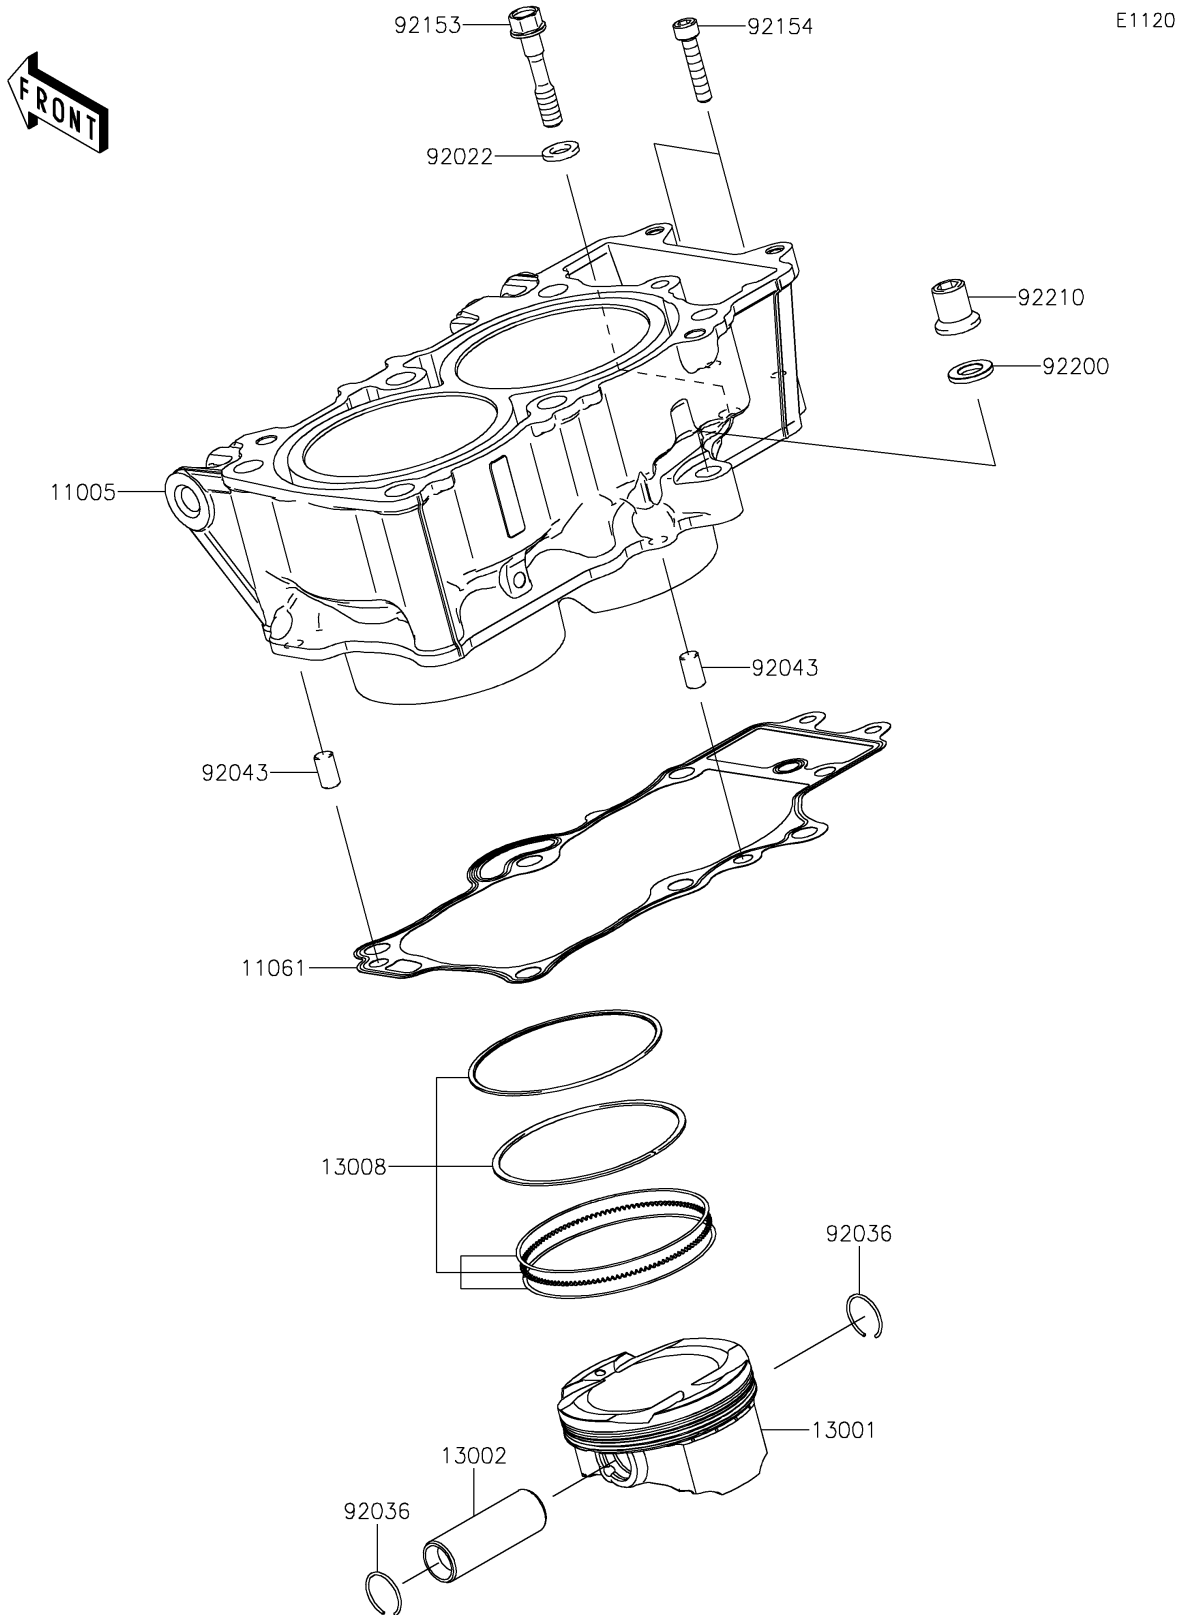

2017 Z650 PARTS DIAGRAM

Cylinder/Piston(s)

2017 Z650 PARTS LIST

Cylinder/Piston(s)

ITEM NAME	PART NUMBER	QUANTITY
CYLINDER-ENGINE (Ref # 11005)	11005-0666	1
GASKET,CYLINDER BASE (Ref # 11061)	11061-1207	1
PISTON-ENGINE (Ref # 13001)	13001-0786	1
PIN-PISTON (Ref # 13002)	13002-0007	1
RING-SET-PISTON (Ref # 13008)	13008-1196	1
WASHER,9X15.5X2 (Ref # 92022)	92022-1401	1
RING-SNAP,PISTON PIN (Ref # 92036)	92036-008	1
PIN,8X14 (Ref # 92043)	92043-1567	1
BOLT,8X43 (Ref # 92153)	92153-1011	1
BOLT,SOCKET,6X30 (Ref # 92154)	92154-0116	1
WASHER,10.5X19X2.3 (Ref # 92200)	92200-0363	1
NUT (Ref # 92210)	92210-0223	1