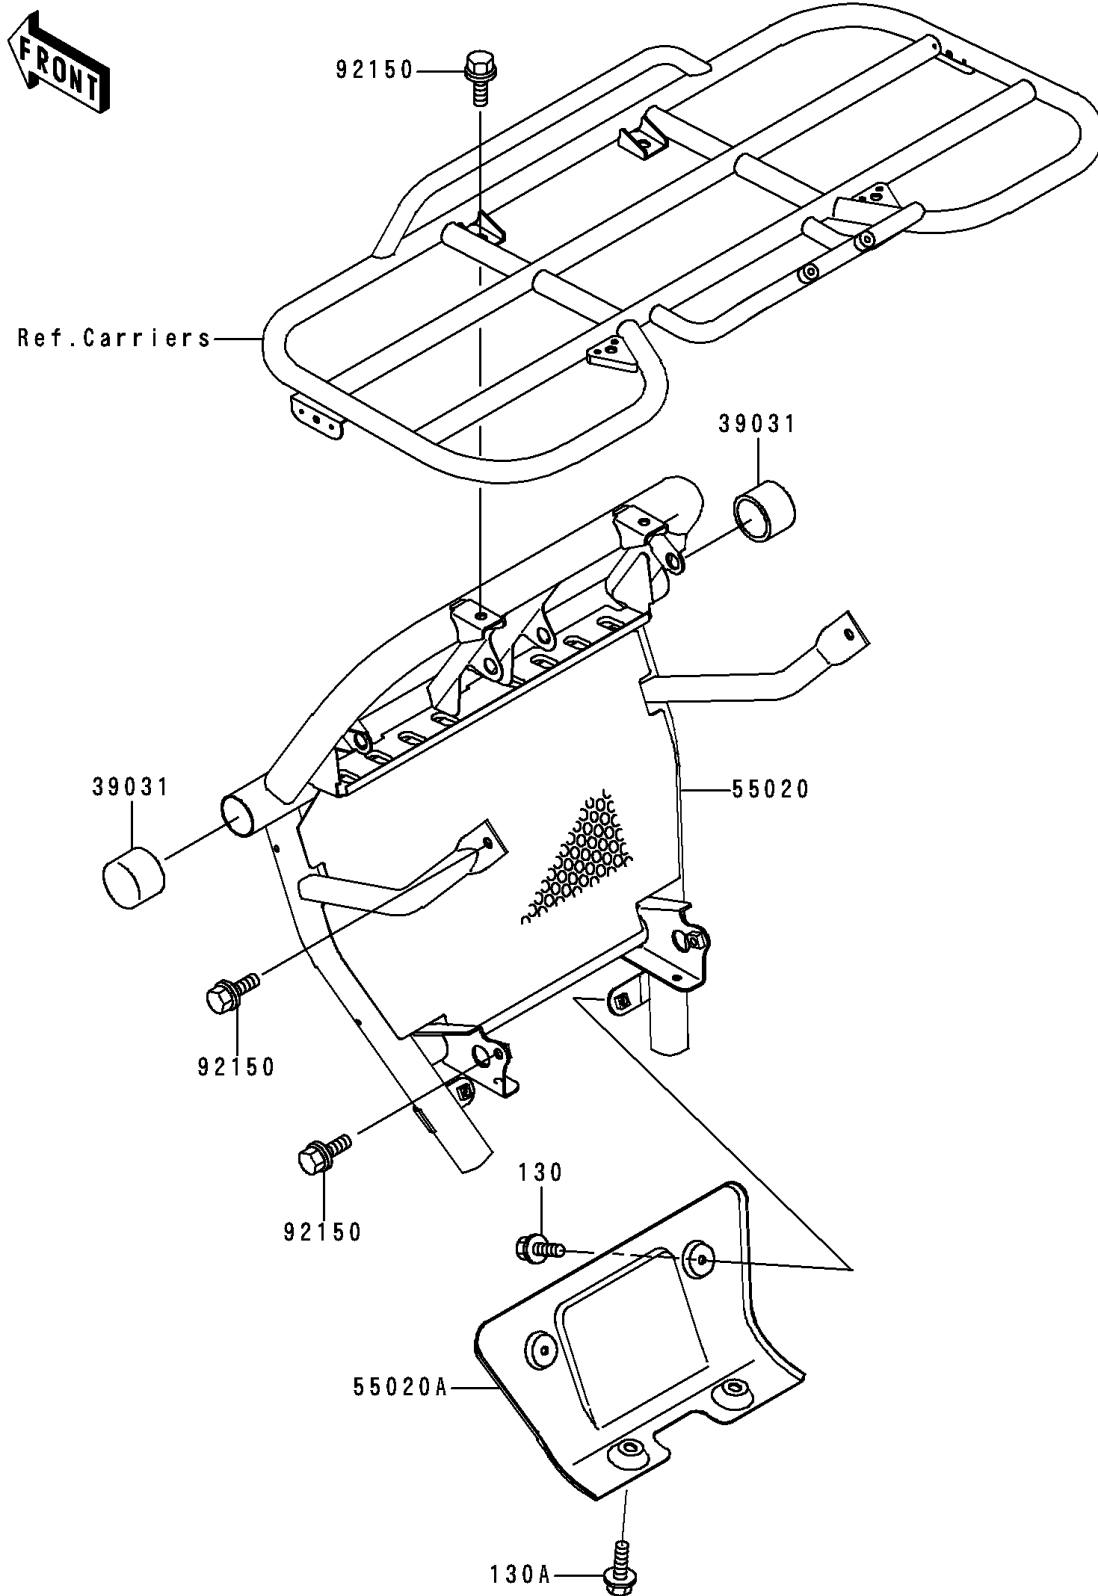

1998 Prairie® 400 PARTS DIAGRAM

Guard(s)

F2680

1998 Prairie® 400 PARTS LIST

Guard(s)

ITEM NAME	PART NUMBER	QUANTITY
BOLT-FLANGED (Ref # 130)	130J0612	1
BOLT-FLANGED (Ref # 130A)	130J0812	1
CAP-END,BUMPER PIPE (Ref # 39031)	39031-1059	1
GUARD,FR,S.GRAY (Ref # 55020)	55020-1548-1U	1
GUARD,FRONT DIFF,SILVER (Ref # 55020A)	55020-1549-5A	1
BOLT,8X12 (Ref # 92150)	92150-1780	1