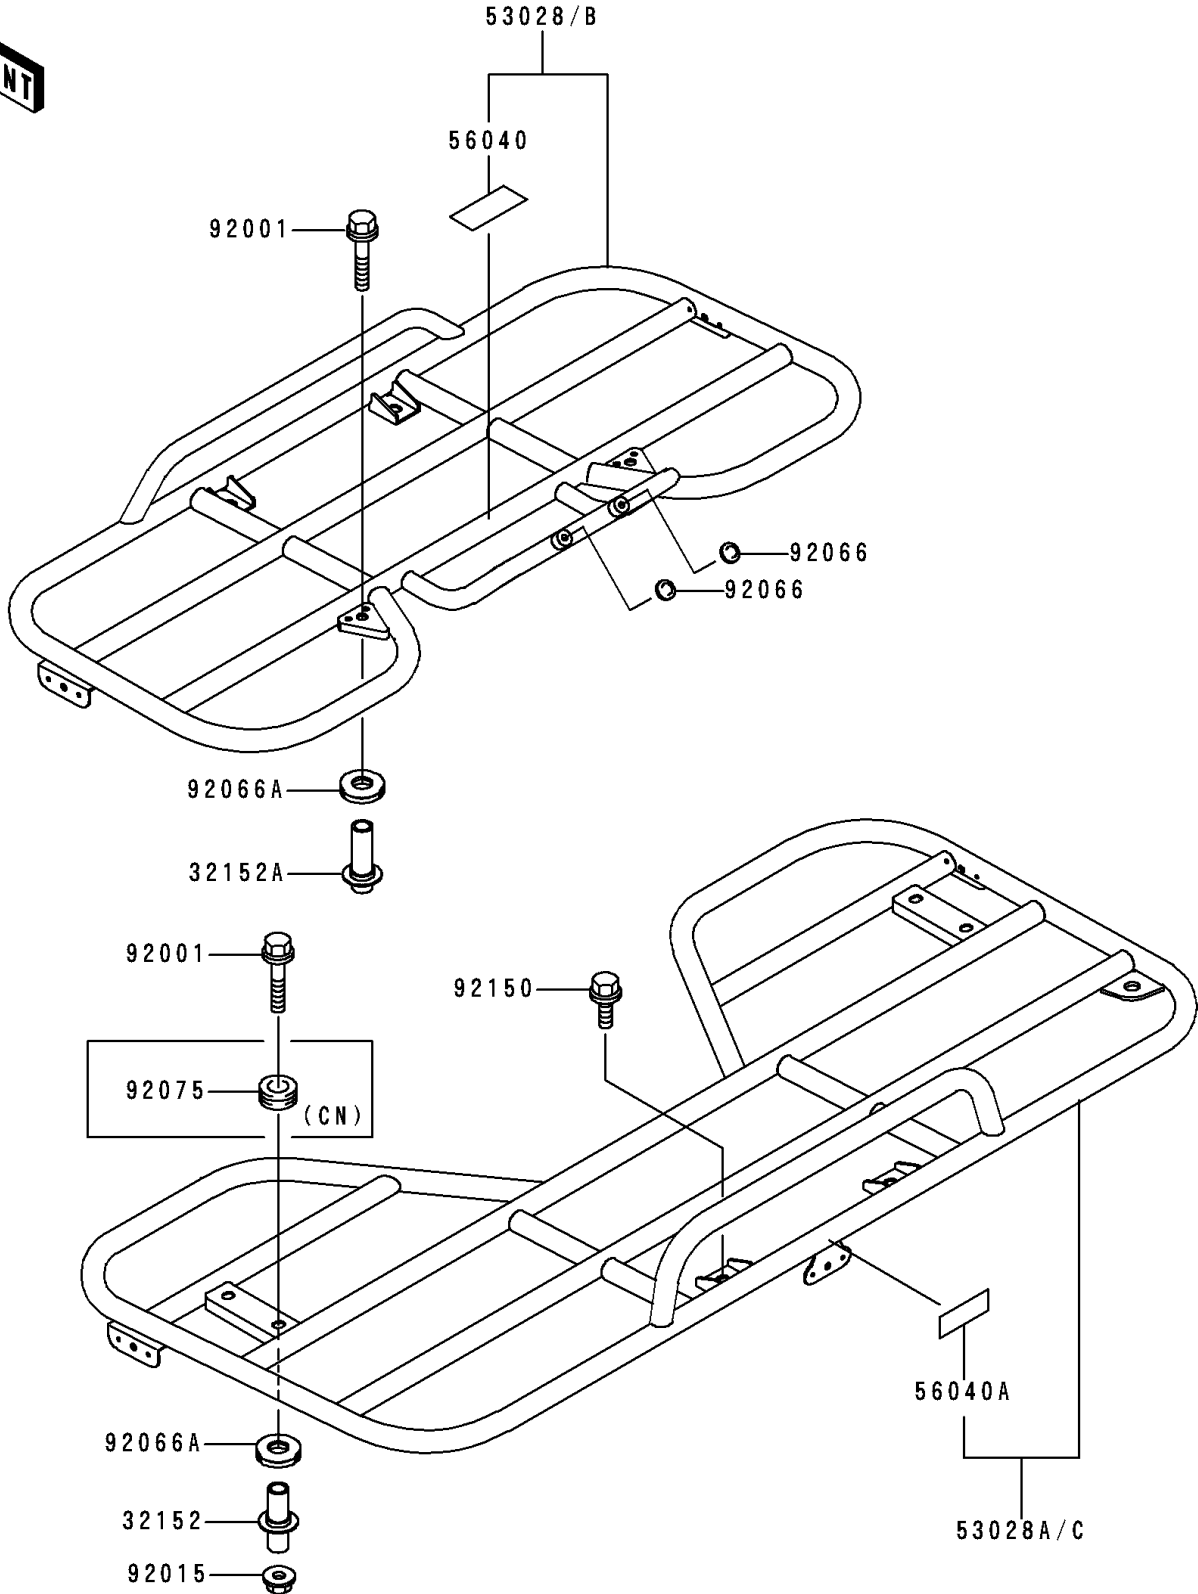

1998 Prairie® 400 PARTS DIAGRAM

Carrier(s)

F2520

1998 Prairie® 400 PARTS LIST

Carrier(s)

ITEM NAME	PART NUMBER	QUANTITY
PIPE,REAR CARRIER (Ref # 32152)	32152-1066	1
PIPE,FRONT CARRIER (Ref # 32152A)	32152-1067	1
LABEL-WARNING,MAXIMUM LOAD (Ref # 56040)	56040-1321	1
LABEL-WARNING,MAXIMUM LOAD (Ref # 56040A)	56040-1322	1
BOLT,FLANGED,8X75,BLACK (Ref # 92001)	92001-1642	1
NUT,FLANGED,LOCK,8MM (Ref # 92015)	92015-1696	1
PLUG (Ref # 92066A)	92066-1438	1
BOLT,8X12 (Ref # 92150)	92150-1780	1
CARRIER-ASSY,FR,S.GRAY (Ref # 53028)	53028-1078-1U	1
CARRIER-ASSY,RR,S.GRAY (Ref # 53028A)	53028-1079-1U	1
CARRIER-ASSY,FR,S.GRAY (Ref # 53028B)	53028-1080-1U	1
CARRIER-ASSY,RR,S.GRAY (Ref # 53028C)	53028-1081-1U	1
PLUG,5.5X3 (Ref # 92066)	92066-1267	1
DAMPER (Ref # 92075)	92075-1086	1