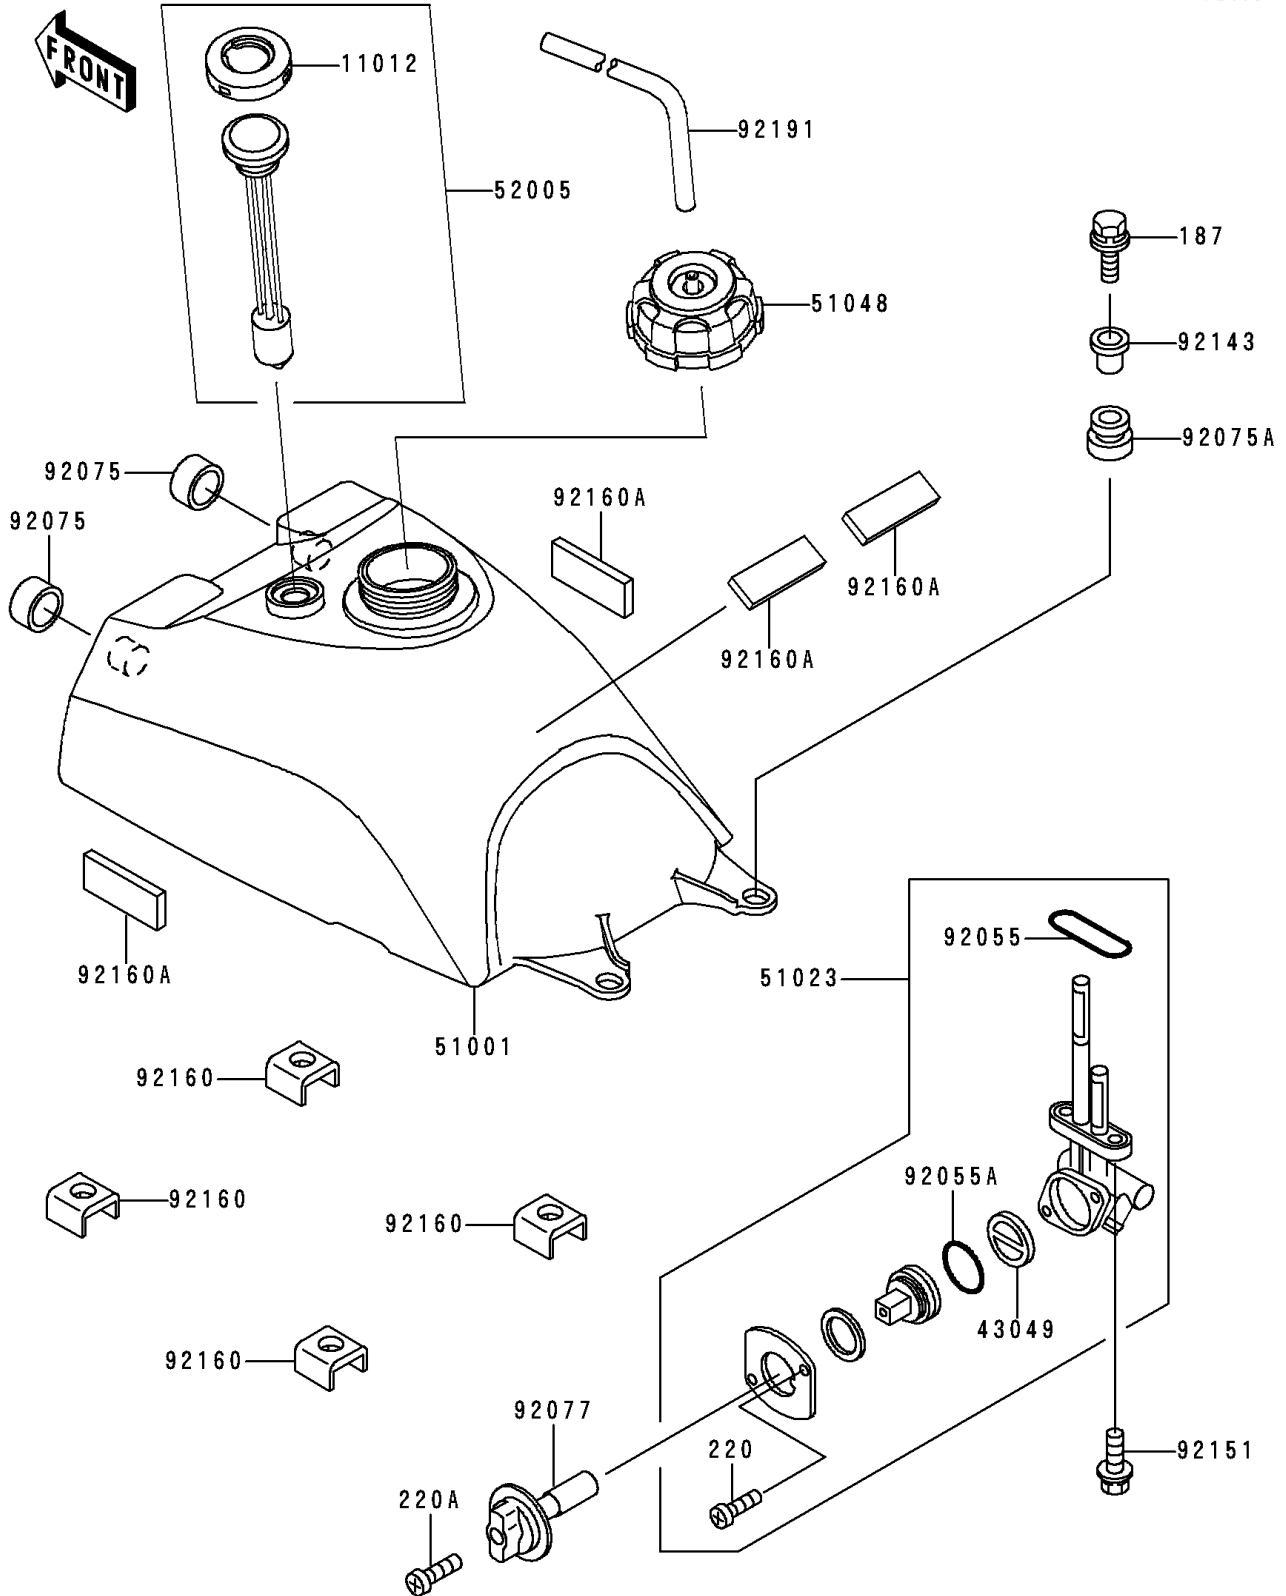

1998 Prairie® 400 PARTS DIAGRAM

Fuel Tank

F2410

1998 Prairie® 400 PARTS LIST

Fuel Tank

ITEM NAME	PART NUMBER	QUANTITY
BOLT-UPSET-WSP (Ref # 187)	187G0635	1
SCREW-PAN-CROS (Ref # 220)	220B0308	1
SCREW-PAN-CROS,4X25,BLACK (Ref # 220A)	220C0425	1
CAP,FUEL GAUGE (Ref # 11012)	11012-1627	1
PACKING,TAP VALVE (Ref # 43049)	43049-1066	1
TANK-COMP-FUEL (Ref # 51001)	51001-1500	1
TAP-ASSY,FUEL (Ref # 51023)	51023-1224	1
CAP-ASSY-TANK,FUEL (Ref # 51048)	51048-1090	1
GAUGE,FUEL (Ref # 52005)	52005-1121	1
RING-O,FUEL TAP PACKING (Ref # 92055)	92055-1112	1
RING-O,TAP LEVER (Ref # 92055A)	92055-1419	1
DAMPER,FUEL TANK (Ref # 92075)	92075-1716	1
DAMPER (Ref # 92075A)	92075-1787	1
KNOB,FUEL TAP (Ref # 92077)	92077-1098	1
COLLAR,L=19.6 (Ref # 92143)	92143-1100	1
BOLT,6X14 (Ref # 92151)	92151-1198	1
DAMPER (Ref # 92160)	92160-1773	1
DAMPER (Ref # 92160A)	92160-1834	1
TUBE,5X9.4X450 (Ref # 92191)	92191-1107	1