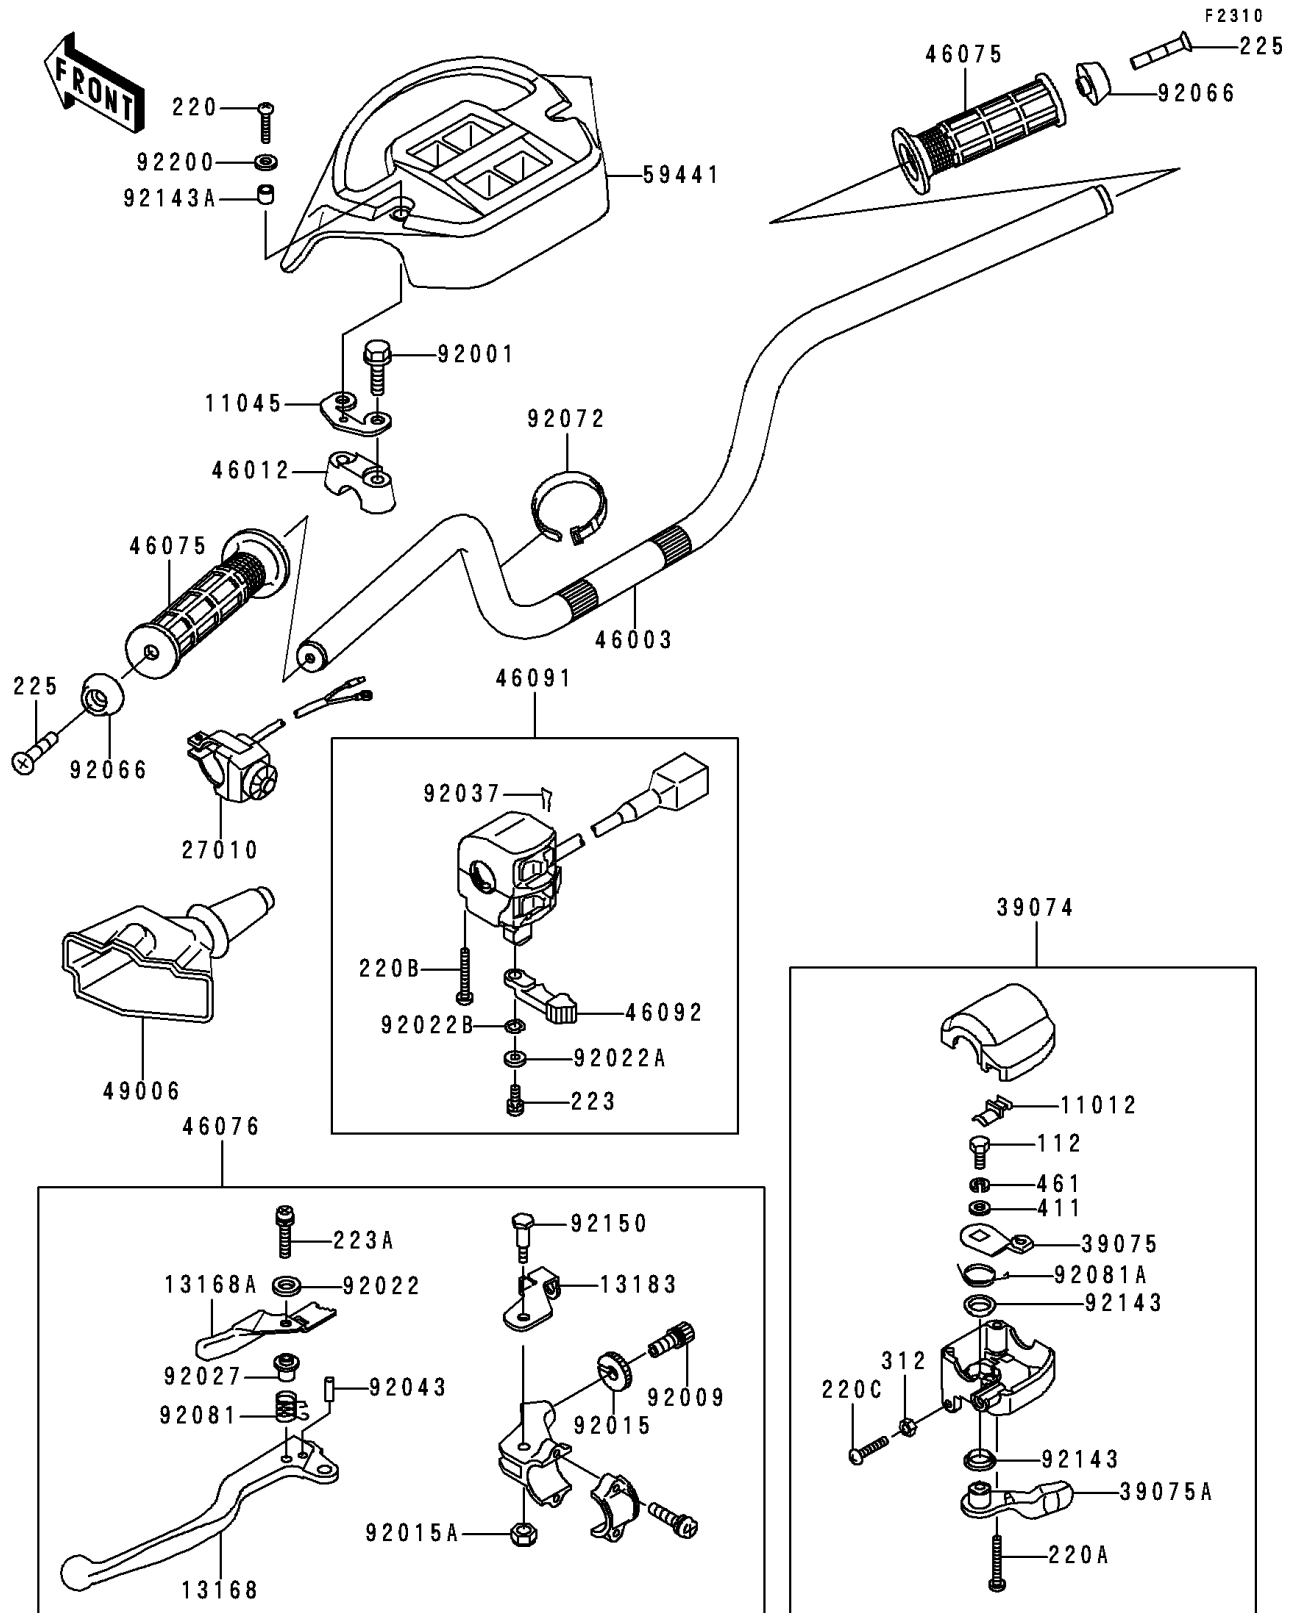

1998 Prairie® 400 PARTS DIAGRAM

Handlebar

1998 Prairie® 400 PARTS LIST

Handlebar

ITEM NAME	PART NUMBER	QUANTITY
BOLT-UPSET (Ref # 112)	112D0614	1
SCREW-PAN-CROS (Ref # 220)	220C0416	1
SCREW-PAN-CROS (Ref # 220A)	220C0530	1
SCREW-PAN-CROS (Ref # 220B)	220C0535	1
SCREW-PAN-CROS,6X30,BLACK (Ref # 220C)	220C0630	1
CAP (Ref # 11012)	11012-1425	1
BRACKET,HANDLE COVER (Ref # 11045)	11045-1925	1
LEVER (Ref # 13168)	13168-1449	1
LEVER,LOCK (Ref # 13168A)	13168-1450	1
PLATE,LOCK (Ref # 13183)	13183-1609	1
SWITCH,LIMITTER (Ref # 27010)	27010-1363	1
LEVER-ASSY-THROTTLE (Ref # 39074)	39074-1055	1
LEVER-THROTTLE,ARM (Ref # 39075)	39075-1054	1
LEVER-THROTTLE (Ref # 39075A)	39075-1059	1
HANDLE (Ref # 46003)	46003-1452	1
HOLDER-HANDLE (Ref # 46012)	46012-1168	1
GRIP (Ref # 46075)	46075-1056	1
LEVER-ASSY-GRIP,LH (Ref # 46076)	46076-1178	1
HOUSING-ASSY-CONTROL,LH (Ref # 46091)	46091-1462	1
LEVER-GRIP,CHOKE (Ref # 46092)	46092-1149	1
BOOT,CLUTCH LEVER (Ref # 49006)	49006-1057	1
COVER-HANDLE (Ref # 59441)	59441-1119	1
BOLT,FLANGED,8X58 (Ref # 92001)	92001-1005	1
SCREW,CABLE ADJUST,8MM (Ref # 92009)	92009-1435	1
NUT,CABLE ADJUST LOCK,8MM (Ref # 92015)	92015-1596	1
NUT (Ref # 92015A)	92015-1829	1
WASHER,4MM (Ref # 92022)	92022-1647	1
WASHER,5MM (Ref # 92022A)	92022-1837	1
WASHER,WAVE,5MM (Ref # 92022B)	92022-1838	1