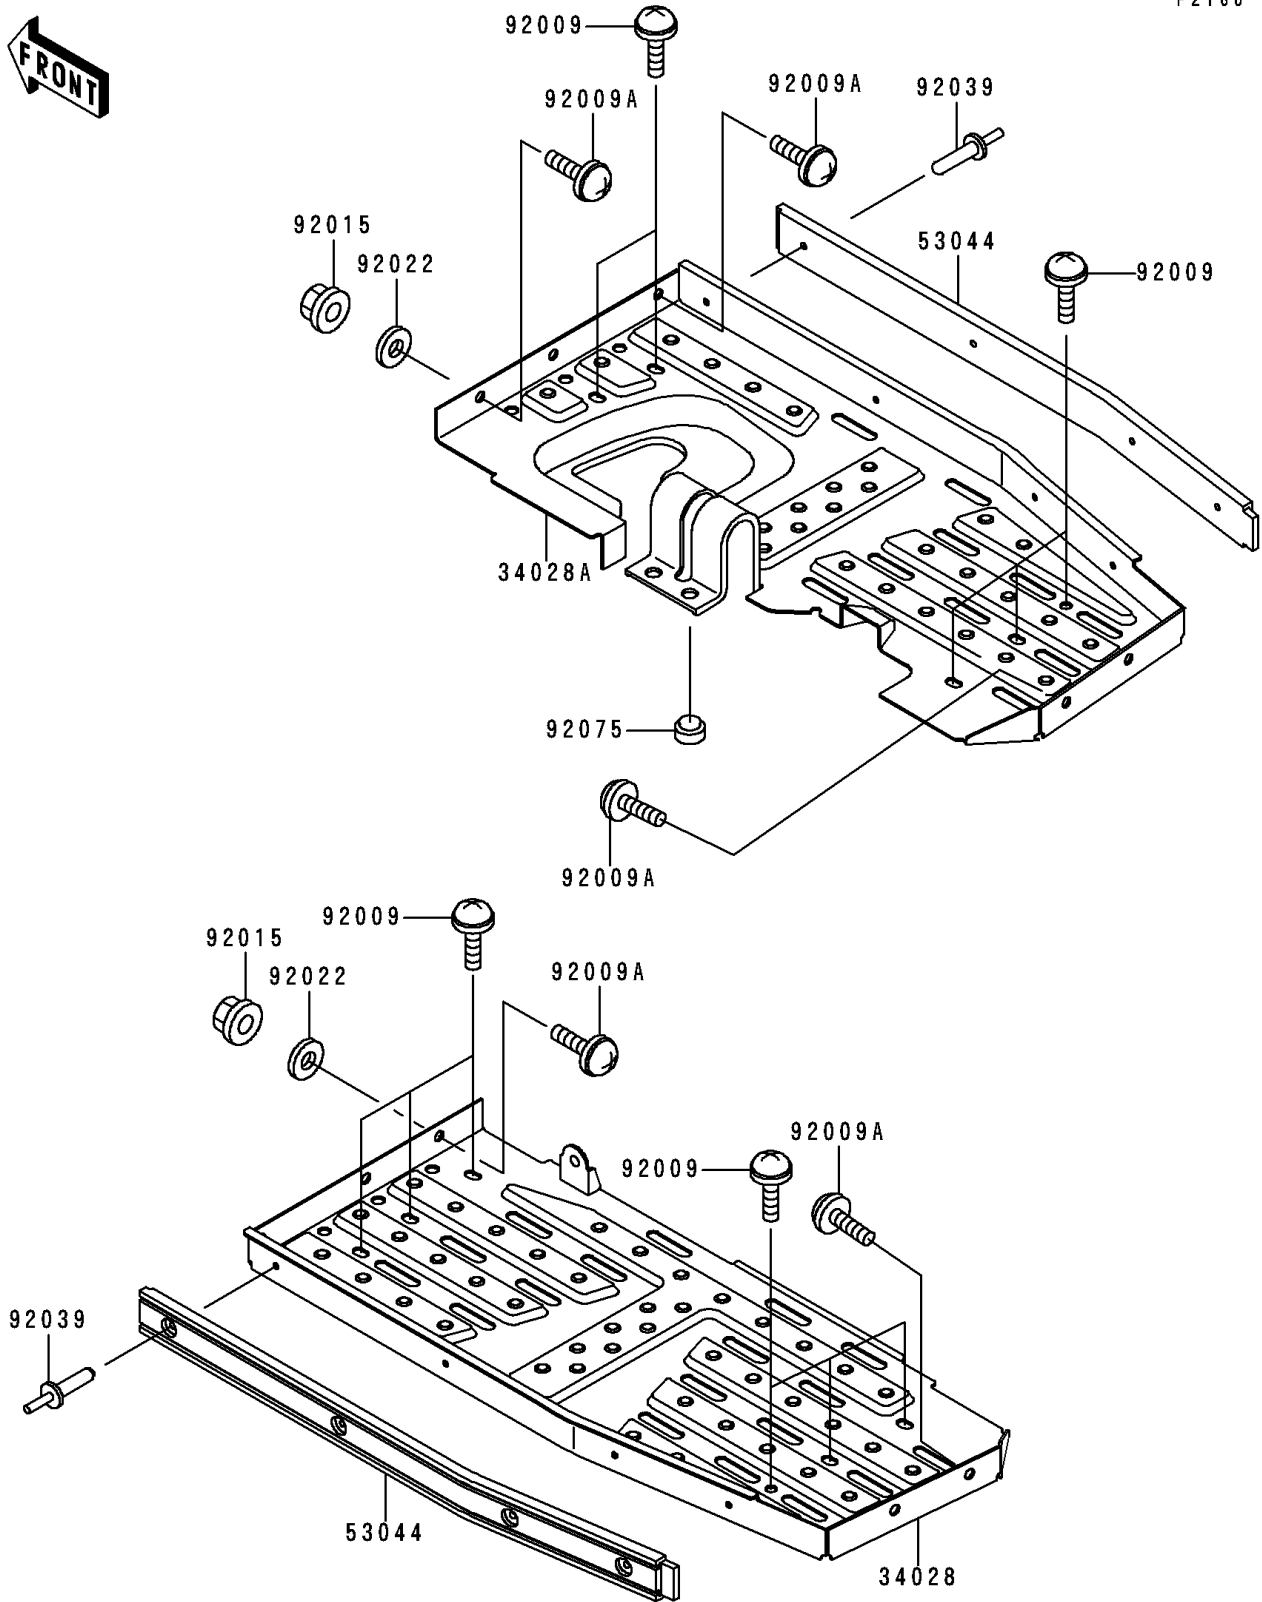

1998 Prairie® 400 PARTS DIAGRAM

Footrests

F 2160

1998 Prairie® 400 PARTS LIST

Footrests

ITEM NAME	PART NUMBER	QUANTITY
STEP,FOOT BOARD,LH (Ref # 34028)	34028-1454	1
STEP,FOOT BOARD,RH (Ref # 34028A)	34028-1455	1
TRIM,FOOT BOARD (Ref # 53044)	53044-1293	1
SCREW (Ref # 92009)	92009-1166	1
SCREW,6X16 (Ref # 92009A)	92009-1621	1
NUT,LOCK,FLANGED,6MM (Ref # 92015)	92015-1675	1
WASHER,6.5X16X1.0 (Ref # 92022)	92022-1093	1
RIVET (Ref # 92039)	92039-1150	1
DAMPER (Ref # 92075)	92075-1598	1