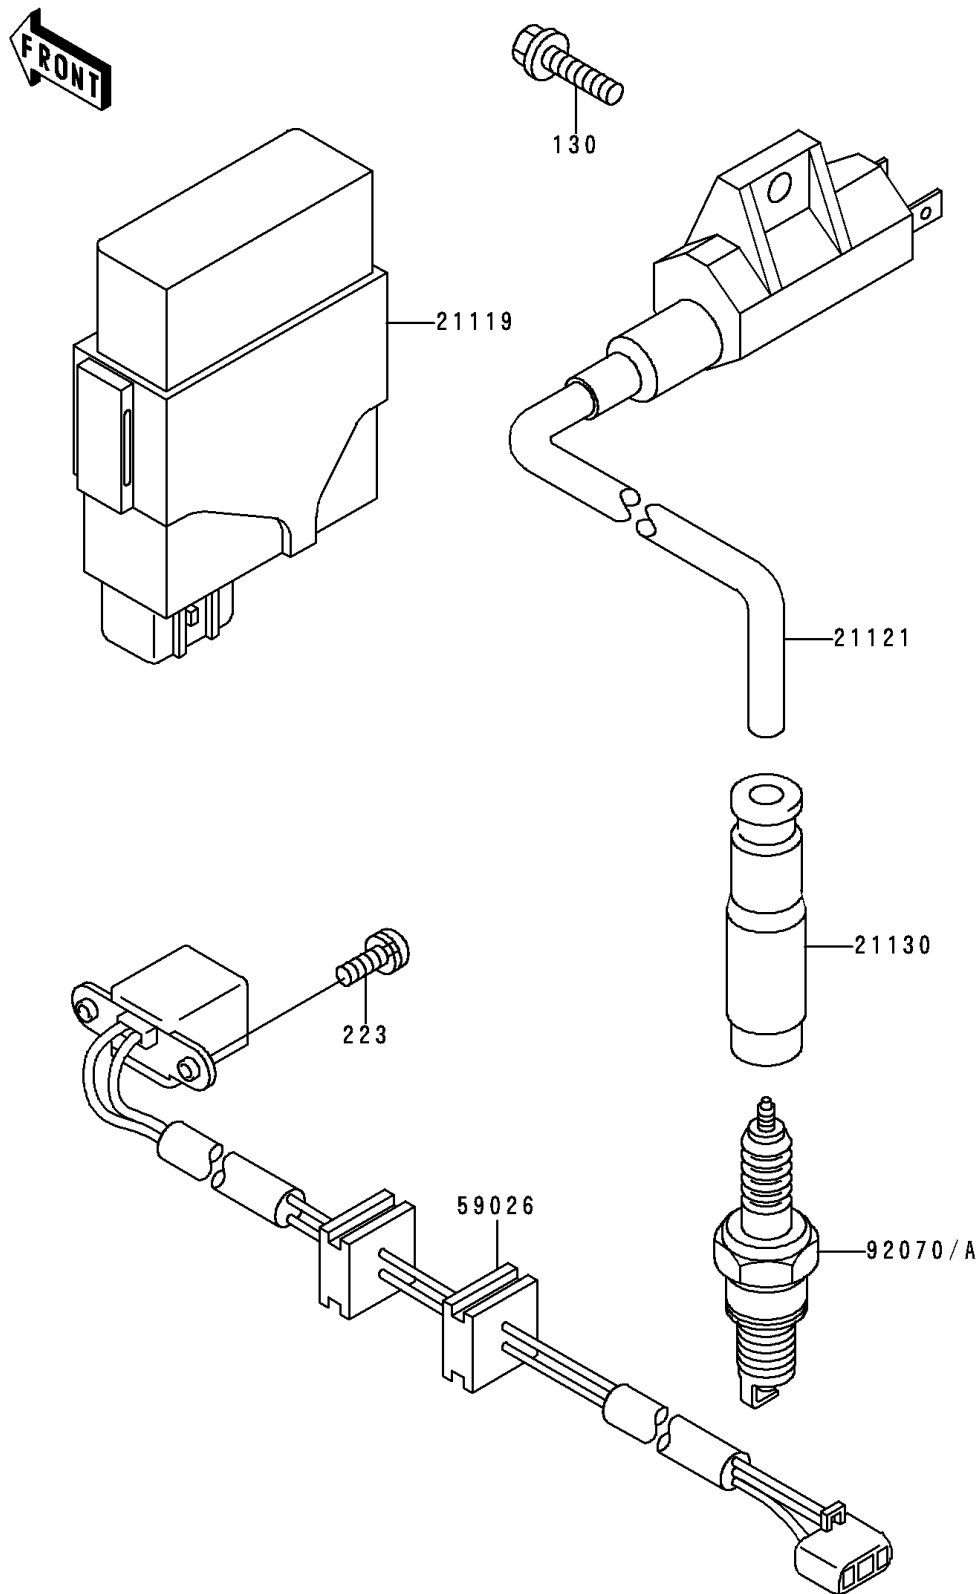

1998 Prairie® 400 PARTS DIAGRAM

Ignition System

E 1830

1998 Prairie® 400 PARTS LIST

Ignition System

ITEM NAME	PART NUMBER	QUANTITY
BOLT-FLANGED (Ref # 130)	130D0616	1
SCREW-PAN-WS-CROS (Ref # 223)	223B0514	1
IGNITER (Ref # 21119)	21119-1467	1
COIL-IGNITION (Ref # 21121)	21121-1160	1
CAP-SPARK PLUG (Ref # 21130)	21130-1071	1
COIL-PULSING (Ref # 59026)	59026-1110	1
PLUG-SPARK,DPR8EA-9(NGK) (Ref # 92070)	92070-1065	1
PLUG-SPARK,DP8EA-9(NGK) (Ref # 92070A)	92070-1066	1