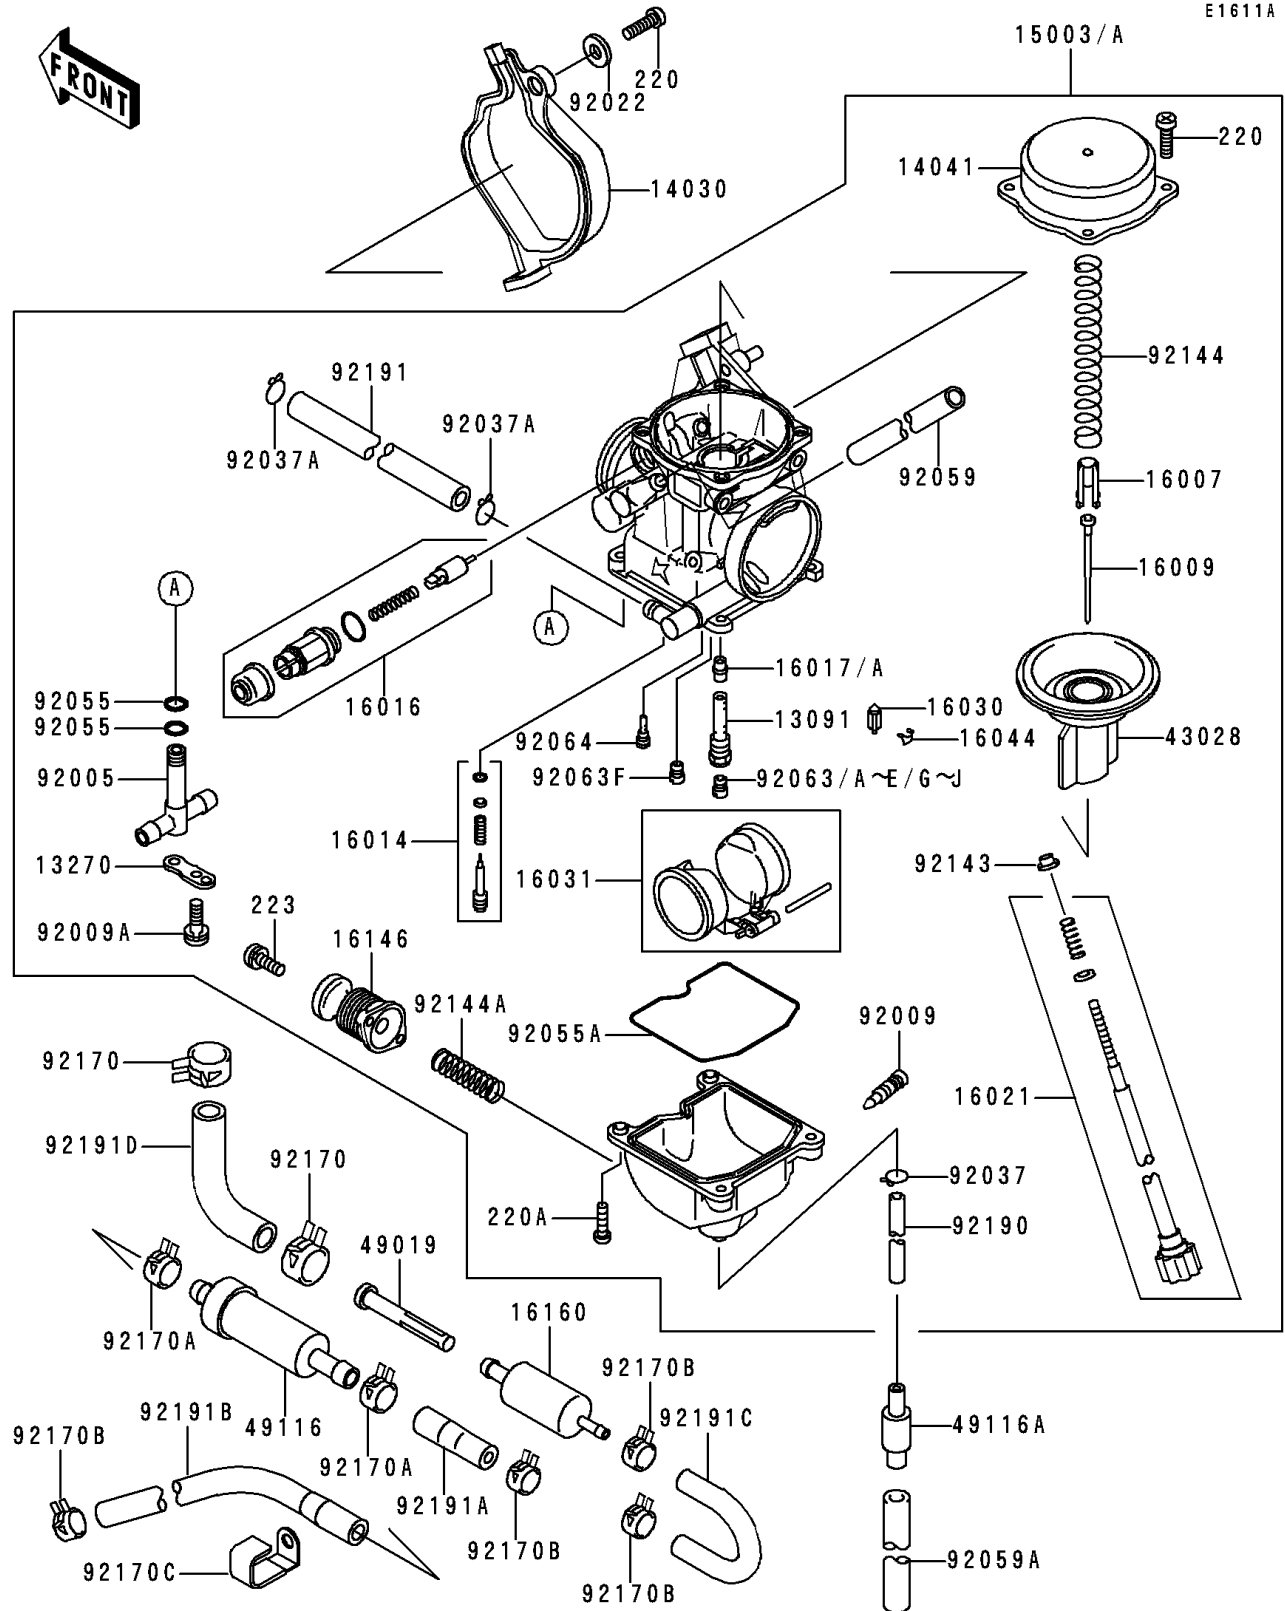

1998 Prairie® 400 PARTS DIAGRAM

Carburetor(VF400AE520628-)

1998 Prairie® 400 PARTS LIST

Carburetor(VF400AE520628-)

ITEM NAME	PART NUMBER	QUANTITY
HOLDER,NEEDLE JET (Ref # 13091)	13091-1259	1
PLATE,FITTING STAY (Ref # 13270)	13270-1063	1
COVER-CARBURETOR (Ref # 14030)	14030-1054	1
COVER-COMP,MIXING,INSIDE (Ref # 14041)	14041-1061	1
SEAT-SPRING,VALVE (Ref # 16007)	16007-1134	1
NEEDLE-JET,N3RC (Ref # 16009)	16009-1928	1
SCREW-PILOT AIR (Ref # 16014)	16014-1080	1
PLUNGER,STARTER (Ref # 16016)	16016-1101	1
SCREW-THROTTLE STOP (Ref # 16021)	16021-1213	1
VALVE-FLOAT (Ref # 16030)	16030-1007	1
FLOAT (Ref # 16031)	16031-1077	1
CLAMP,FLOAT VALVE (Ref # 16044)	16044-007	1
COVER-ASSY,PUMP (Ref # 16146)	16146-1129	1
DIAPHRAGM,VALVE (Ref # 43028)	43028-1081	1
VALVE-ASSY (Ref # 49116A)	49116-1126	1
FITTING (Ref # 92005)	92005-1235	1
SCREW,DRAIN,M6X0.75 (Ref # 92009)	92009-1551	1
SCREW (Ref # 92009A)	92009-1713	1
WASHER,5.2X13X1 (Ref # 92022)	92022-1380	1
CLAMP,TUBE (Ref # 92037)	92037-1201	1
CLAMP,TUBE (Ref # 92037A)	92037-1531	1
RING-O,4.5X1.5 (Ref # 92055)	92055-1427	1
RING-O,FLOAT CHAMBER (Ref # 92055A)	92055-1518	1
TUBE,6.5X9.5X260 (Ref # 92059)	92059-1598	1
TUBE,7X10X100 (Ref # 92059A)	92059-1736	1
JET-MAIN,#140 (Ref # 92063)	92063-1013	1
JET-MAIN,#135 (Ref # 92063A)	92063-1014	1
JET-MAIN,#138 (Ref # 92063B)	92063-1015	1
JET-MAIN,#142 (Ref # 92063C)	92063-1016	1