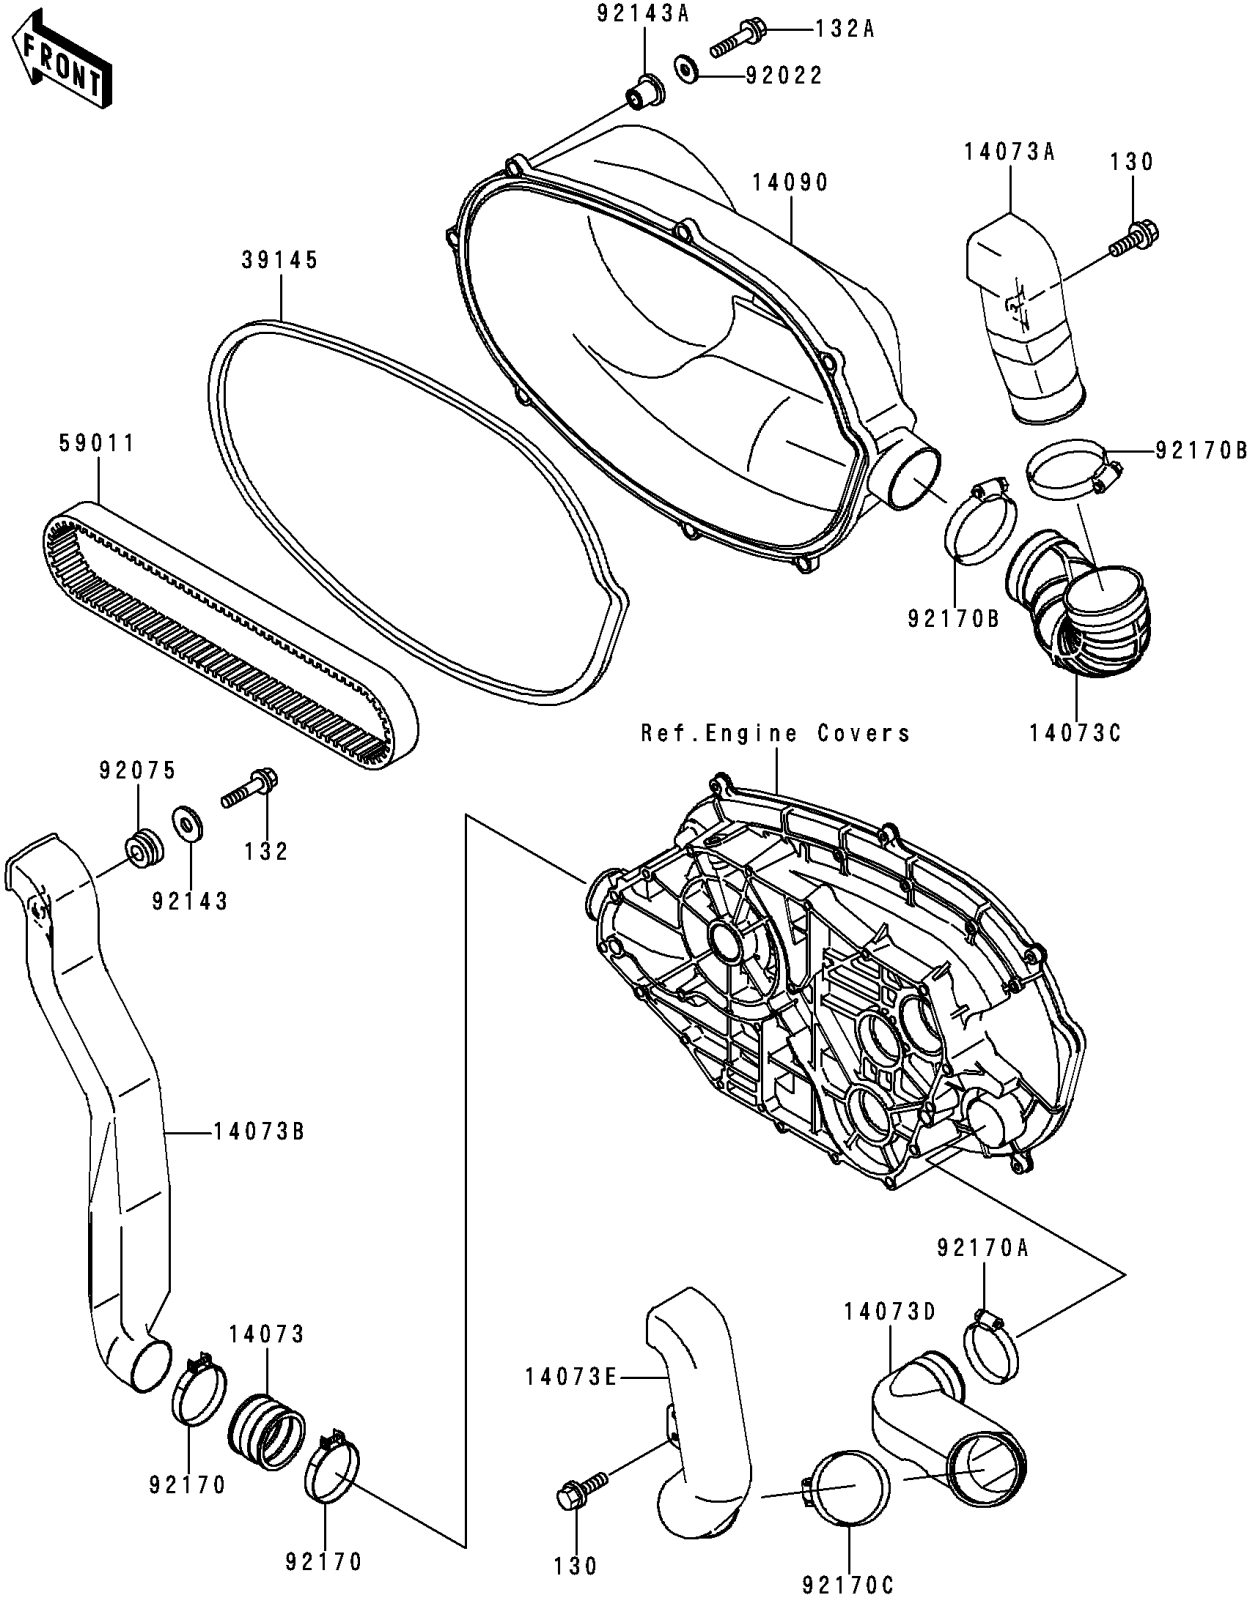

1998 Prairie® 400 PARTS DIAGRAM

Converter Cover/Drive Belt

E1393

1998 Prairie® 400 PARTS LIST

Converter Cover/Drive Belt

ITEM NAME	PART NUMBER	QUANTITY
BOLT-FLANGED (Ref # 130)	130J0612	1
BOLT-FLANGED-SMALL (Ref # 132)	132G0625	1
BOLT-FLANGED-SMALL (Ref # 132A)	132J0630	1
DUCT (Ref # 14073)	14073-1324	1
DUCT,SNORKEL,EX (Ref # 14073A)	14073-1678	1
DUCT,SNORKEL,IN (Ref # 14073B)	14073-1679	1
DUCT,SNORKEL,EX (Ref # 14073C)	14073-1680	1
DUCT,SNORKEL,EX (Ref # 14073D)	14073-1683	1
DUCT,SNORKEL,EX (Ref # 14073E)	14073-1684	1
COVER,BELT CONVERTER (Ref # 14090)	14090-1760	1
TRIM-SEAL (Ref # 39145)	39145-1100	1
BELT,CONVERTER (Ref # 59011)	59011-1060	1
WASHER,7X18X1.2 (Ref # 92022)	92022-1545	1
DAMPER,RUBBER (Ref # 92075)	92075-1123	1
COLLAR (Ref # 92143)	92143-1353	1
COLLAR (Ref # 92143A)	92143-1888	1
CLAMP (Ref # 92170)	92170-1448	1
CLAMP (Ref # 92170A)	92170-1674	1
CLAMP (Ref # 92170B)	92170-1763	1
CLAMP (Ref # 92170C)	92170-1764	1