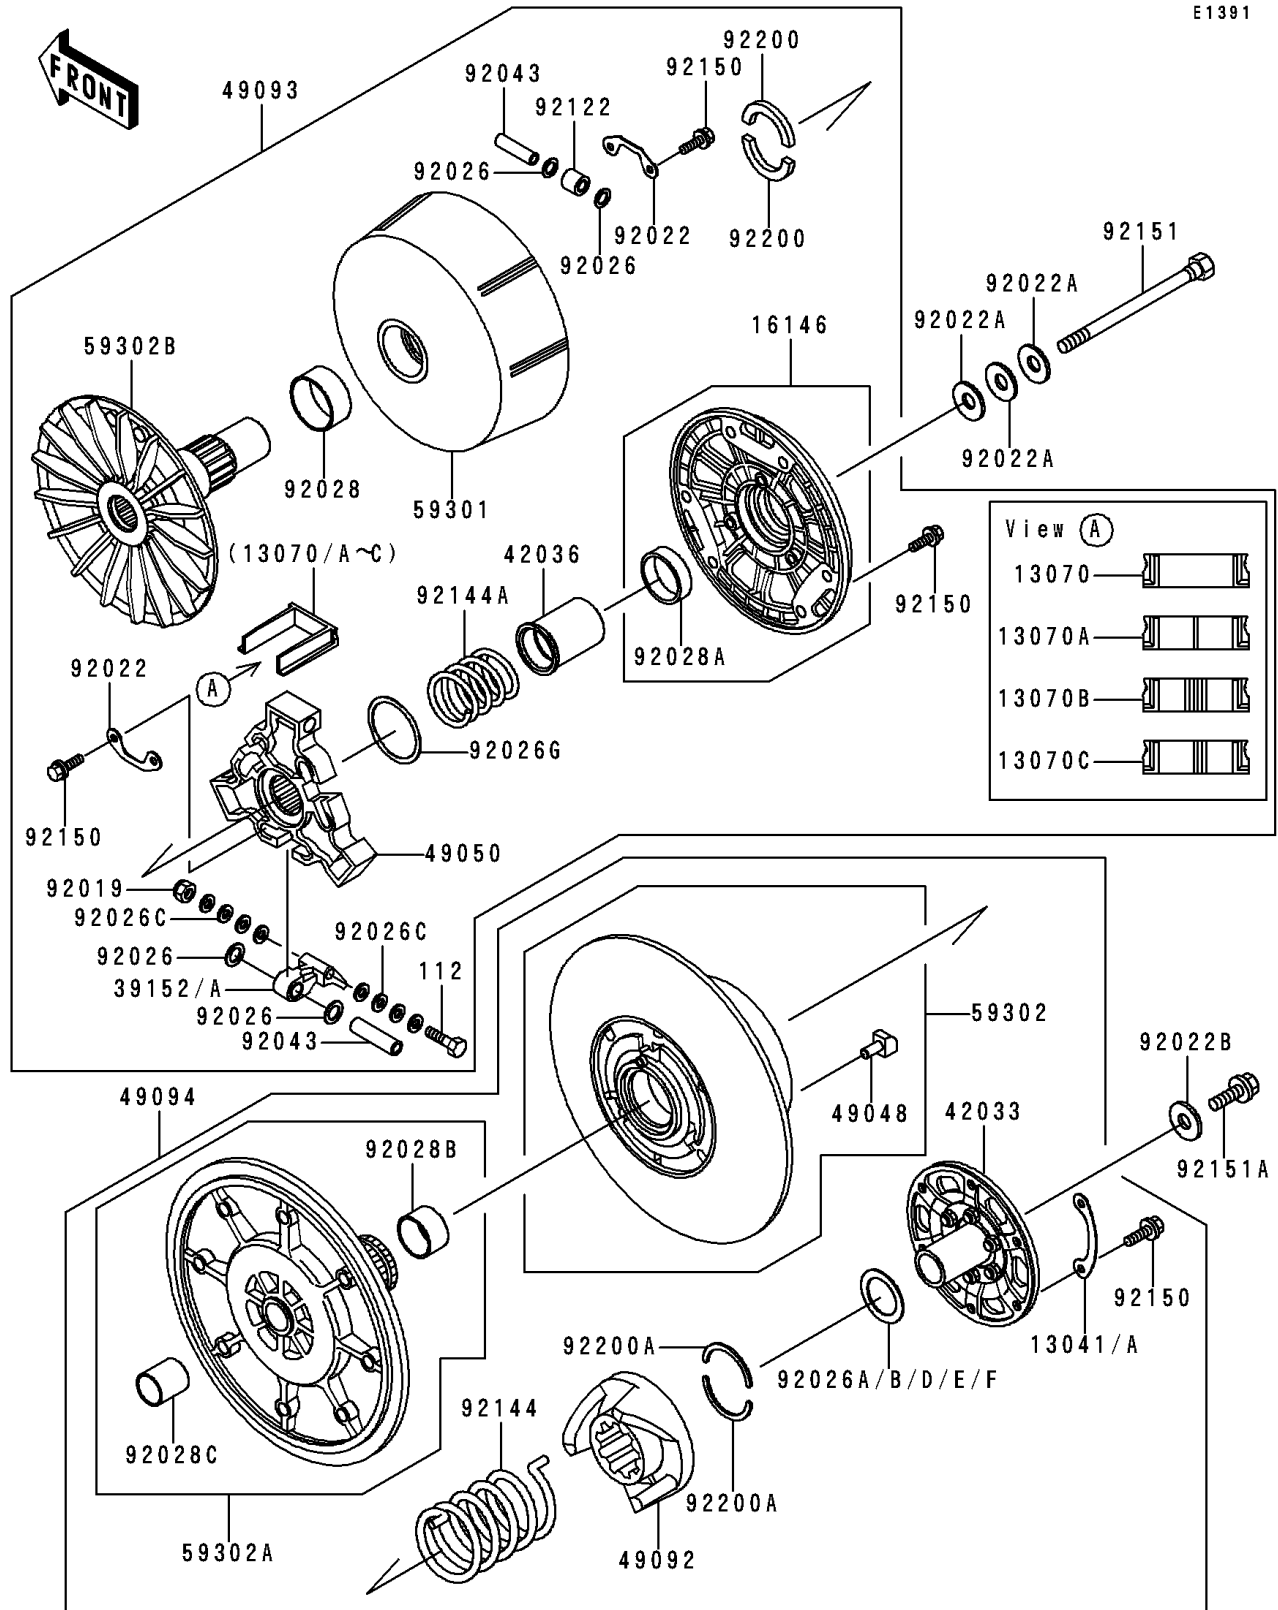

1998 Prairie® 400 PARTS DIAGRAM

Drive Converter

E1391