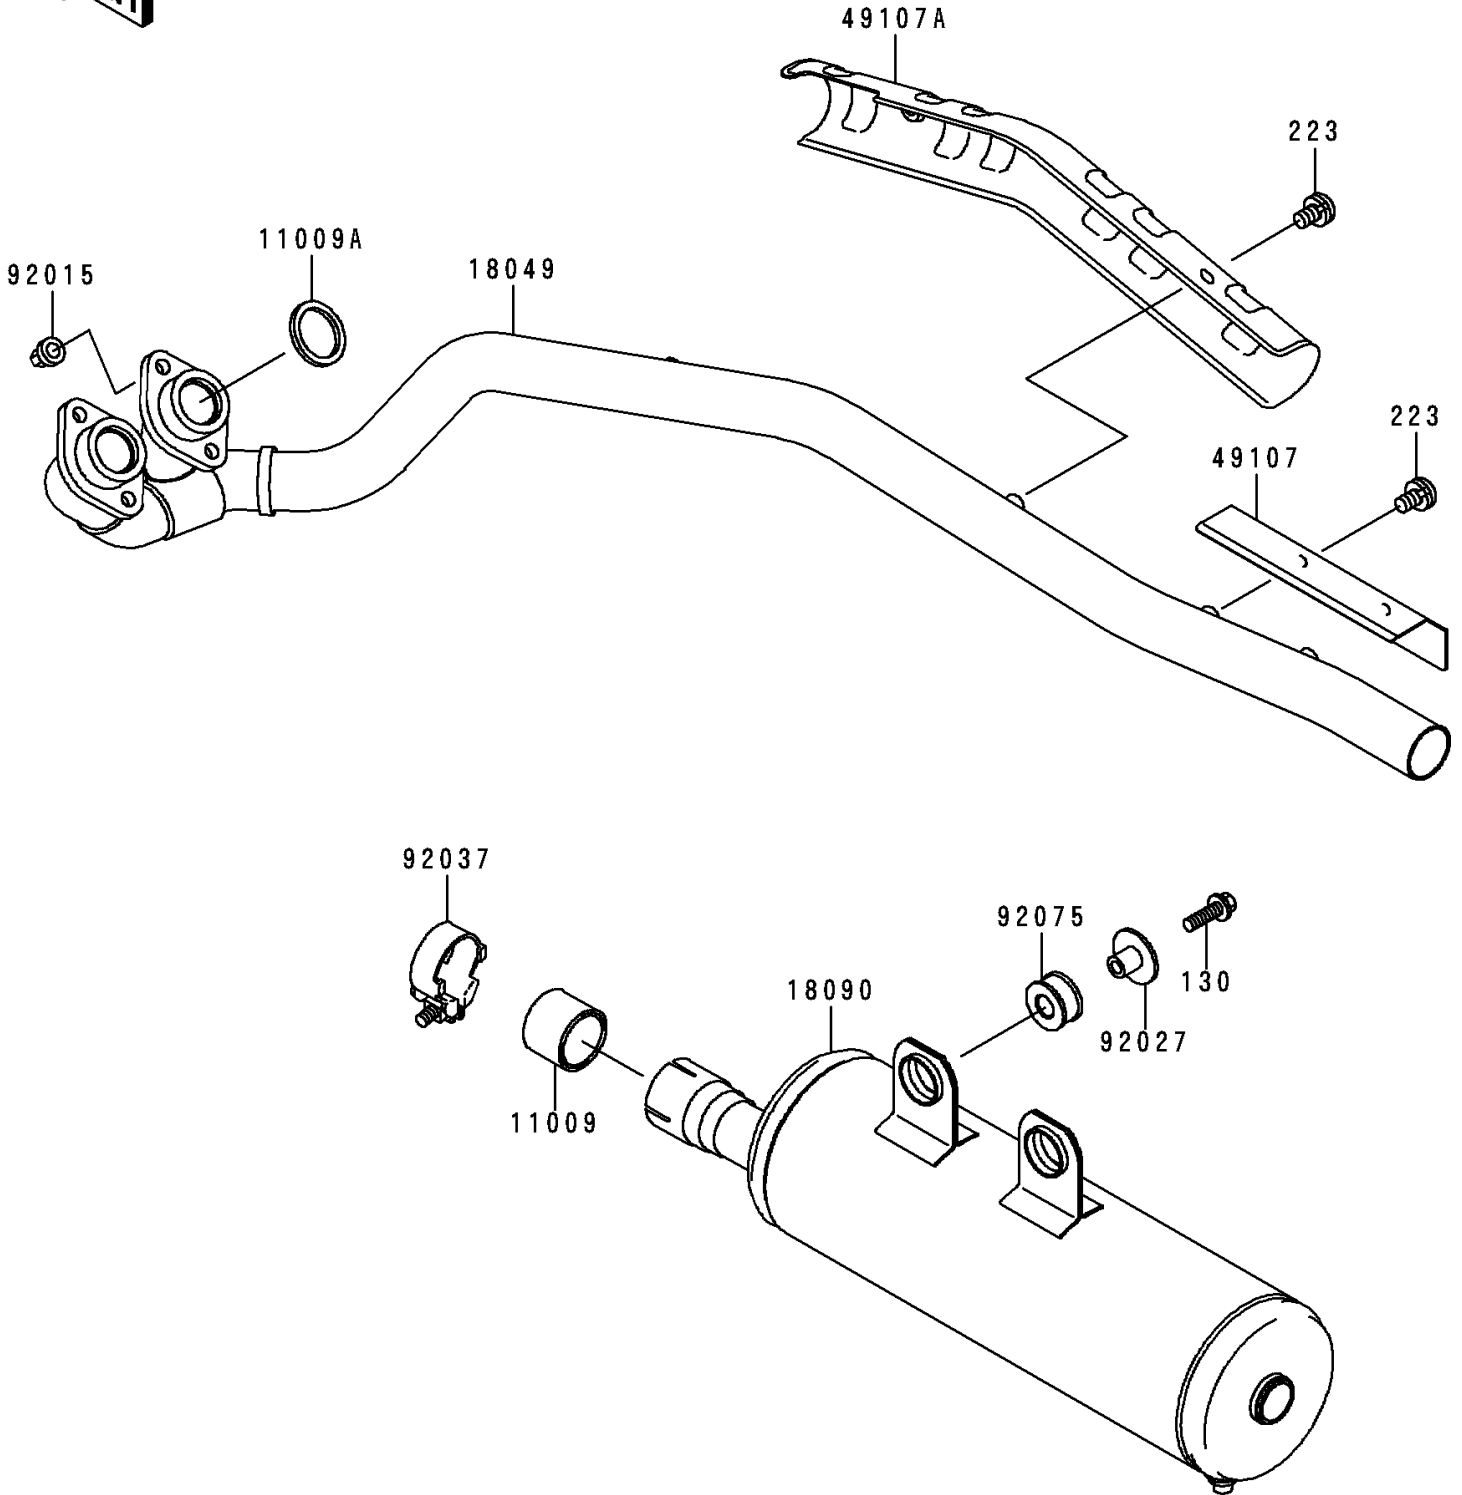

1998 Prairie® 400 PARTS DIAGRAM

Muffler(s)

E1140

1998 Prairie® 400 PARTS LIST

Muffler(s)

ITEM NAME	PART NUMBER	QUANTITY
BOLT-FLANGED,8X25,BLACK (Ref # 130)	130J0825	1
SCREW-PAN-WS-CROS (Ref # 223)	223C0610	1
GASKET,EXHAUST PIPE CONNECTING (Ref # 11009)	11009-1667	1
GASKET,EXHAUST PIPE HOLDER (Ref # 11009A)	11009-1866	1
PIPE-EXHAUST (Ref # 18049)	18049-1753	1
BODY-COMP-MUFFLER (Ref # 18090)	18090-1525	1
COVER-EXHAUST PIPE (Ref # 49107)	49107-1130	1
COVER-EXHAUST PIPE (Ref # 49107A)	49107-1135	1
NUT,8MM (Ref # 92015)	92015-1402	1
COLLAR,MUFFLER (Ref # 92027)	92027-1981	1
CLAMP,42MM (Ref # 92037)	92037-1349	1
DAMPER,MUFFLER (Ref # 92075)	92075-1809	1