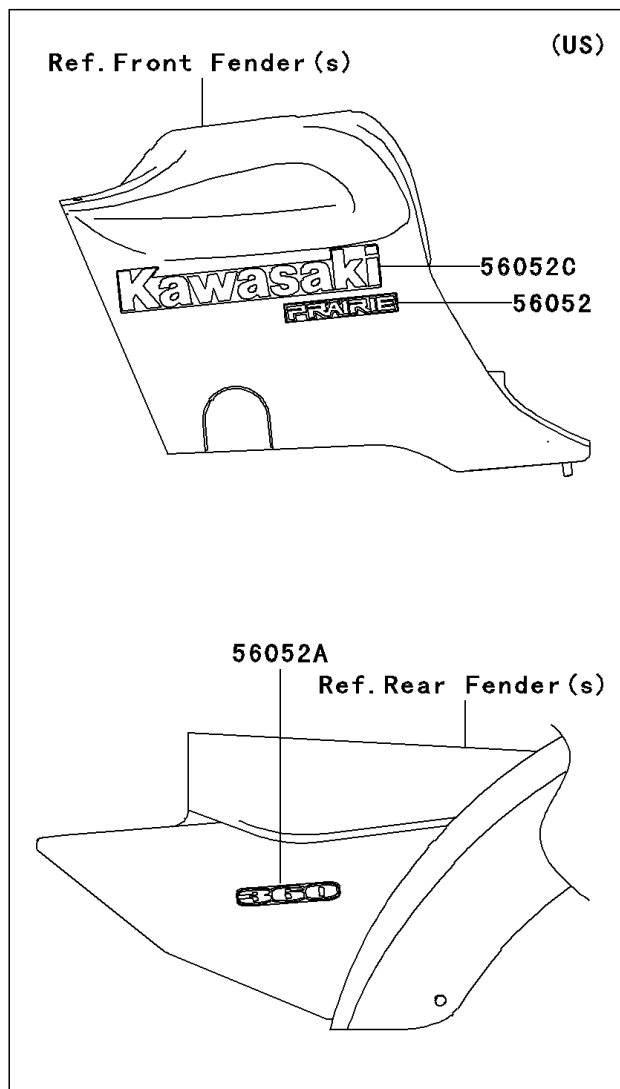

2006 Prairie® 360 4x4 Hardwoods® Green HD™ PARTS DIAGRAM

Decals(C6F)

F2861

2006 Prairie® 360 4x4 Hardwoods® Green HD™ PARTS LIST

Decals(C6F)

ITEM NAME	PART NUMBER	QUANTITY
MARK,RR FENDER,360 (Ref # 56052A)	56052-0552	1
MARK,FR FENDER,4X4 (Ref # 56052B)	56052-0556	1
MARK,FUEL TANK COVER,KAWASAKI (Ref # 56052C)	56052-1871	1
MARK,FUEL TANK COVER,PRAIRIE (Ref # 56052)	56052-0421	1