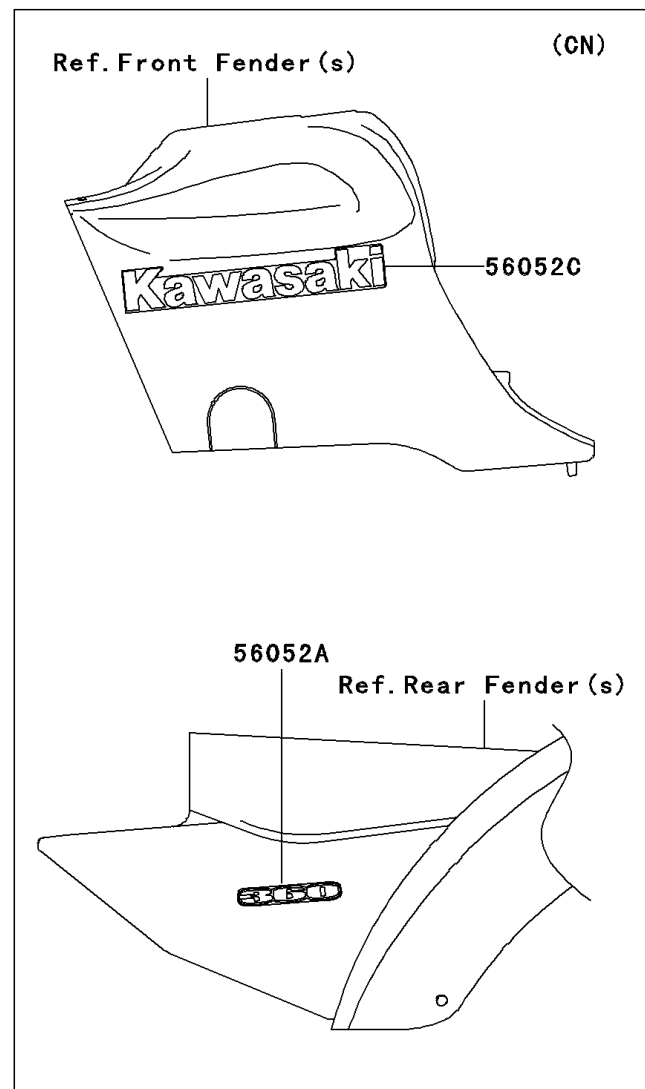

2006 Prairie® 360 4x4 Hardwoods® Green HD™ PARTS DIAGRAM

Decals(C6F)

F2861

2006 Prairie® 360 4x4 Hardwoods® Green HD™ PARTS LIST

Decals(C6F)

ITEM NAME	PART NUMBER	QUANTITY
MARK,RR FENDER,360 (Ref # 56052A)	56052-0552	1
MARK,FR FENDER,4X4 (Ref # 56052B)	56052-0556	1
MARK,FUEL TANK COVER,KAWASAKI (Ref # 56052C)	56052-1871	1
MARK,FUEL TANK COVER,PRAIRIE (Ref # 56052)	56052-0421	1