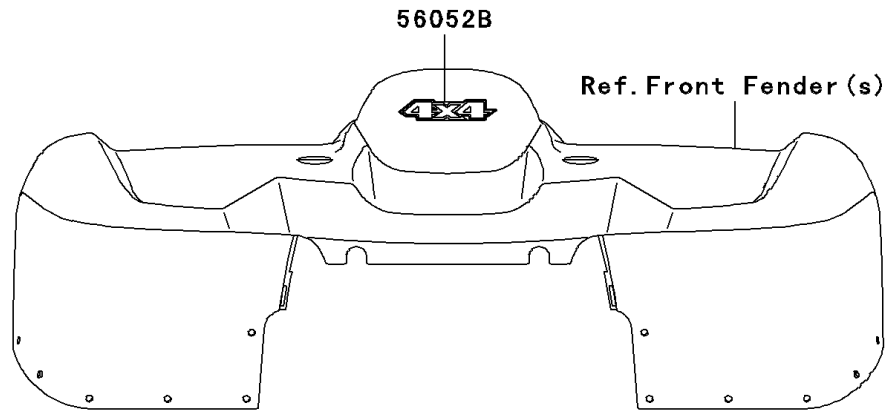

2006 Prairie® 360 4x4 Hardwoods® Green HD™ PARTS DIAGRAM

Decals(C6F)

F2861

2006 Prairie® 360 4x4 Hardwoods® Green HD™ PARTS LIST

Decals(C6F)

ITEM NAME	PART NUMBER	QUANTITY
MARK,RR FENDER,360 (Ref # 56052A)	56052-0552	1
MARK,FR FENDER,4X4 (Ref # 56052B)	56052-0556	1
MARK,FUEL TANK COVER,KAWASAKI (Ref # 56052C)	56052-1871	1
MARK,FUEL TANK COVER,PRAIRIE (Ref # 56052)	56052-0421	1