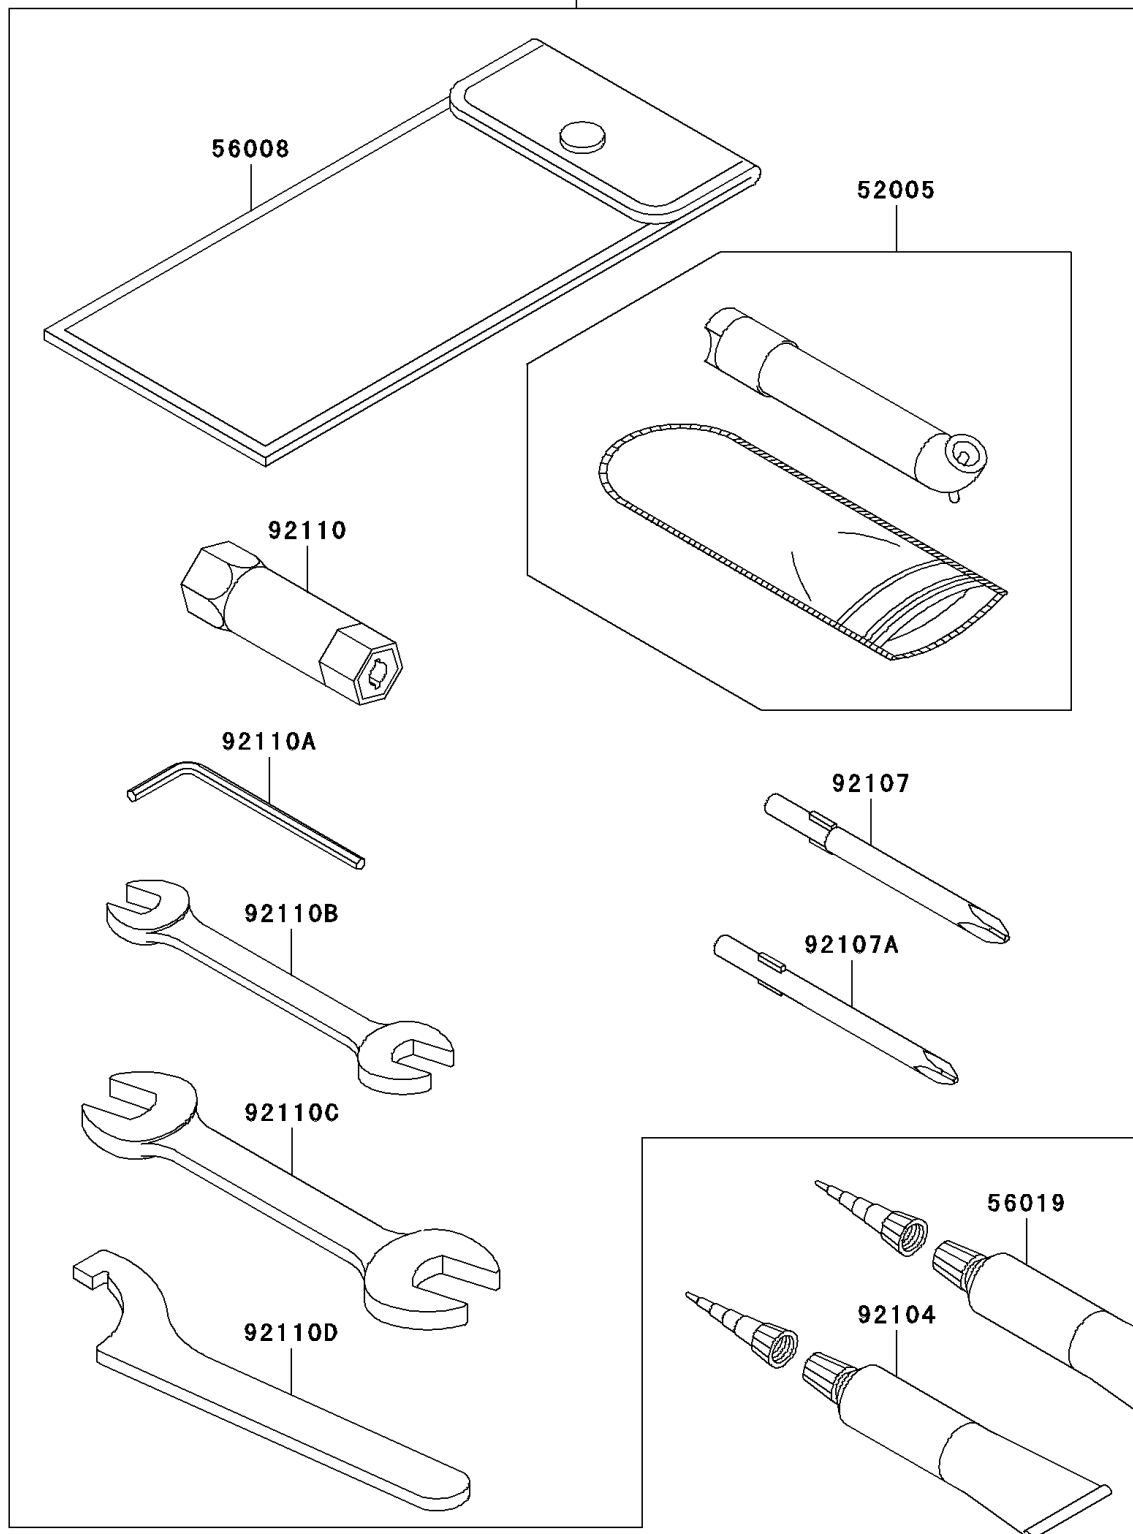

## 2006 Prairie® 360 4x4 Hardwoods® Green HD™ PARTS DIAGRAM

Owner's Tools

56007

F2810

## 2006 Prairie® 360 4x4 Hardwoods® Green HD™ PARTS LIST

Owner's Tools

ITEM NAME	PART NUMBER	QUANTITY
GAUGE,AIR (Ref # 52005)	52005-1082	1
TOOL-KIT (Ref # 56007)	56007-1497	1
BAG,TOOL (Ref # 56008)	56008-1007	1
GASKET-LIQUID,TB1211,WHITE (Ref # 56019)	56019-120	1
GASKET-LIQUID,TB1215,GRAY (Ref # 92104)	92104-1065	1
TOOL-DRIVER,#3PHILLIPS (Ref # 92107)	92107-005	1
TOOL-DRIVER,#2PHILLIPS (Ref # 92107A)	92107-1053	1
TOOL-WRENCH,BOX,18MM (Ref # 92110)	92110-1109	1
TOOL-WRENCH,ALLEN,3MM (Ref # 92110A)	92110-1140	1
TOOL-WRENCH,OPEN END,10X12 (Ref # 92110B)	92110-1152	1
TOOL-WRENCH,OPEN END,14X17 (Ref # 92110C)	92110-1153	1
TOOL-WRENCH,HOOK (Ref # 92110D)	92110-1173	1