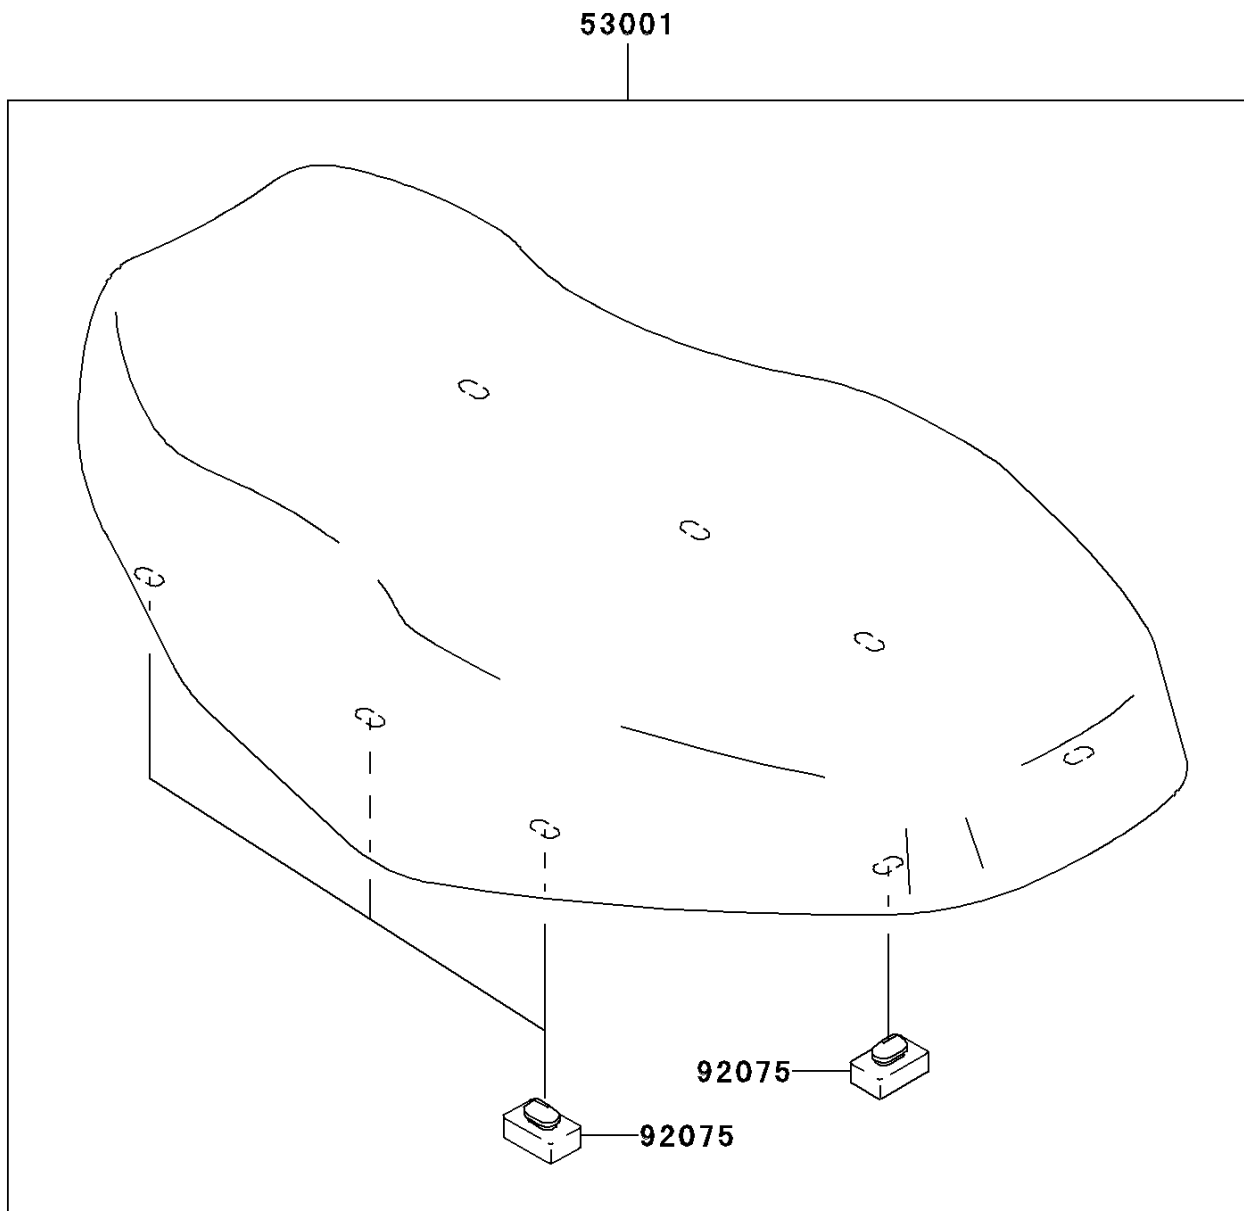

2006 Prairie® 360 4x4 Hardwoods® Green HD™ PARTS DIAGRAM

Seat

F2510

2006 Prairie® 360 4x4 Hardwoods® Green HD™ PARTS LIST

Seat

ITEM NAME	PART NUMBER	QUANTITY
SEAT-ASSY,S.M.BROWN (Ref # 53001)	53001-7503-MB	1
DAMPER (Ref # 92075)	92075-099	1