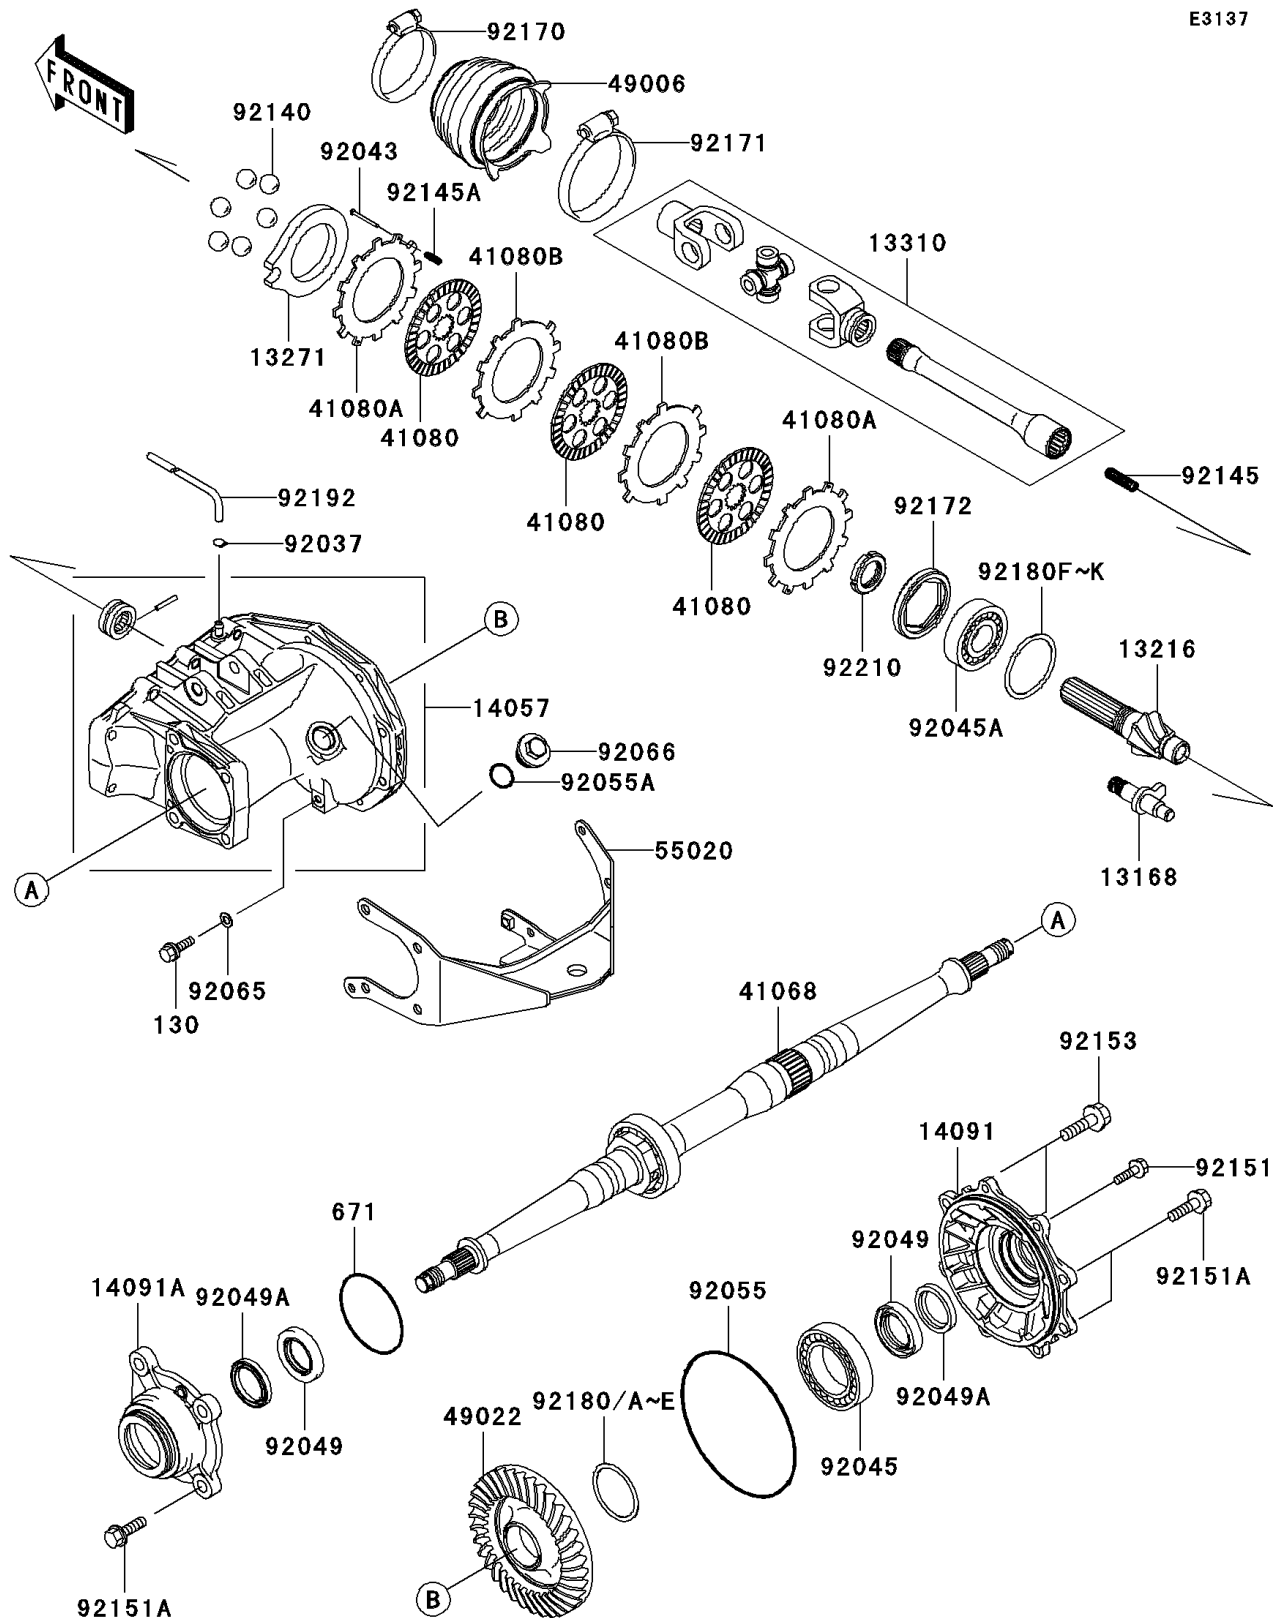

## 2006 Prairie® 360 4x4 Hardwoods® Green HD™ PARTS DIAGRAM

Drive Shaft-Rear

E3137

## 2006 Prairie® 360 4x4 Hardwoods® Green HD™ PARTS LIST

Drive Shaft-Rear

ITEM NAME	PART NUMBER	QUANTITY
LEVER,BRAKE (Ref # 13168)	13168-1687	1
GEAR-COMP,RR,8T (Ref # 13216)	13216-0002	1
PLATE,CAM (Ref # 13271)	13271-0539	1
SHAFT-ASSY,RR DRIVE SHAFT (Ref # 13310)	13310-1028	1
CASE-COMP-GEAR (Ref # 14057)	14057-0001	1
COVER,RH (Ref # 14091)	14091-0028	1
COVER,LH (Ref # 14091A)	14091-1422	1
AXLE (Ref # 41068)	41068-1453	1
DISC,FRICITION (Ref # 41080)	41080-1482	1
DISC,PRESSURE (Ref # 41080A)	41080-1483	1
DISC,SEPARATER (Ref # 41080B)	41080-1484	1
BOOT,RR DRIVE SHAFT (Ref # 49006)	49006-1358	1
GEAR-BEVEL,RR,35T (Ref # 49022)	49022-0003	1
GUARD,RR,CASE (Ref # 55020)	55020-0038	1
CLAMP,HOSE (Ref # 92037)	92037-1104	1
PIN,3X35 (Ref # 92043)	92043-1617	1
BEARING-BALL,55X90X18 (Ref # 92045)	92045-0078	1
BEARING-BALL,BX30-1C3 UR3 (Ref # 92045A)	92045-0099	1
SEAL-OIL,HTC40X58X8 (Ref # 92049)	92049-0012	1
SEAL-OIL,SC40X52X7 (Ref # 92049A)	92049-0013	1
RING-O,156.3X3.7 (Ref # 92055)	92055-0004	1
RING-O,25.7X2.4 (Ref # 92055A)	92055-1136	1
GASKET (Ref # 92065)	92065-023	1
PLUG (Ref # 92066)	92066-1303	1
BALL,D/O#12 (Ref # 92140)	92140-1064	1
SPRING,RR DRIVE SHAFT (Ref # 92145)	92145-1300	1
SPRING,RR BRAKE (Ref # 92145A)	92145-1301	1
BOLT,8X30 (Ref # 92151)	92151-1908	1
BOLT,10X35 (Ref # 92151A)	92151-1909	1