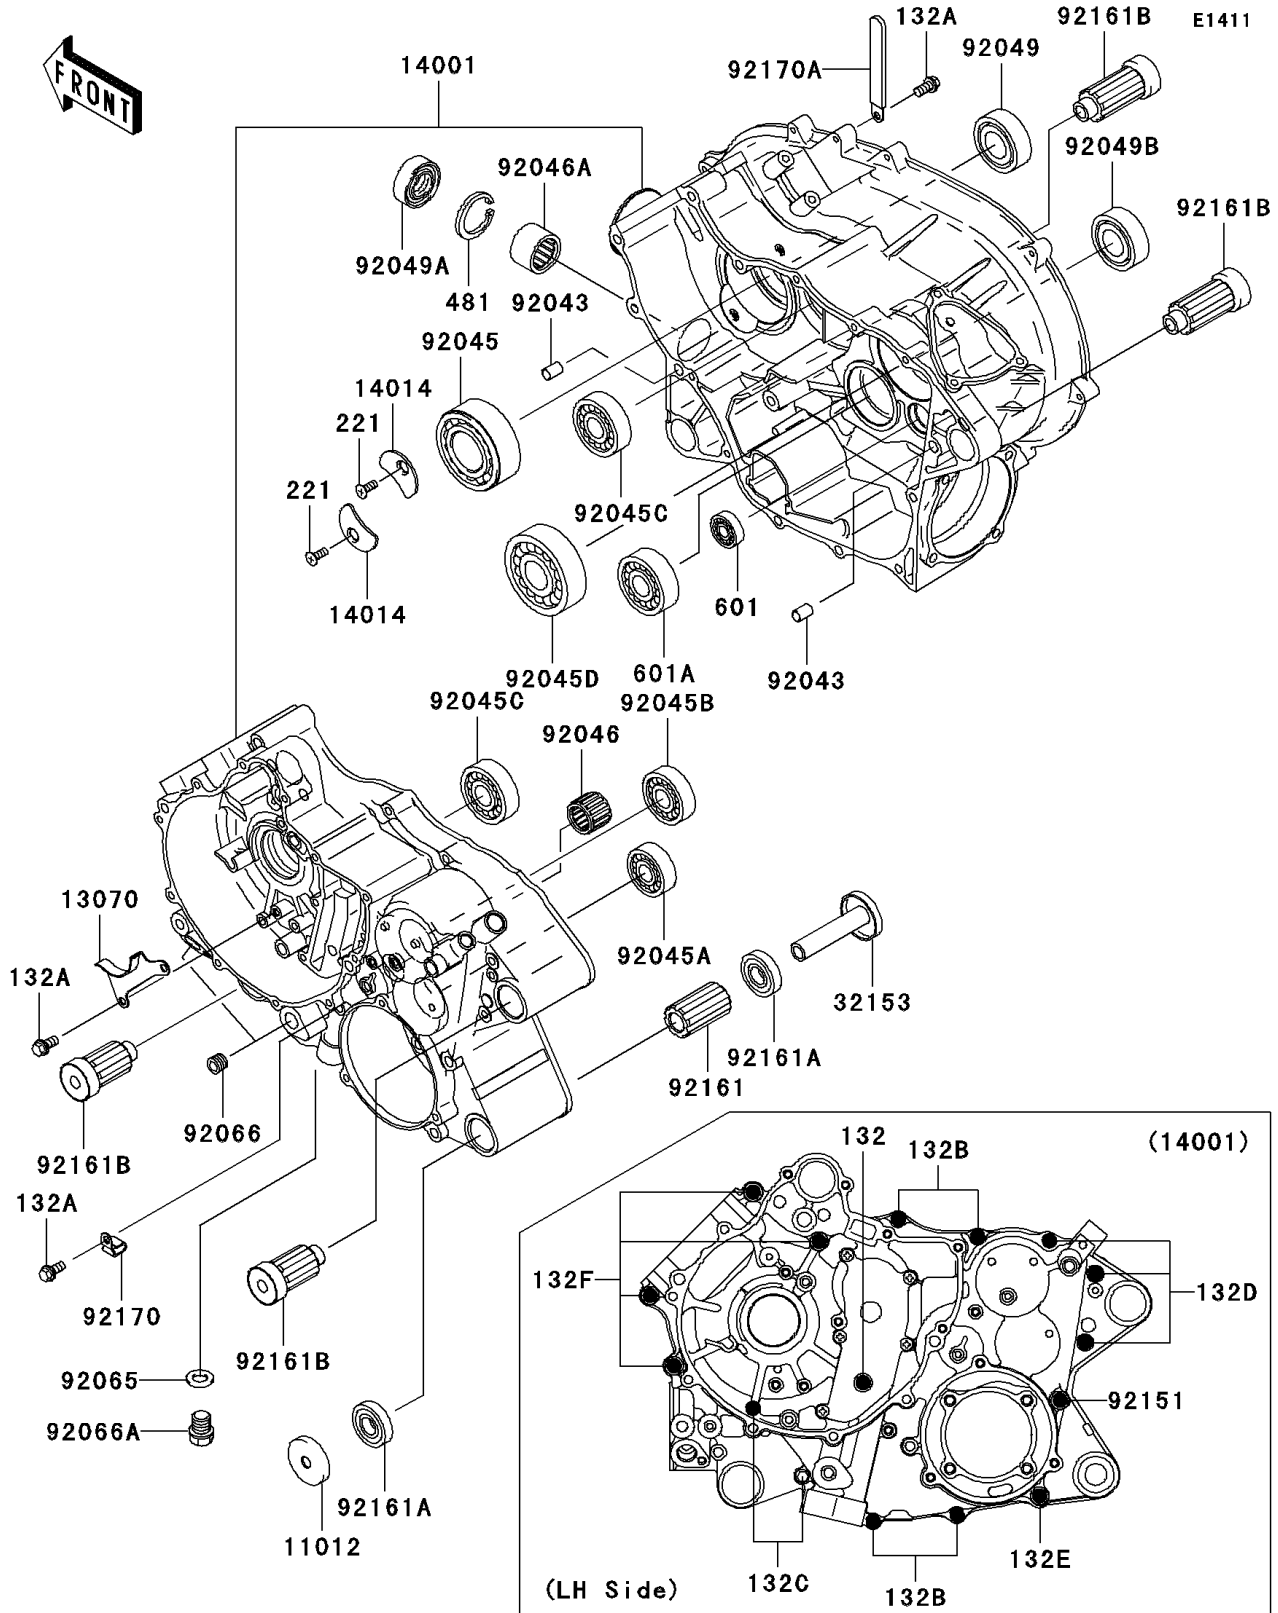

2006 Prairie® 360 4x4 Hardwoods® Green HD™ PARTS DIAGRAM

Crankcase

2006 Prairie® 360 4x4 Hardwoods® Green HD™ PARTS LIST

Crankcase

ITEM NAME	PART NUMBER	QUANTITY
BOLT-FLANGED-SMALL,8X85 (Ref # 132)	132BB0885	1
BOLT-FLANGED-SMALL,6X12 (Ref # 132A)	132BD0612	1
BOLT-FLANGED-SMALL,6X40 (Ref # 132B)	132BD0640	1
BOLT-FLANGED-SMALL,6X65 (Ref # 132C)	132BD0665	1
BOLT-FLANGED-SMALL,6X85 (Ref # 132D)	132BD0685	1
BOLT-FLANGED-SMALL,8X110 (Ref # 132E)	132BD08110	1
BOLT-FLANGED-SMALL,8X75 (Ref # 132F)	132BD0875	1
SCREW-CSK-CROS,6X16 (Ref # 221)	221AA0616	1
CIRCLIP-TYPE-C,37MM (Ref # 481)	481J3700	1
BEARING-BALL (Ref # 601)	601A6000	1
BEARING-BALL,#6304 (Ref # 601A)	601A6304	1
CAP,ENGINE BRACKET (Ref # 11012)	11012-1228	1
GUIDE,CHAIN (Ref # 13070)	13070-1255	1
SET-CRANKCASE (Ref # 14001)	14001-0031	1
PLATE-POSITION (Ref # 14014)	14014-0016	1
PIPE (Ref # 32153)	32153-1873	1
PIN,10X14 (Ref # 92043)	92043-1506	1
BEARING-BALL,5207-X1ECG45 (Ref # 92045)	92045-0027	1
BEARING-BALL,#6004 (Ref # 92045A)	92045-0076	1
BEARING-BALL,6303LUA (Ref # 92045B)	92045-0091	1
BEARING-BALL (Ref # 92045C)	92045-0104	1
BEARING-BALL,6306SH2 (Ref # 92045D)	92045-1190	1
BEARING-NEEDLE (Ref # 92046)	92046-1143	1
BEARING-NEEDLE,FJ-2820WA (Ref # 92046A)	92046-1277	1
SEAL-OIL,TC 35X50X8 (Ref # 92049)	92049-1452	1
SEAL-OIL,TCY 28X42X8 (Ref # 92049A)	92049-1570	1
SEAL-OIL,HTC 30X45X8 (Ref # 92049B)	92049-1575	1
GASKET,12X22X2 (Ref # 92065)	92065-097	1
PLUG,PT3/8X10 (Ref # 92066)	92066-0003	1

2006 Prairie® 360 4x4 Hardwoods® Green HD™ PARTS LIST

Crankcase

ITEM NAME	PART NUMBER	QUANTITY
PLUG,OIL DRAIN,12X15 (Ref # 92066A)	92066-1174	1
BOLT,8X110 (Ref # 92151)	92151-1689	1
DAMPER,BACK UNDER,PIPE (Ref # 92161)	92161-1257	1
DAMPER,BACK UNDER (Ref # 92161A)	92161-1258	1
DAMPER,L=63.5 (Ref # 92161B)	92161-1259	1
CLAMP (Ref # 92170)	92170-1577	1
CLAMP (Ref # 92170A)	92170-1925	1