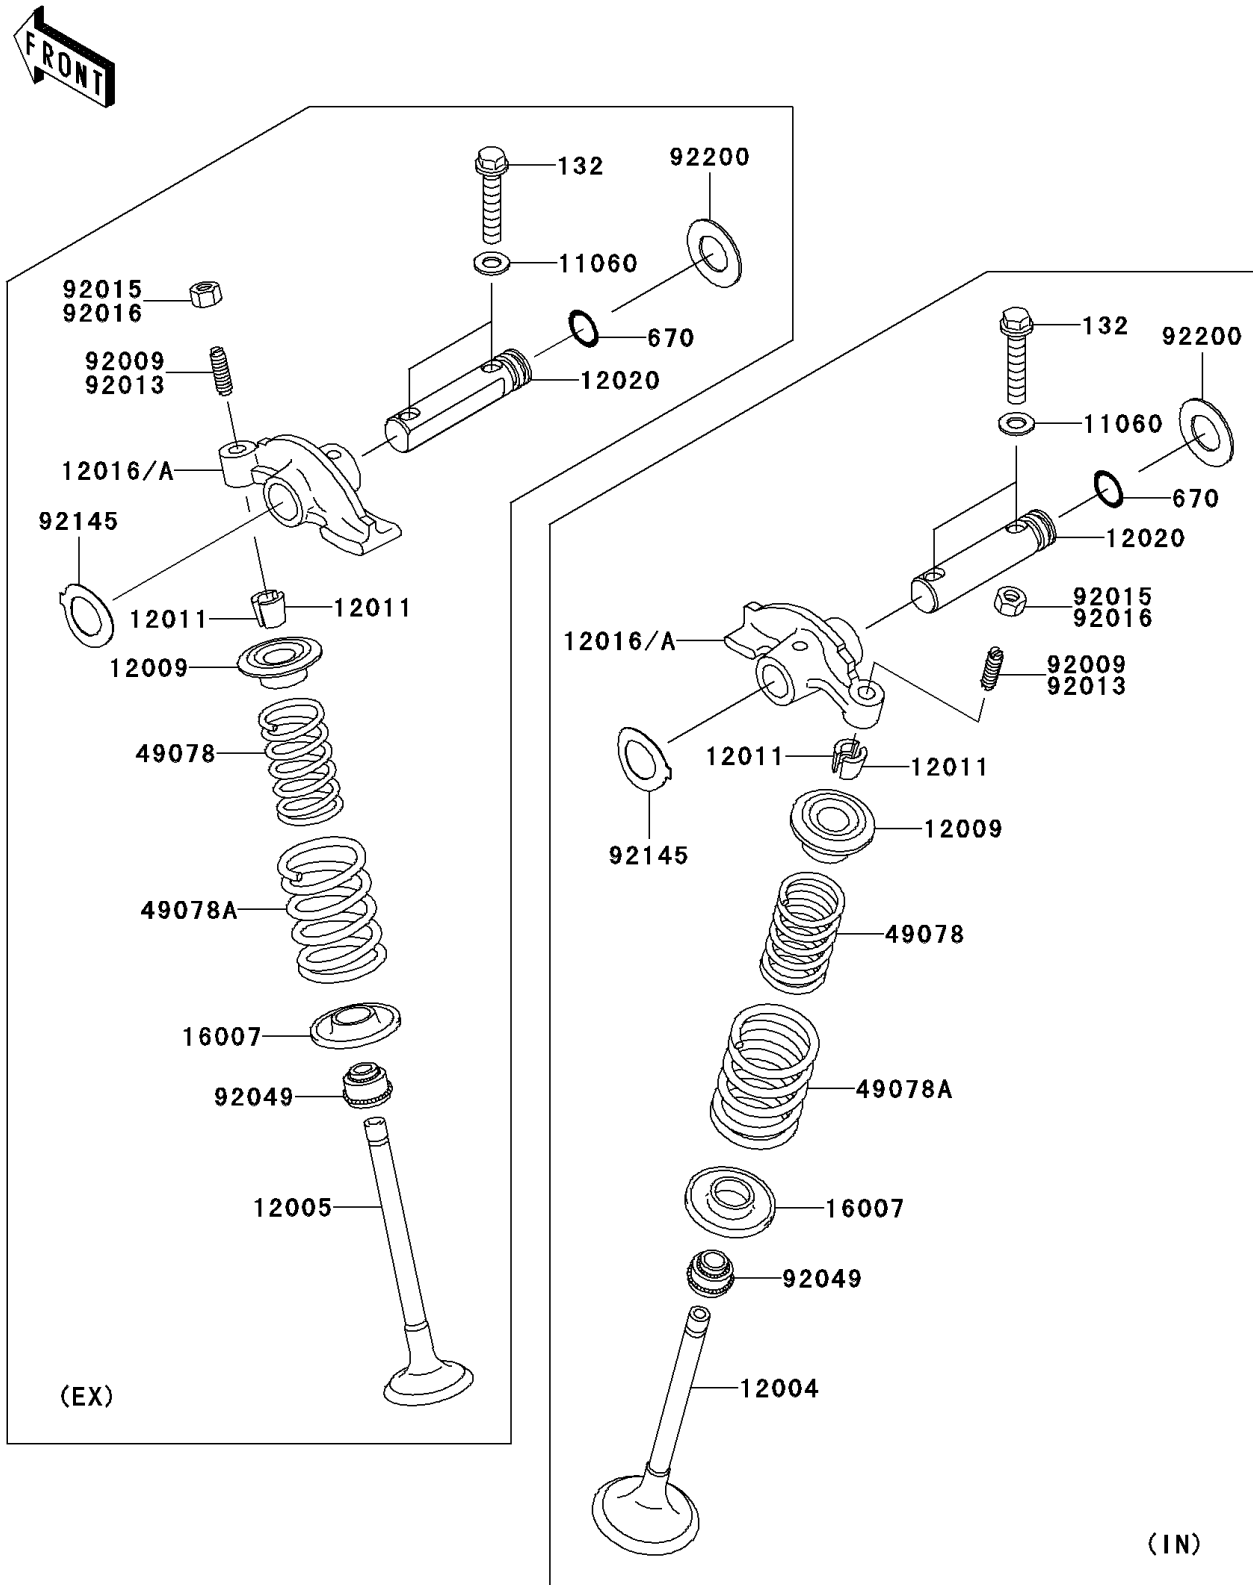

2006 Prairie® 360 4x4 Hardwoods® Green HD™ PARTS DIAGRAM

Valve(s)

E1210

2006 Prairie® 360 4x4 Hardwoods® Green HD™ PARTS LIST

Valve(s)

ITEM NAME	PART NUMBER	QUANTITY
BOLT-FLANGED-SMALL,6X30 (Ref # 132)	132BD0630	1
O RING,10MM (Ref # 670)	670D1510	1
GASKET,6.2X12X0.3 (Ref # 11060)	11060-1994	1
VALVE-INTAKE (Ref # 12004)	12004-1155	1
VALVE-EXHAUST (Ref # 12005)	12005-1326	1
RETAINER-VALVE SPRING (Ref # 12009)	12009-005	1
COLLET,RETAINER (Ref # 12011)	12011-004	1
ARM-ROCKER (Ref # 12016A)	12016-1138	1
SHAFT-ROCKER (Ref # 12020)	12020-1085	1
SEAT-SPRING,VALVE (Ref # 16007)	16007-1024	1
SPRING-ENGINE VALVE,INNER (Ref # 49078)	49078-1209	1
SPRING-ENGINE VALVE,OUTER (Ref # 49078A)	49078-1210	1
SCREW,6MM (Ref # 92013)	92013-009	1
NUT,6MM (Ref # 92016)	92016-061	1
SEAL-OIL,RV37129.5 (Ref # 92049)	92049-016	1
SPRING,ROCKER SHAFT (Ref # 92145)	92145-1532	1
WASHER,13.4X25X1.0 (Ref # 92200)	92200-0045	1