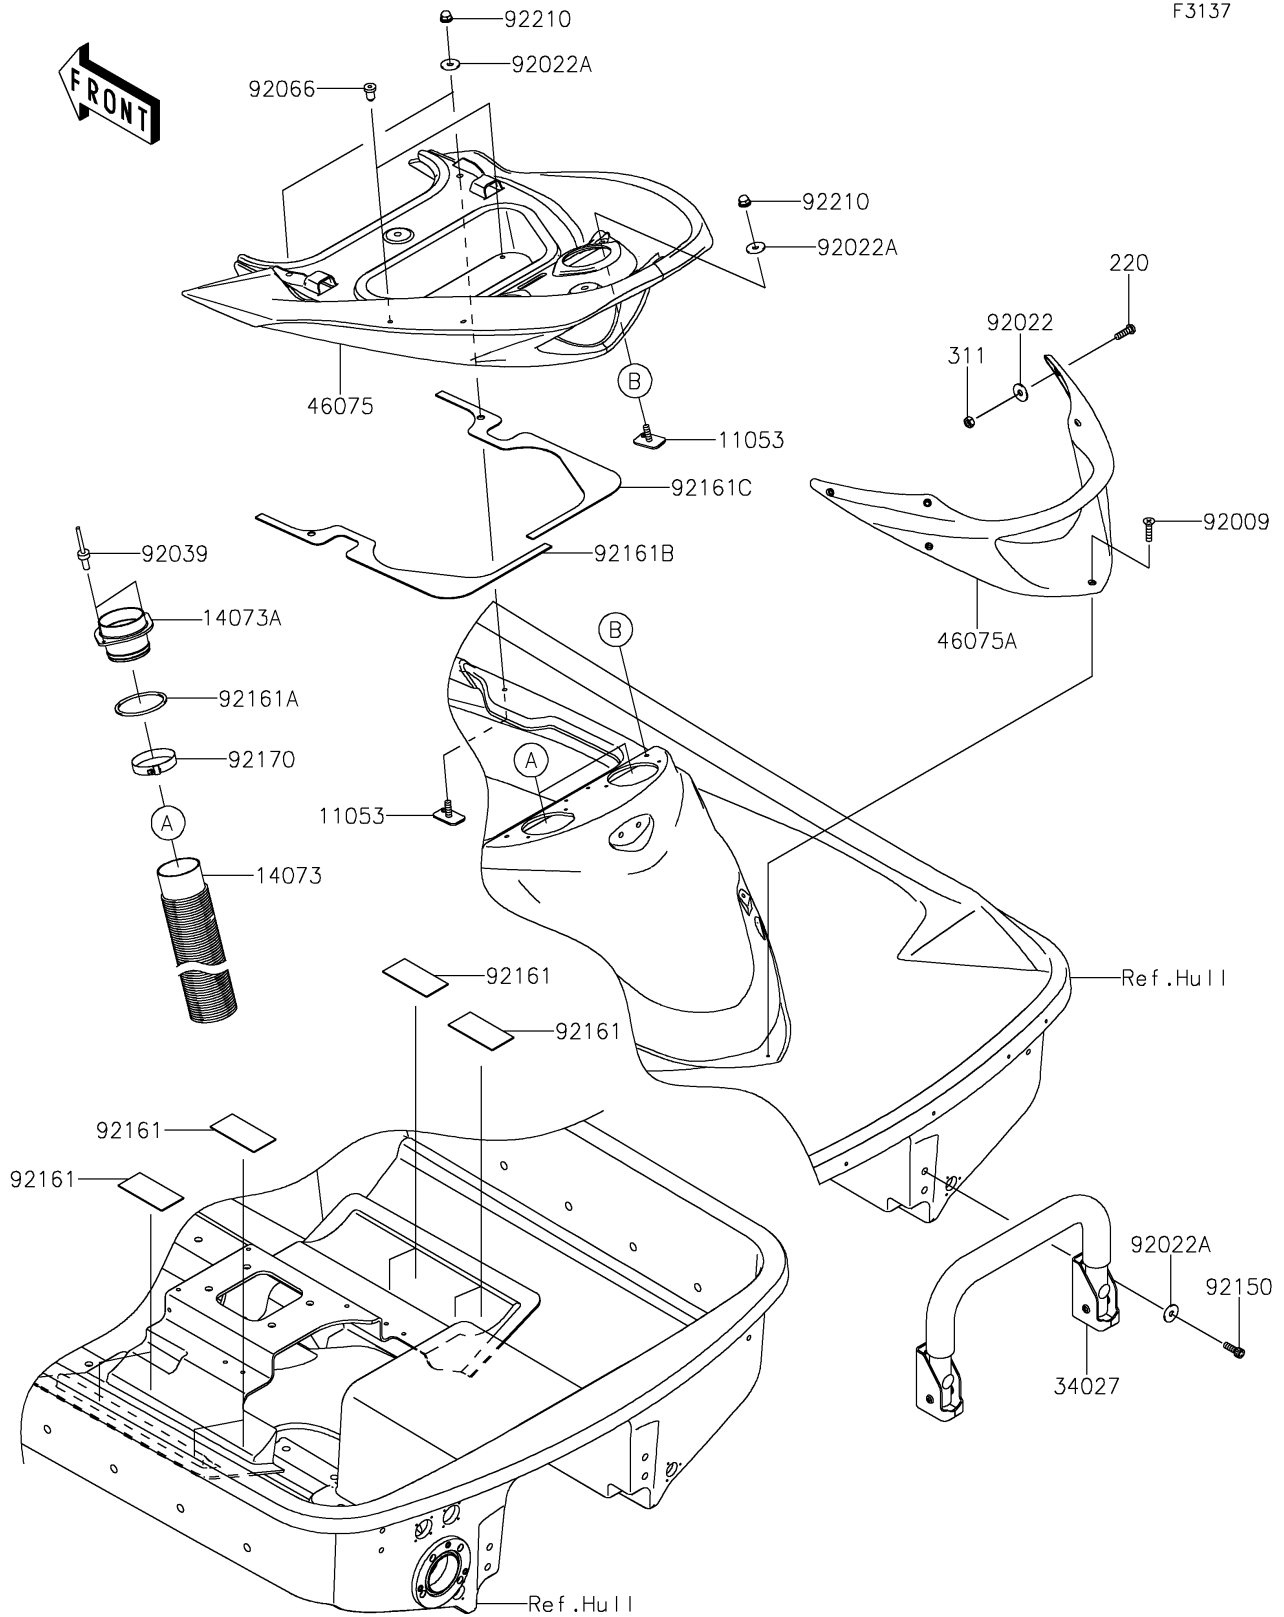

2019 Jet Ski® Ultra® 310X SE PARTS DIAGRAM

Hull Rear Fittings

F3137

2019 Jet Ski® Ultra® 310X SE PARTS LIST

Hull Rear Fittings

ITEM NAME	PART NUMBER	QUANTITY
BRACKET (Ref # 11053)	11053-3776	1
DUCT,L=800 (Ref # 14073)	14073-0878	1
DUCT (Ref # 14073A)	14073-3805	1
SCREW-PAN-CROS,6X20 (Ref # 220)	220R0620	1
NUT-HEX,6MM (Ref # 311)	311AA0600	1
STEP-ASSY (Ref # 34027)	34027-0067	1
GRIP,RR (Ref # 46075)	46075-0589	1
GRIP,HANDLE (Ref # 46075A)	46075-3765	1
SCREW,TAPPING,6X20 (Ref # 92009)	92009-3842	1
WASHER,6.5X20X1.6 (Ref # 92022)	92022-1557	1
WASHER,6.5X20X1.5 (Ref # 92022A)	92022-3710	1
RIVET (Ref # 92039)	92039-3775	1
PLUG (Ref # 92066)	92066-3773	1
BOLT,SOCKET,6X18 (Ref # 92150)	92150-3775	1
DAMPER (Ref # 92161)	92161-3728	1
DAMPER (Ref # 92161A)	92161-3769	1
DAMPER (Ref # 92161B)	92161-3781	1
DAMPER (Ref # 92161C)	92161-3782	1
CLAMP (Ref # 92170)	92170-1679	1
NUT,CAP,6MM (Ref # 92210)	92210-3785	1