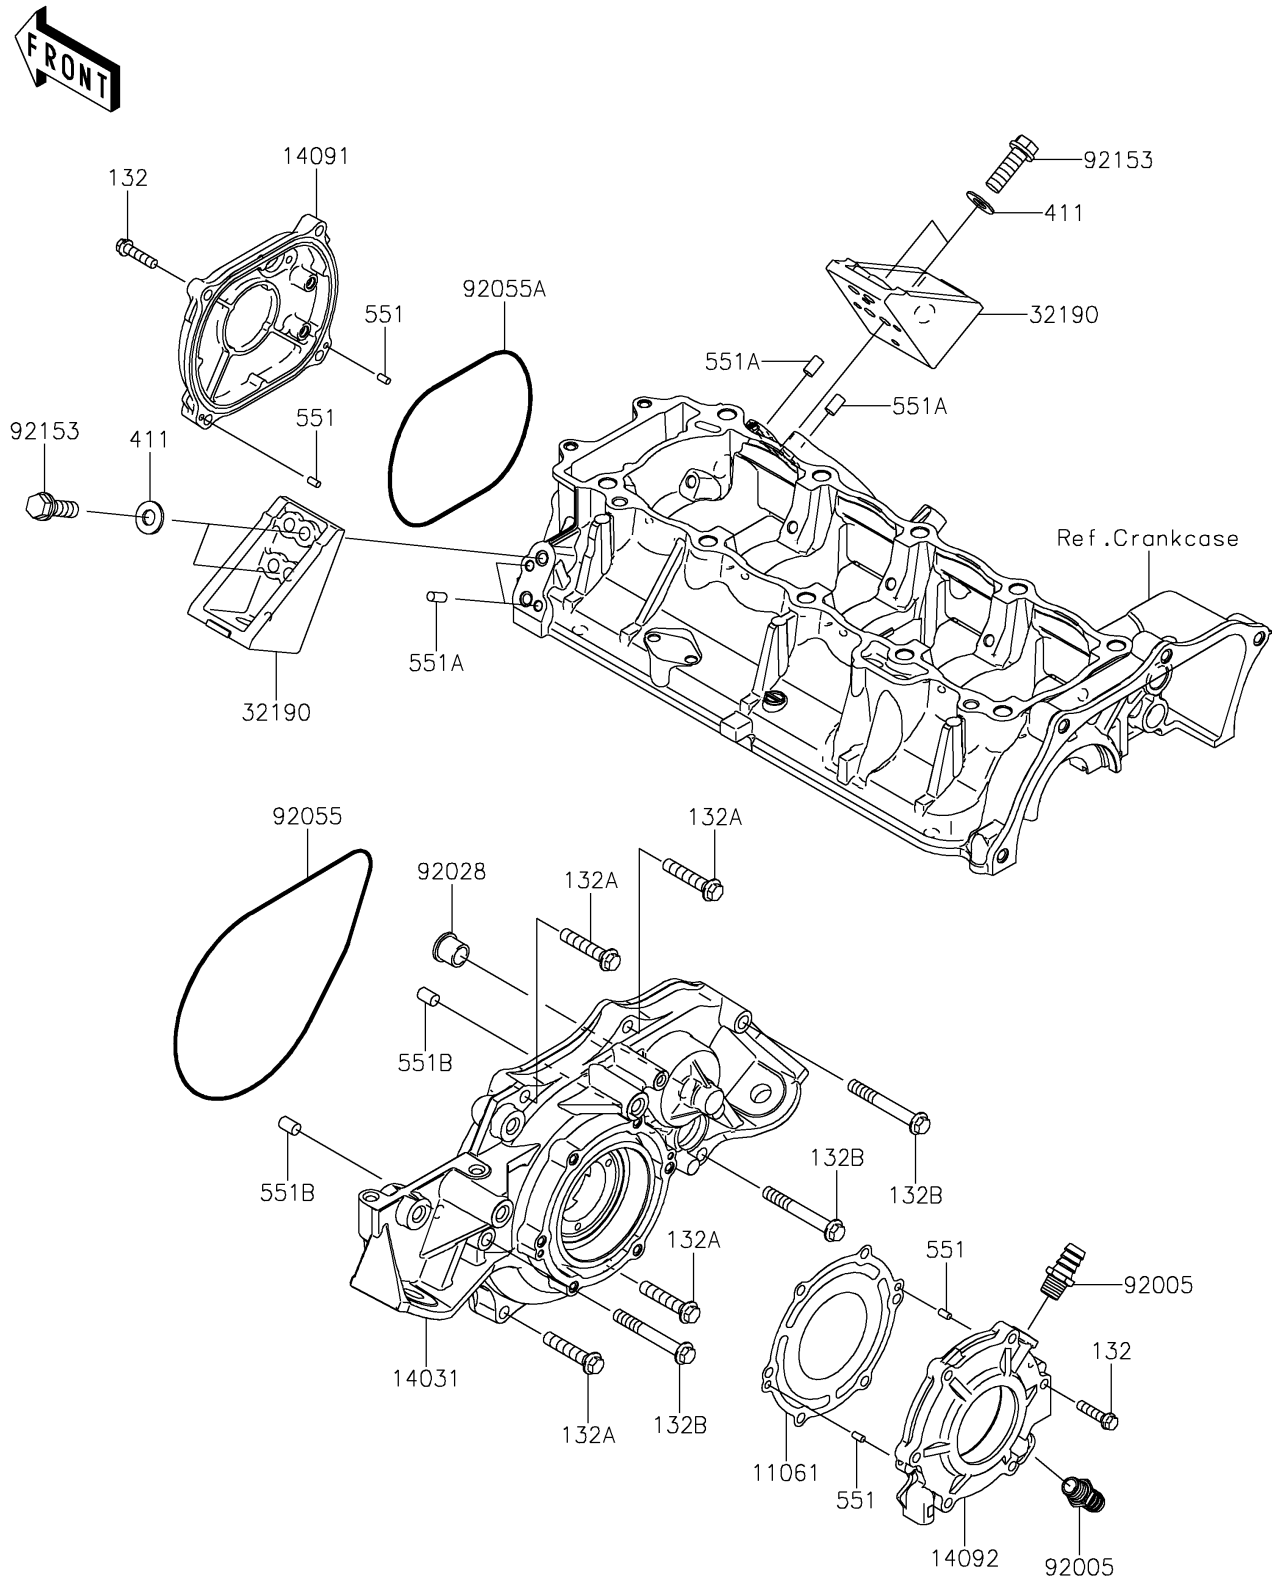

2019 Jet Ski® Ultra® 310X SE PARTS DIAGRAM

Engine Cover(s)

E1431

2019 Jet Ski® Ultra® 310X SE PARTS LIST

Engine Cover(s)

ITEM NAME	PART NUMBER	QUANTITY
GASKET,OUTPUT COVER (Ref # 11061)	11061-0812	1
BOLT-FLANGED-SMALL,6X25 (Ref # 132)	132BD0625	1
BOLT-FLANGED-SMALL,8X40 (Ref # 132A)	132BD0840	1
BOLT-FLANGED-SMALL,8X60 (Ref # 132B)	132BD0860	1
COVER-GENERATOR (Ref # 14031)	14031-3738	1
COVER,PULS (Ref # 14091)	14091-3763	1
COVER,OUTPUT (Ref # 14092)	14092-1048	1
BRACKET-ENGINE (Ref # 32190)	32190-3703	1
WASHER-PLAIN,8MM (Ref # 411)	411S0800	1
PIN-DOWEL (Ref # 551)	551R0408	1
PIN-DOWEL (Ref # 551A)	551R0612	1
PIN-DOWEL (Ref # 551B)	551R0812	1
FITTING (Ref # 92005)	92005-3714	1
BUSHING (Ref # 92028)	92028-3718	1
RING-O,196X3 (Ref # 92055)	92055-3761	1
RING-O,120X3 (Ref # 92055A)	92055-3762	1
BOLT,FLANGED,8X30 (Ref # 92153)	92153-3722	1