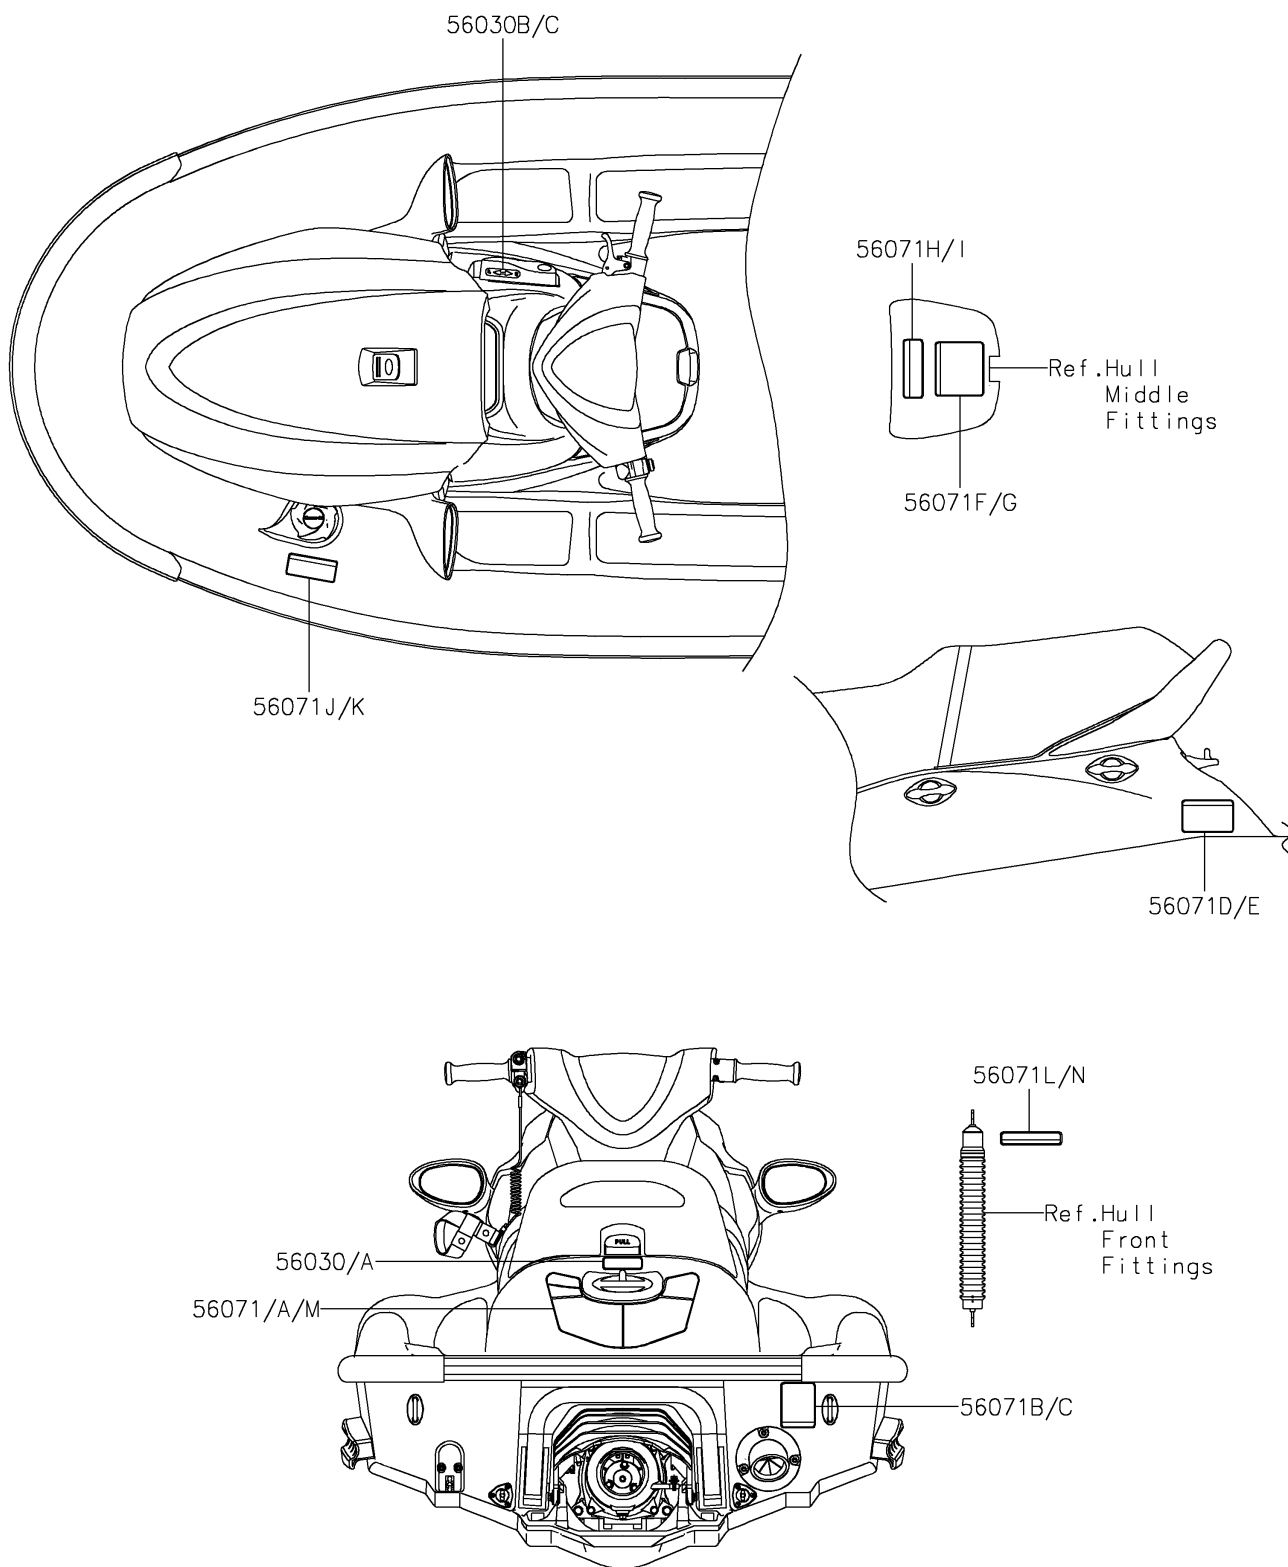

2016 JET SKI® STX®-15F PARTS DIAGRAM

Labels

F3183

2016 JET SKI® STX®-15F PARTS LIST

Labels

| ITEM NAME | PART NUMBER | QUANTITY |
|---|-------------|----------|
| LABEL,FIRE EXTINGUISHER (Ref # 56030) | 56030-3755 | 1 |
| LABEL,FIRE EXTINGUISHER (Ref # 56030A) | 56030-3757 | 1 |
| LABEL,REVERSE (Ref # 56030B) | 56030-3815 | 1 |
| LABEL,REVERSE (Ref # 56030C) | 56030-3816 | 1 |
| LABEL-WARNING,IMPORTANT SAFETY (Ref # 56071) | 56071-0389 | 1 |
| LABEL-WARNING,IMPORTANT SAFETY (Ref # 56071A) | 56071-0390 | 1 |
| LABEL-WARNING,RIGHTING (Ref # 56071B) | 56071-0398 | 1 |
| LABEL-WARNING,RIGHTING (Ref # 56071C) | 56071-0399 | 1 |
| LABEL-WARNING,GRAB,HANDLE,STEP (Ref # 56071D) | 56071-0402 | 1 |
| LABEL-WARNING,GRAB,HANDLE,STEP (Ref # 56071E) | 56071-0403 | 1 |
| LABEL-WARNING,READ AND FOLLOW (Ref # 56071F) | 56071-0406 | 1 |
| LABEL-WARNING,READ AND FOLLOW (Ref # 56071G) | 56071-0407 | 1 |
| LABEL-WARNING,AIR VENT ROUTING (Ref # 56071H) | 56071-0421 | 1 |
| LABEL-WARNING,AIR VENT ROUTING (Ref # 56071I) | 56071-0422 | 1 |
| LABEL-WARNING,FUEL SUPPLY (Ref # 56071J) | 56071-0424 | 1 |
| LABEL-WARNING,FUEL SUPPLY (Ref # 56071K) | 56071-0425 | 1 |
| LABEL-WARNING,DAMPER (Ref # 56071L) | 56071-0568 | 1 |
| LABEL-WARNING,DAMPER (Ref # 56071N) | 56071-3737 | 1 |