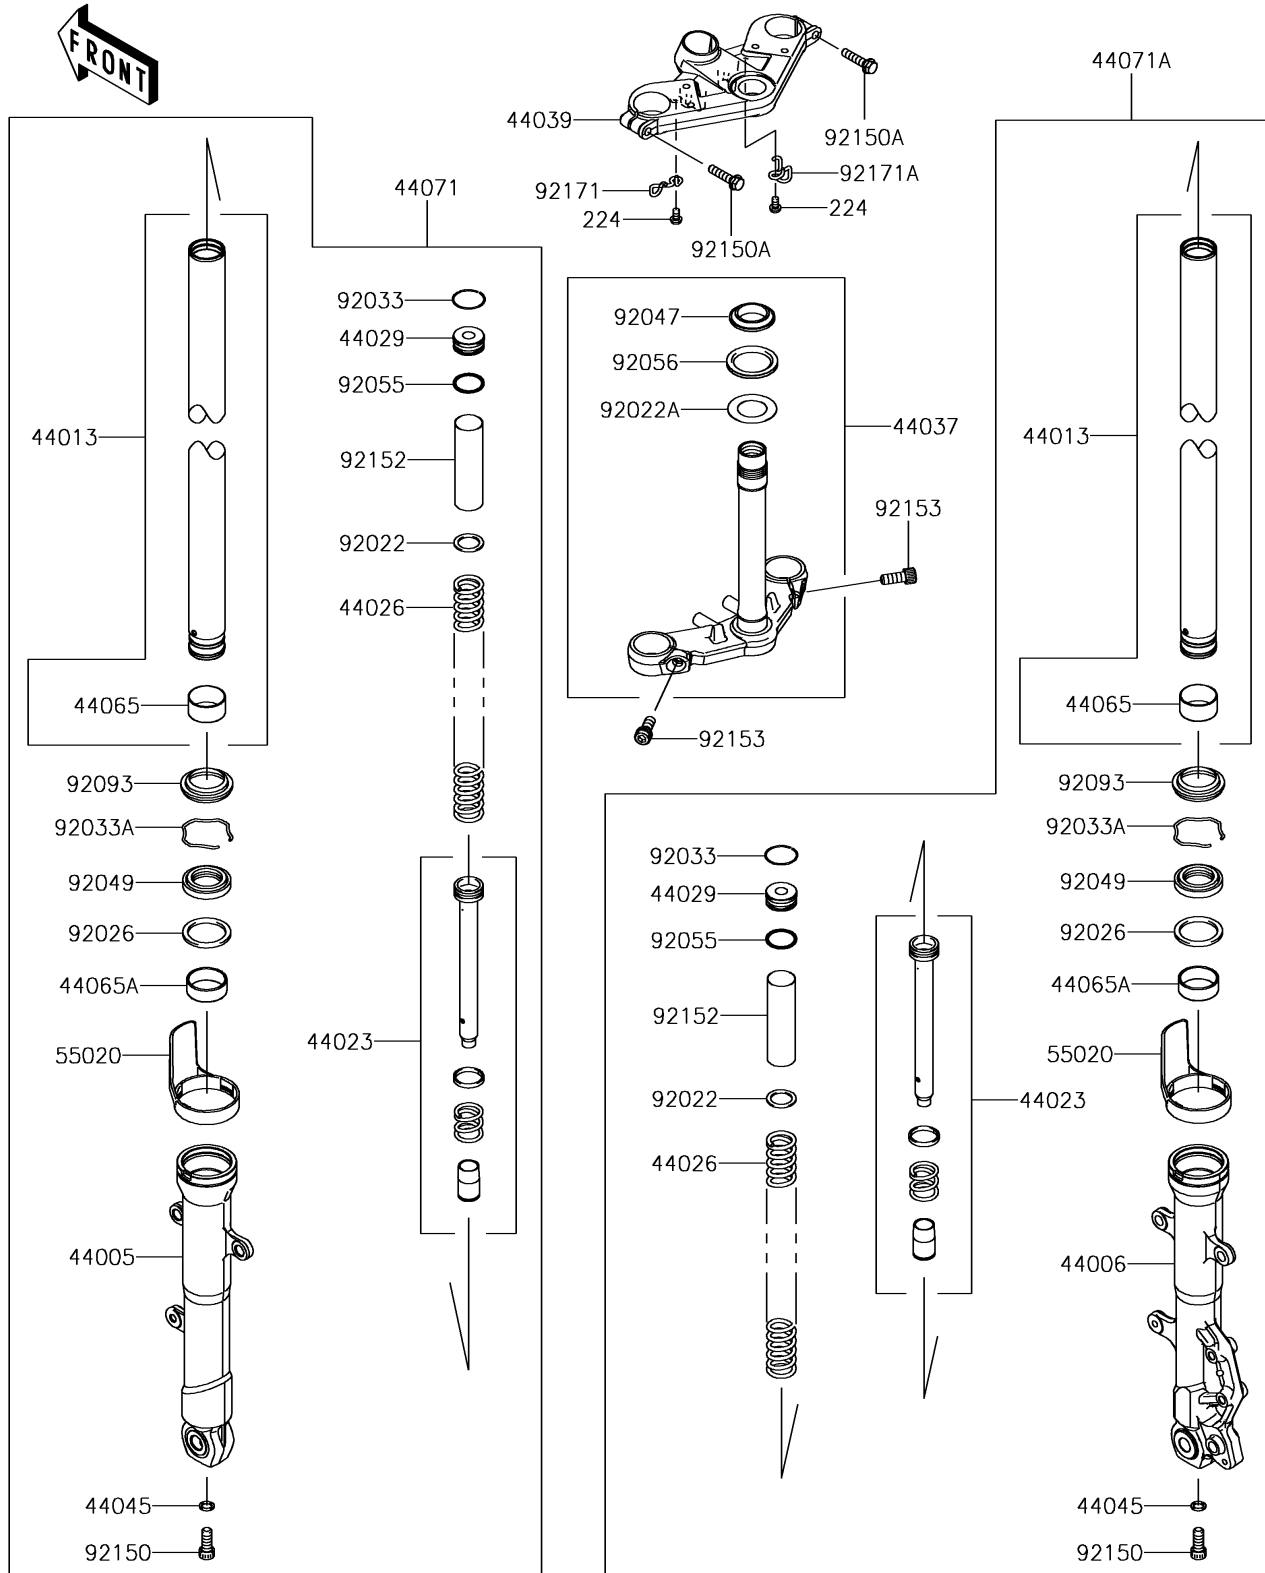

2016 NINJA® 300 ABS PARTS DIAGRAM

Front Fork

F2340

2016 NINJA® 300 ABS PARTS LIST

Front Fork

ITEM NAME	PART NUMBER	QUANTITY
SCREW-PAN-WP-CROS,6X12 (Ref # 224)	224AB0612	1
PIPE-LEFT FORK OUTER,F.S.BLACK (Ref # 44005)	44005-0102-18R	1
PIPE-RIGHT FORK OUTER,F.S.BLK (Ref # 44006)	44006-0103-18R	1
PIPE-FORK INNER (Ref # 44013)	44013-0248	1
CYLINDER-SET-FORK (Ref # 44023)	44023-0123	1
SPRING-FRONT FORK (Ref # 44026)	44026-0126	1
SEAT-FORK SPRING (Ref # 44029)	44029-1127	1
HOLDER-FORK UNDER,F.BLACK (Ref # 44037)	44037-0154-21	1
HOLDER-FORK UPPER,F.S.BLACK (Ref # 44039)	44039-0056-18R	1
GASKET,FORK CYLINDER BOLT (Ref # 44045)	44045-051	1
BUSHING-FRONT FORK (Ref # 44065)	44065-0057	1
BUSHING-FRONT FORK (Ref # 44065A)	44065-0058	1
DAMPER-ASSY,LH,F.S.BLACK (Ref # 44071)	44071-1073-18R	1
DAMPER-ASSY,RH,F.S.BLACK (Ref # 44071A)	44071-1075-18R	1
GUARD,INNER TUBE (Ref # 55020)	55020-0929	1
WASHER (Ref # 92022)	92022-1879	1
WASHER,30.5X50X0.6 (Ref # 92022A)	92022-231	1
SPACER,FORK (Ref # 92026)	92026-1443	1
RING-SNAP (Ref # 92033)	92033-1236	1
RING-SNAP (Ref # 92033A)	92033-1286	1
RACE,STEERING STEM BEARING (Ref # 92047)	92047-012	1
SEAL-OIL (Ref # 92049)	92049-0734	1
RING-O,FORK SPRING SEAT (Ref # 92055)	92055-1384	1
SEAL-OIL,STEERING STEM (Ref # 92056)	92056-003	1
SEAL,FORK OUTER (Ref # 92093)	92093-1367	1
BOLT,SOCKET,8X18 (Ref # 92150)	92150-1432	1
BOLT (Ref # 92150A)	92150-1610	1
COLLAR,SPG (Ref # 92152)	92152-1957	1
BOLT,SOCKET,10X25 (Ref # 92153)	92153-0301	1

2016 NINJA® 300 ABS PARTS LIST

Front Fork

ITEM NAME	PART NUMBER	QUANTITY
CLAMP,LH (Ref # 92171)	92171-1857	1
CLAMP,RH (Ref # 92171A)	92171-1947	1