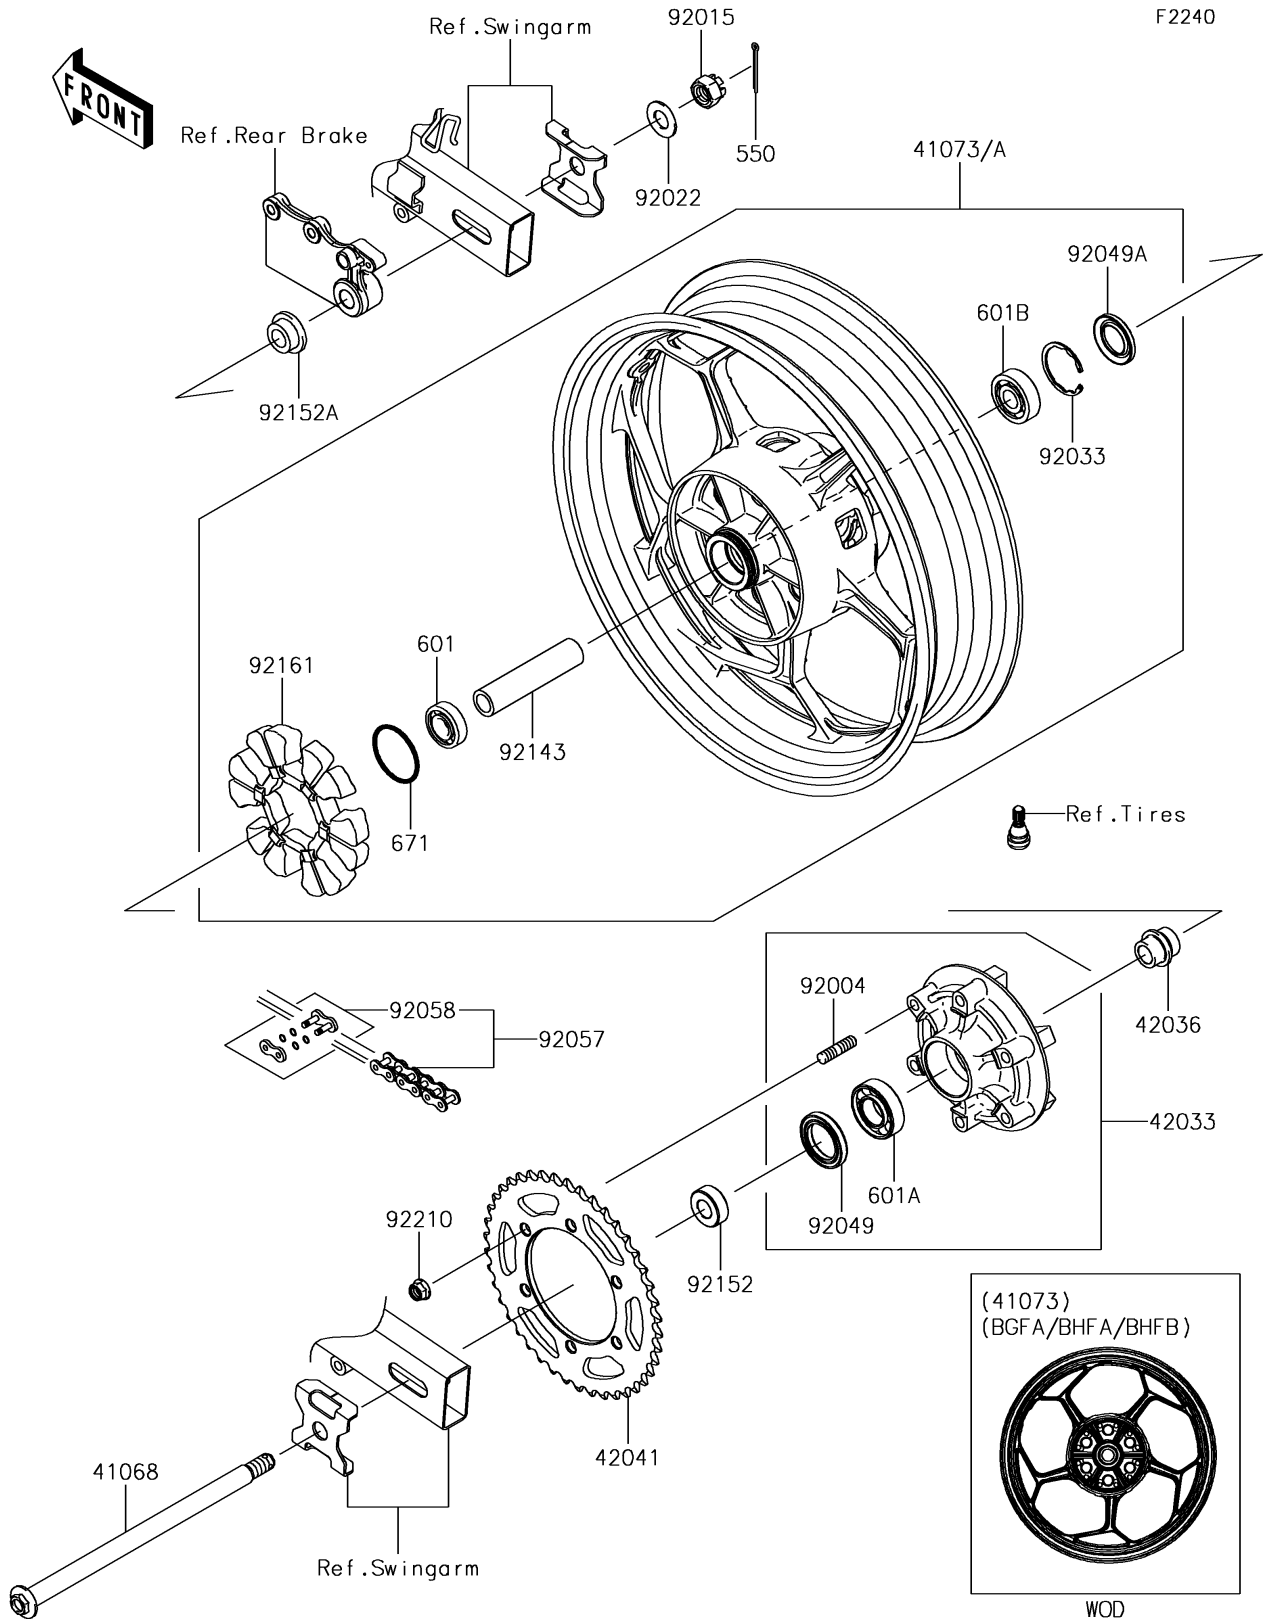

## 2016 NINJA® 300 ABS PARTS DIAGRAM

Rear Wheel/Chain

## 2016 NINJA® 300 ABS PARTS LIST

Rear Wheel/Chain

ITEM NAME	PART NUMBER	QUANTITY
AXLE,RR (Ref # 41068)	41068-1223	1
WHEEL-ASSY,RR,BLACK (Ref # 41073A)	41073-0652-R2	1
COUPLING-ASSY,RR HUB (Ref # 42033)	42033-0574	1
SLEEVE,RR HUB,L=30 (Ref # 42036)	42036-1055	1
SPROCKET-HUB,42T (Ref # 42041)	42041-0118	1
PIN-COTTER,4.0X35 (Ref # 550)	550AA4035	1
BEARING-BALL,#6203UUC3 (Ref # 601)	601B6203UU	1
BEARING-BALL,#6205G (Ref # 601A)	601B6205G	1
BEARING-BALL,6303LLUC3/2ASU68 (Ref # 601B)	601B6303UU	1
O RING,50MM (Ref # 671)	671B2550	1
STUD,10X19 (Ref # 92004)	92004-0048	1
NUT,CASTLE,16MM (Ref # 92015)	92015-1947	1
WASHER,17.5X34X2.0 (Ref # 92022)	92022-1916	1
RING-SNAP,47MM (Ref # 92033)	92033-1042	1
SEAL-OIL,35X52X7 (Ref # 92049)	92049-0730	1
SEAL-OIL,BJN28475 (Ref # 92049A)	92049-1056	1
CHAIN,DRIVE,EK520SR-02X106L (Ref # 92057)	92057-0019	1
JOINT-CHAIN,DRIVE (Ref # 92058)	92058-1102	1
COLLAR,RR HUB,L=111 (Ref # 92143)	92143-1416	1
COLLAR,17X35X13 (Ref # 92152)	92152-0843	1
COLLAR,17X28(38)X15 (Ref # 92152A)	92152-0844	1
DAMPER,RR HUB SHOCK (Ref # 92161)	92161-0700	1
NUT,LOCK,FLANGED,10MM (Ref # 92210)	92210-0276	1