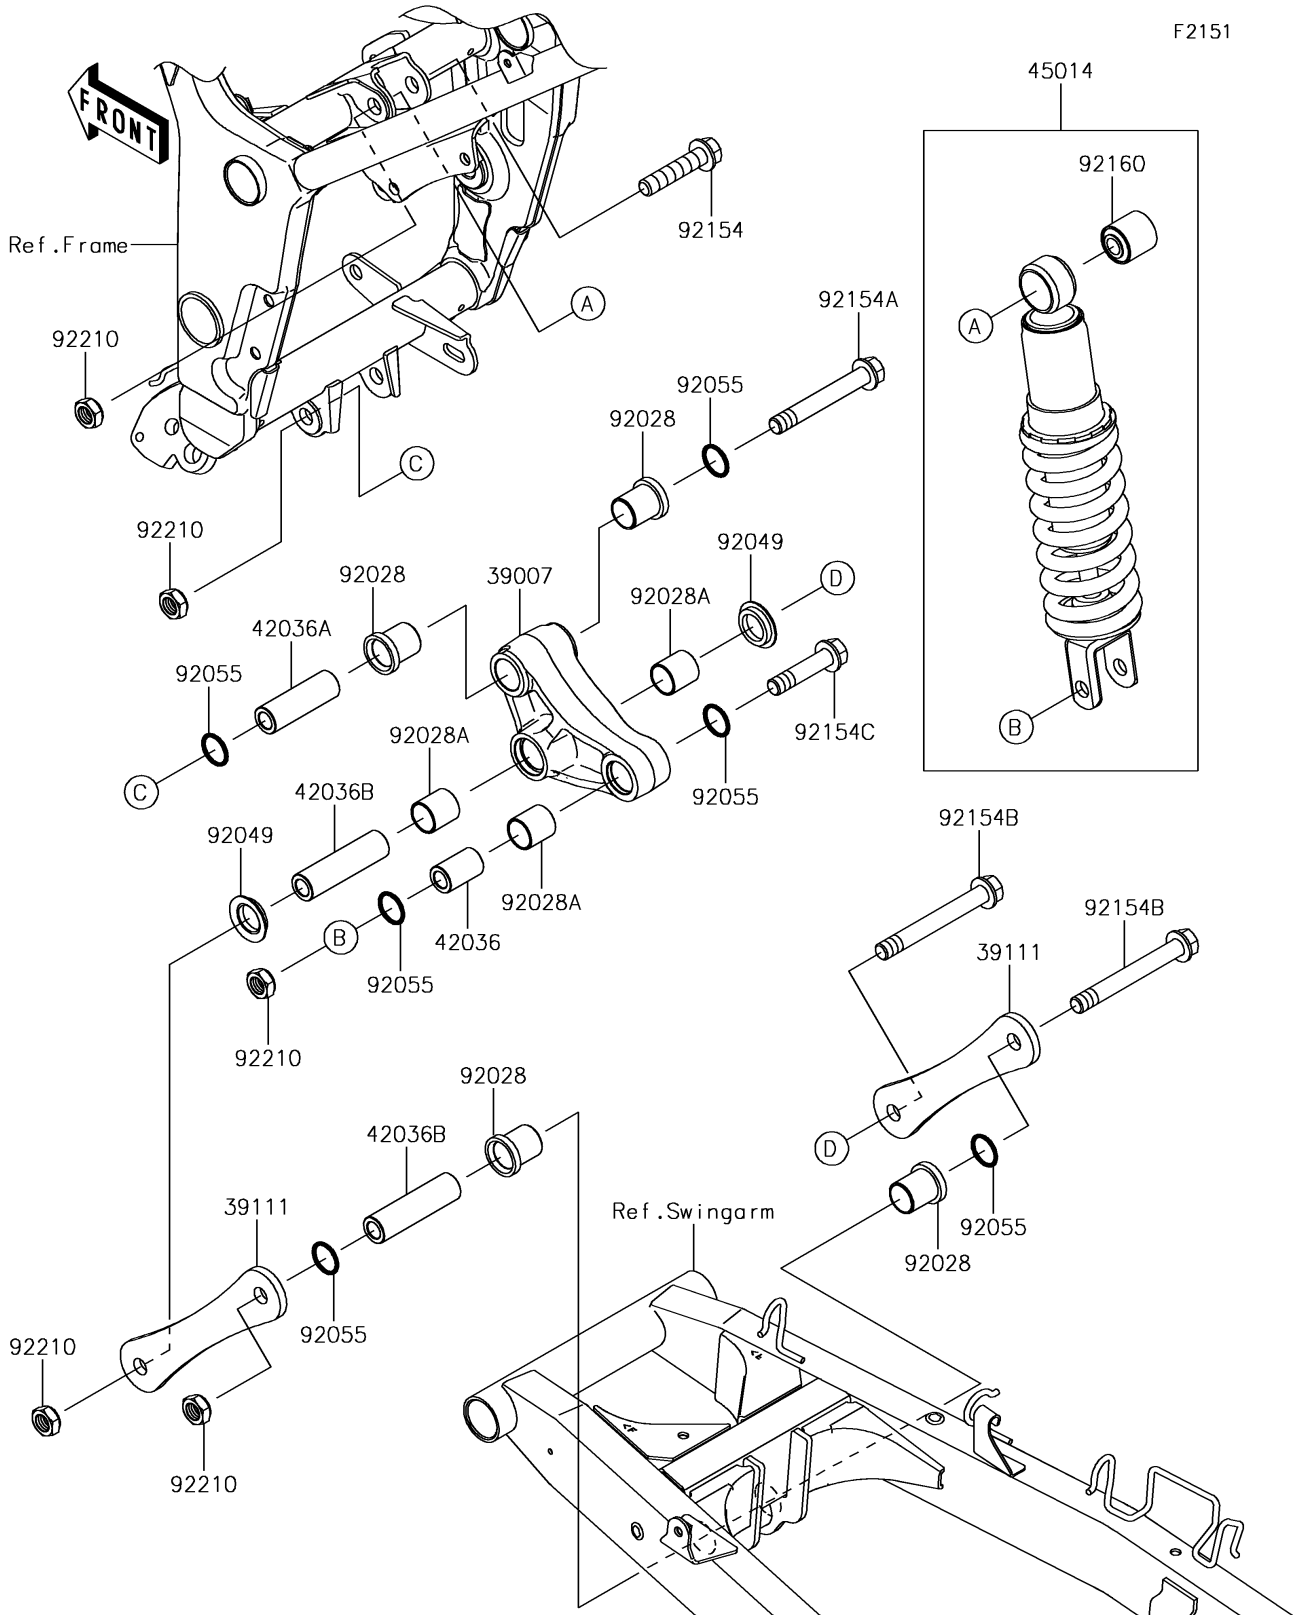

2016 NINJA® 300 ABS PARTS DIAGRAM

Suspension/Shock Absorber

2016 NINJA® 300 ABS PARTS LIST

Suspension/Shock Absorber

ITEM NAME	PART NUMBER	QUANTITY
ARM-SUSP,UNI TRAK (Ref # 39007)	39007-0355	1
ROD-TIE,SUSPENSION (Ref # 39111)	39111-0076	1
SLEEVE,12.1X20X32 (Ref # 42036)	42036-1077	1
SLEEVE,ARM,FR (Ref # 42036A)	42036-1078	1
SLEEVE,12.1X20X74 (Ref # 42036B)	42036-1102	1
SHOCKABSORBER,BLACK+BLACK (Ref # 45014)	45014-0438-37S	1
BUSHING (Ref # 92028)	92028-1597	1
BUSHING (Ref # 92028A)	92028-1598	1
SEAL-OIL,ARM (Ref # 92049)	92049-1109	1
RING-O,19.8X2.2 (Ref # 92055)	92055-0732	1
BOLT,FLANGED,12X55 (Ref # 92154)	92154-0362	1
BOLT,FLANGED,12X86 (Ref # 92154A)	92154-0940	1
BOLT,FLANGED,12X98 (Ref # 92154B)	92154-0941	1
BOLT,FLANGED,12X52 (Ref # 92154C)	92154-0942	1
DAMPER,SHOCKABSORBER (Ref # 92160)	92160-1161	1
NUT,LOCK,12MM (Ref # 92210)	92210-1247	1