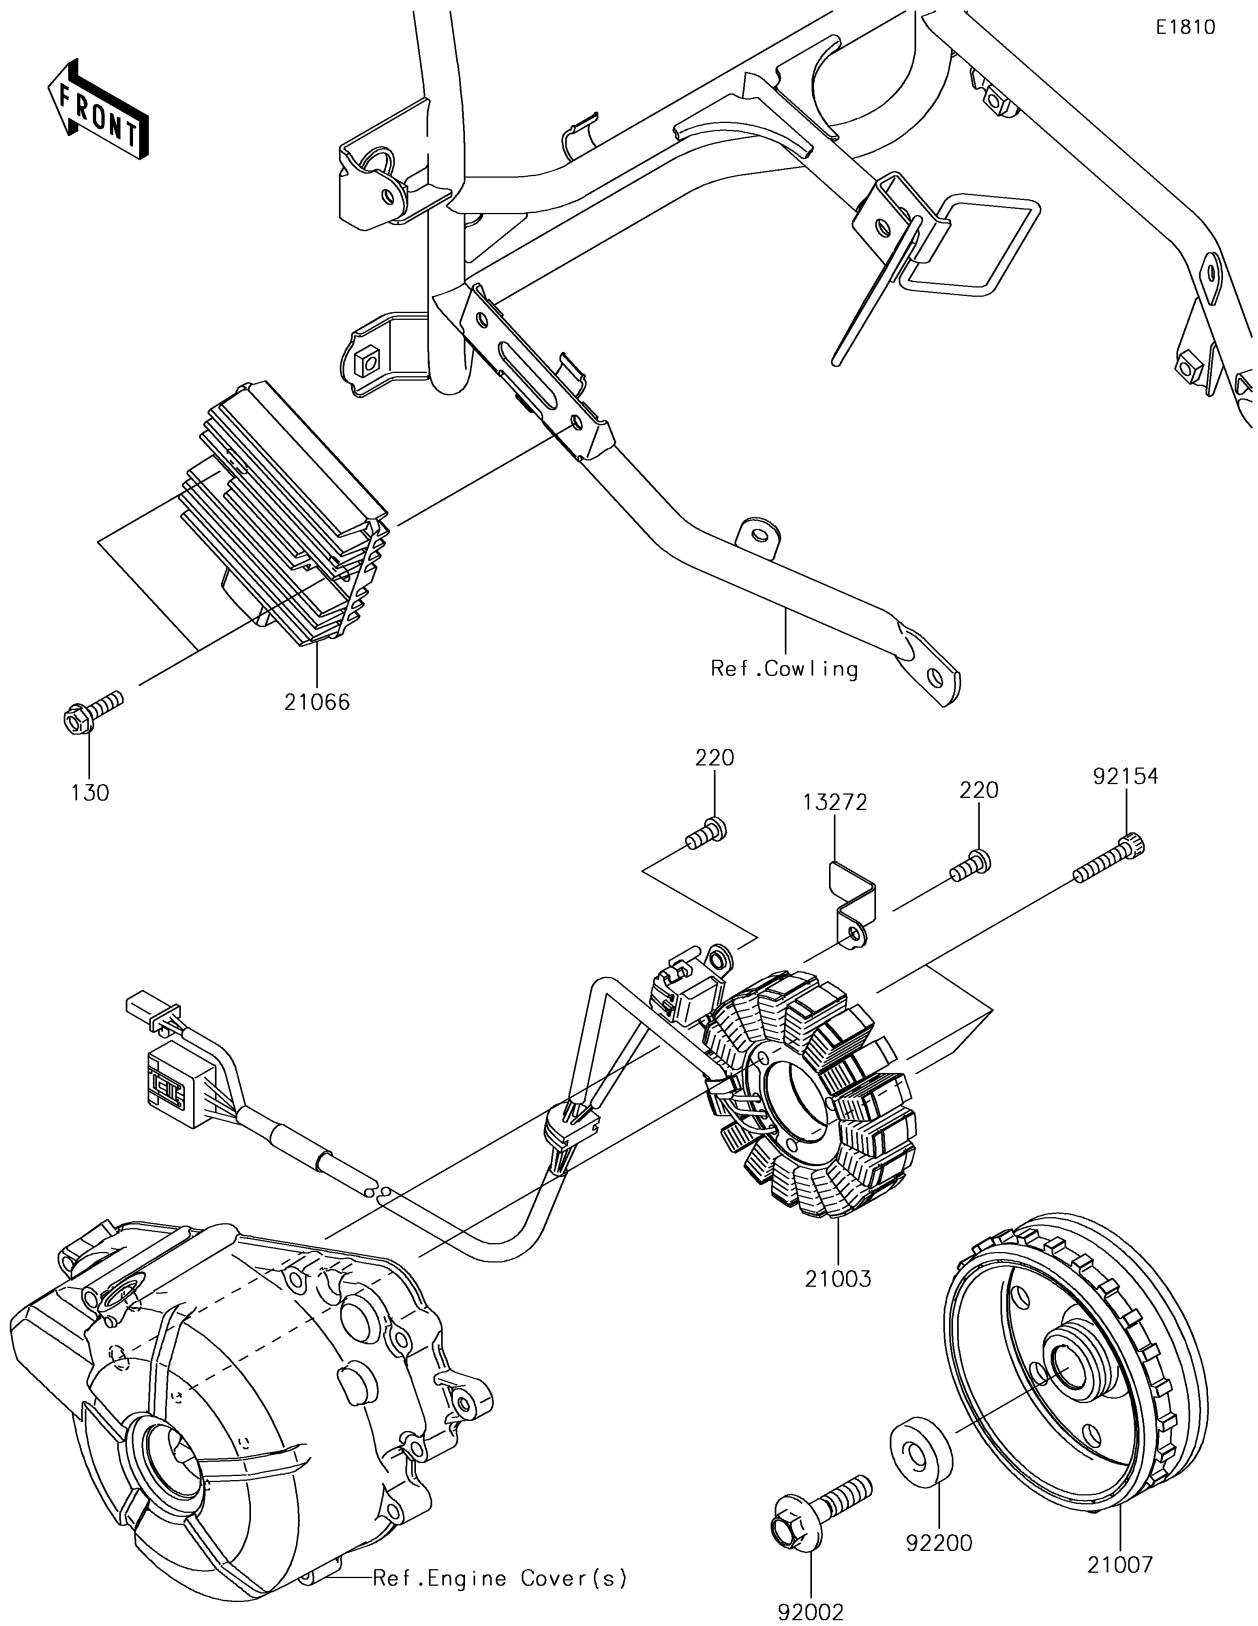

2016 NINJA® 300 ABS PARTS DIAGRAM

Generator

2016 NINJA® 300 ABS PARTS LIST

Generator

ITEM NAME	PART NUMBER	QUANTITY
BOLT-FLANGED,6X22 (Ref # 130)	130BA0622	1
PLATE (Ref # 13272)	13272-1257	1
STATOR (Ref # 21003)	21003-0128	1
ROTOR (Ref # 21007)	21007-0569	1
REGULATOR-VOLTAGE (Ref # 21066)	21066-0732	1
SCREW-PAN-CROS,6X14 (Ref # 220)	220AA0614	1
BOLT,FLANGED,10X40 (Ref # 92002)	92002-1296	1
BOLT,SOCKET,6X30 (Ref # 92154)	92154-0962	1
WASHER,10X30X9 (Ref # 92200)	92200-0790	1