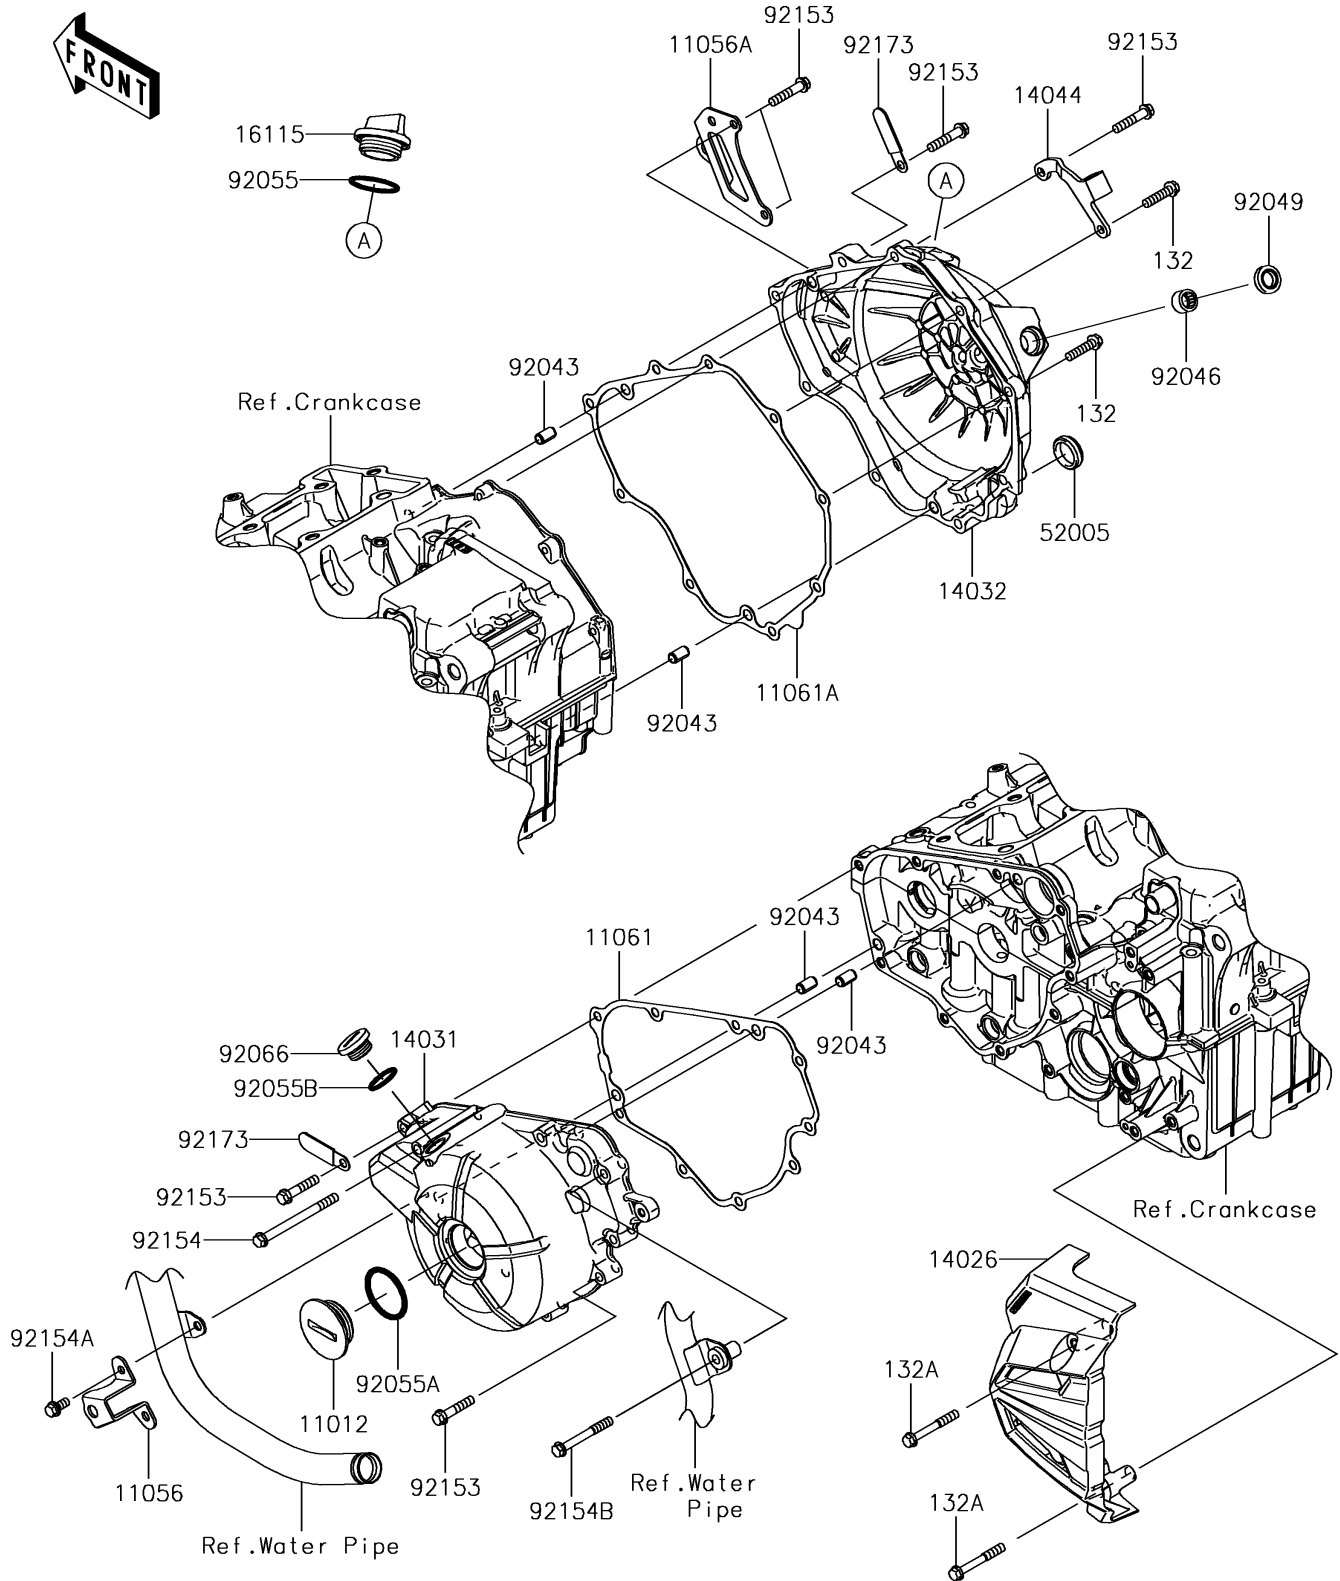

2016 NINJA® 300 ABS PARTS DIAGRAM

Engine Cover(s)

E1431

2016 NINJA® 300 ABS PARTS LIST

Engine Cover(s)

ITEM NAME	PART NUMBER	QUANTITY
CAP (Ref # 11012)	11012-1362	1
BRACKET (Ref # 11056)	11056-1637	1
BRACKET (Ref # 11056A)	11056-1638	1
GASKET,GENERATOR COVER (Ref # 11061)	11061-0793	1
GASKET,CLUTCH COVER (Ref # 11061A)	11061-0854	1
BOLT-FLANGED-SMALL,6X25 (Ref # 132)	132BB0625	1
BOLT-FLANGED-SMALL,6X45 (Ref # 132A)	132BB0645	1
COVER-CHAIN (Ref # 14026)	14026-0096	1
COVER-GENERATOR (Ref # 14031)	14031-0562	1
COVER-CLUTCH (Ref # 14032)	14032-0579	1
HOLDER-CABLE (Ref # 14044)	14044-0049	1
CAP-OIL FILLER (Ref # 16115)	16115-1068	1
GAUGE,OIL LEVEL (Ref # 52005)	52005-1009	1
PIN,6.2X8X14 (Ref # 92043)	92043-1263	1
BEARING-NEEDLE,HK1210FM (Ref # 92046)	92046-0034	1
SEAL-OIL (Ref # 92049)	92049-1560	1
RING-O,31.5X2.6 (Ref # 92055)	92055-049	1
RING-O,39.4X3.1 (Ref # 92055A)	92055-0734	1
RING-O,20X2 (Ref # 92055B)	92055-1146	1
PLUG (Ref # 92066)	92066-0748	1
BOLT,6X30 (Ref # 92153)	92153-0832	1
BOLT,FLANGED-SMALL,6X75 (Ref # 92154)	92154-0960	1
BOLT,FLANGED,6X12 (Ref # 92154A)	92154-1140	1
BOLT,FLANGED,6X50 (Ref # 92154B)	92154-1871	1
CLAMP,L=45 (Ref # 92173)	92173-0194	1