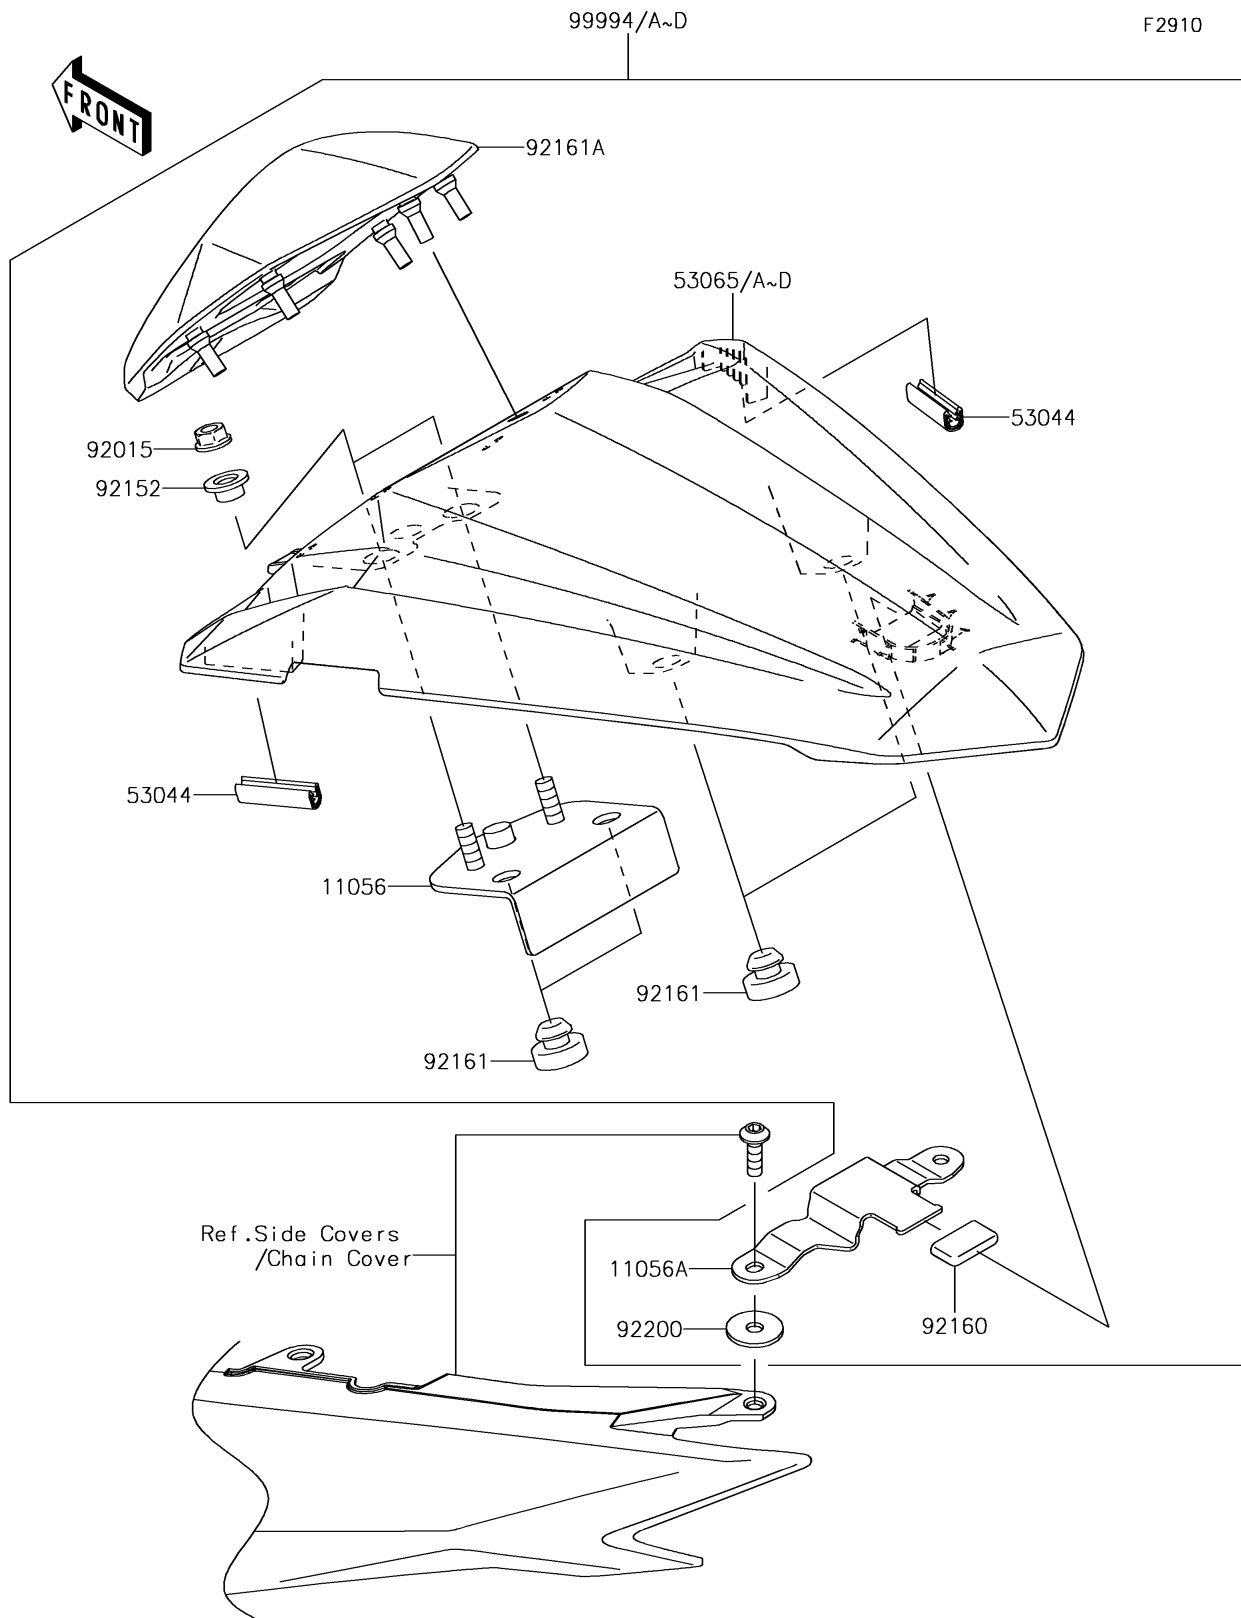

2016 NINJA® 300 PARTS DIAGRAM

Accessory(Single Seat Cover)

2016 NINJA® 300 PARTS LIST

Accessory(Single Seat Cover)

ITEM NAME	PART NUMBER	QUANTITY
BRACKET (Ref # 11056)	11056-1823	1
BRACKET (Ref # 11056A)	11056-2403	1
TRIM,L=30 (Ref # 53044)	53044-0001	1
COVER SEAT,P.RED (Ref # 53065)	53065-0064-234	1
COVER SEAT,M.M.C.GRAY (Ref # 53065A)	53065-0064-51B	1
NUT,FLANGED,6MM (Ref # 92015)	92015-1367	1
COLLAR,6.8X10(16)X6.6 (Ref # 92152)	92152-0842	1
DAMPER (Ref # 92160)	92160-1190	1
DAMPER (Ref # 92161)	92161-0046	1
DAMPER,CUSHION (Ref # 92161A)	92161-1460	1
WASHER,6X20X1.6 (Ref # 92200)	92200-0212	1
KIT,SINGLE SEAT,P.RED (Ref # 99994)	99994-0354-234	1
KIT,SINGLE SEAT,M.M.C.GRAY (Ref # 99994A)	99994-0354-51B	1