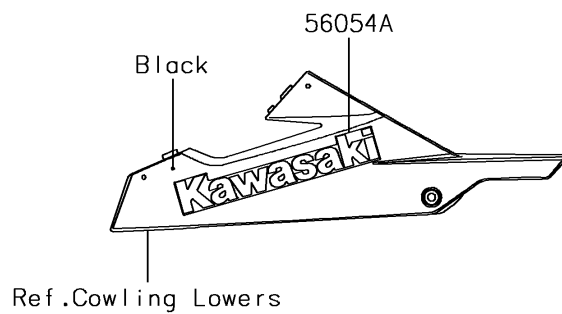

2016 NINJA® 300 PARTS DIAGRAM

Decals(Red)(AGF)(CA,US)

F2861B

2016 NINJA® 300 PARTS LIST

Decals(Ref)(AGF)(CA,US)

ITEM NAME	PART NUMBER	QUANTITY
MARK,WINDSHIELD,KAWASAKI (Ref # 56054)	56054-1088	1
MARK,LWR COWL.,KAWASAKI (Ref # 56054A)	56054-1590	1
MARK,FUEL TANK,NINJA (Ref # 56054B)	56054-1895	1
PATTERN,SIDE COWL.,LH (Ref # 56075)	56075-1108	1
PATTERN,SIDE COWL.,RH (Ref # 56075A)	56075-1109	1
PATTERN,SEAT COVER,LH (Ref # 56075B)	56075-1110	1
PATTERN,SEAT COVER,RH (Ref # 56075C)	56075-1111	1