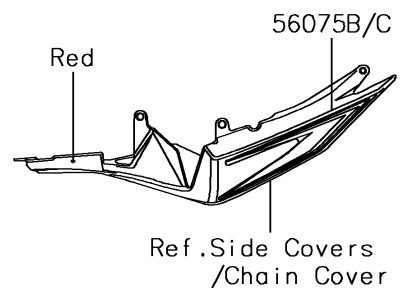

2016 NINJA® 300 PARTS DIAGRAM

Decals(Red)(AGF)(CA,US)

F2861B

2016 NINJA® 300 PARTS LIST

Decals(Ref)(AGF)(CA,US)

ITEM NAME	PART NUMBER	QUANTITY
MARK,WINDSHIELD,KAWASAKI (Ref # 56054)	56054-1088	1
MARK,LWR COWL.,KAWASAKI (Ref # 56054A)	56054-1590	1
MARK,FUEL TANK,NINJA (Ref # 56054B)	56054-1895	1
PATTERN,SIDE COWL.,LH (Ref # 56075)	56075-1108	1
PATTERN,SIDE COWL.,RH (Ref # 56075A)	56075-1109	1
PATTERN,SEAT COVER,LH (Ref # 56075B)	56075-1110	1
PATTERN,SEAT COVER,RH (Ref # 56075C)	56075-1111	1