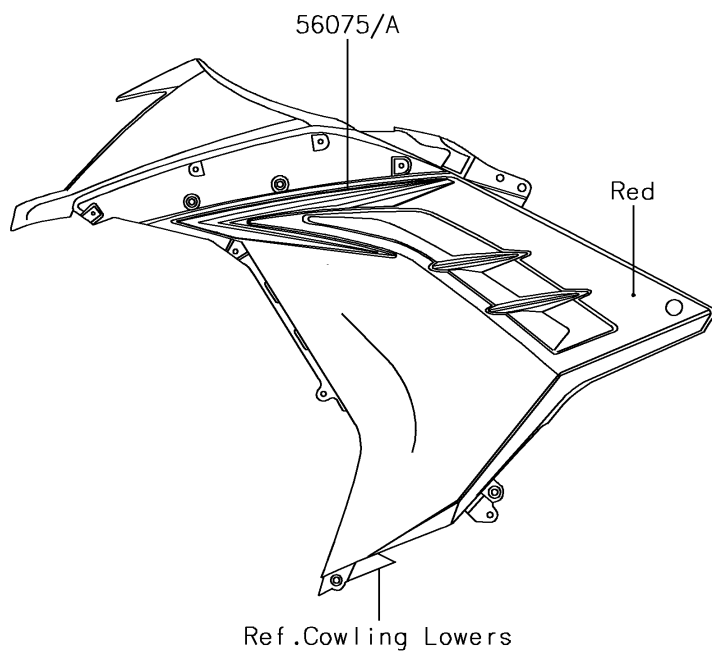

2016 NINJA® 300 PARTS DIAGRAM

Decals(Red)(AGF)(CA,US)

F2861B

2016 NINJA® 300 PARTS LIST

Decals(Ref)(AGF)(CA,US)

ITEM NAME	PART NUMBER	QUANTITY
MARK,WINDSHIELD,KAWASAKI (Ref # 56054)	56054-1088	1
MARK,LWR COWL.,KAWASAKI (Ref # 56054A)	56054-1590	1
MARK,FUEL TANK,NINJA (Ref # 56054B)	56054-1895	1
PATTERN,SIDE COWL.,LH (Ref # 56075)	56075-1108	1
PATTERN,SIDE COWL.,RH (Ref # 56075A)	56075-1109	1
PATTERN,SEAT COVER,LH (Ref # 56075B)	56075-1110	1
PATTERN,SEAT COVER,RH (Ref # 56075C)	56075-1111	1