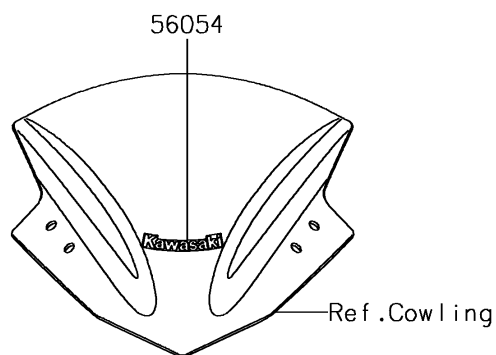

2016 NINJA® 300 PARTS DIAGRAM

Decals(Red)(AGF)(CA,US)

F2861B

2016 NINJA® 300 PARTS LIST

Decals(Ref)(AGF)(CA,US)

ITEM NAME	PART NUMBER	QUANTITY
MARK,WINDSHIELD,KAWASAKI (Ref # 56054)	56054-1088	1
MARK,LWR COWL.,KAWASAKI (Ref # 56054A)	56054-1590	1
MARK,FUEL TANK,NINJA (Ref # 56054B)	56054-1895	1
PATTERN,SIDE COWL.,LH (Ref # 56075)	56075-1108	1
PATTERN,SIDE COWL.,RH (Ref # 56075A)	56075-1109	1
PATTERN,SEAT COVER,LH (Ref # 56075B)	56075-1110	1
PATTERN,SEAT COVER,RH (Ref # 56075C)	56075-1111	1