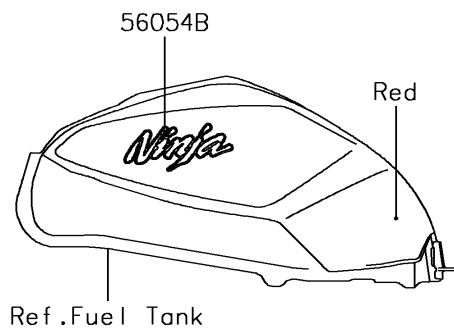

2016 NINJA® 300 PARTS DIAGRAM

Decals(Red)(AGF)(CA,US)

F2861B

2016 NINJA® 300 PARTS LIST

Decals(Ref)(AGF)(CA,US)

ITEM NAME	PART NUMBER	QUANTITY
MARK,WINDSHIELD,KAWASAKI (Ref # 56054)	56054-1088	1
MARK,LWR COWL.,KAWASAKI (Ref # 56054A)	56054-1590	1
MARK,FUEL TANK,NINJA (Ref # 56054B)	56054-1895	1
PATTERN,SIDE COWL.,LH (Ref # 56075)	56075-1108	1
PATTERN,SIDE COWL.,RH (Ref # 56075A)	56075-1109	1
PATTERN,SEAT COVER,LH (Ref # 56075B)	56075-1110	1
PATTERN,SEAT COVER,RH (Ref # 56075C)	56075-1111	1